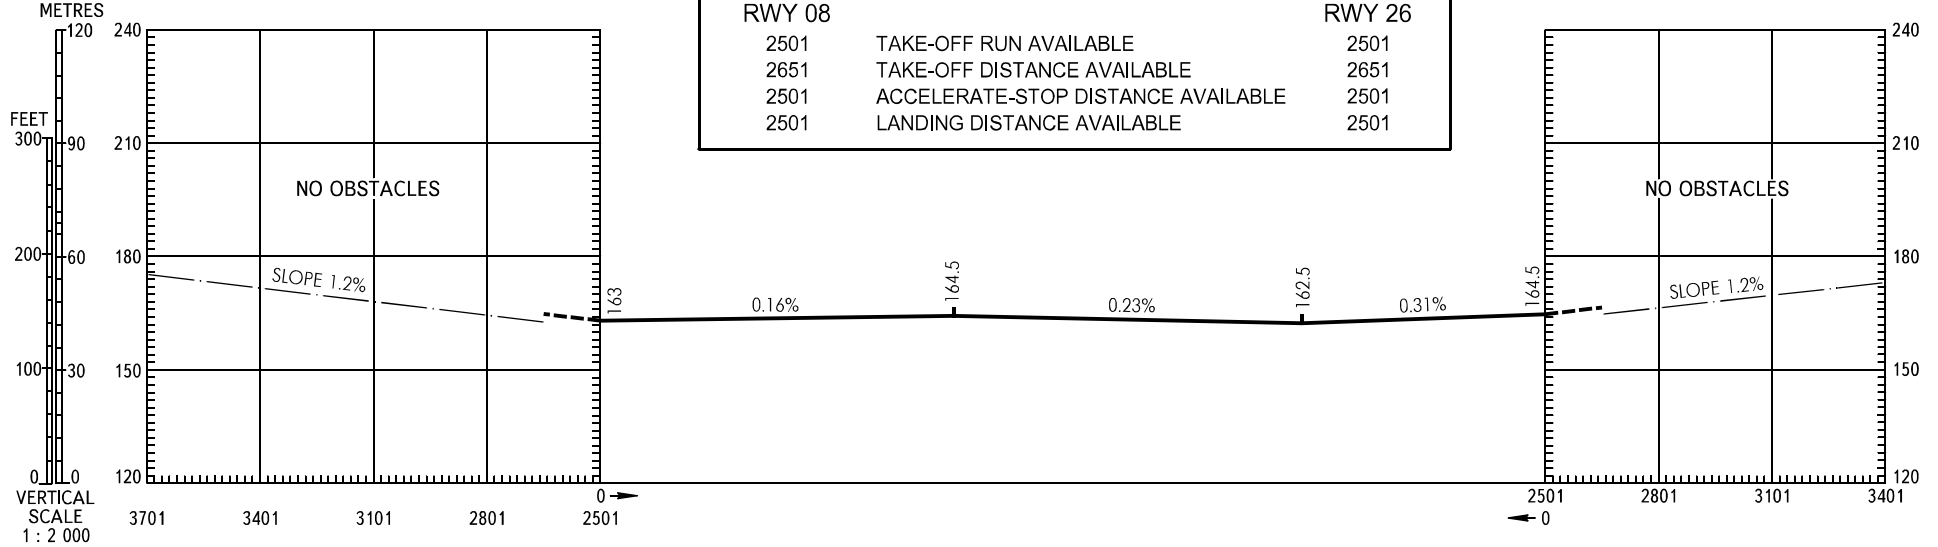

AERODROME OBSTACLE CHART - ICAO

TYPE **A** (OPERATING LIMITATIONS)

DIMENSIONS AND ELEVATIONS IN METRES

GROZNY, RUSSIA
SEVERNY
RWY 08/26

MAGNETIC VARIATION 7°E

DECLARED DISTANCES		
RWY 08		RWY 26
2501	TAKE-OFF RUN AVAILABLE	2501
2651	TAKE-OFF DISTANCE AVAILABLE	2651
2501	ACCELERATE-STOP DISTANCE AVAILABLE	2501
2501	LANDING DISTANCE AVAILABLE	2501