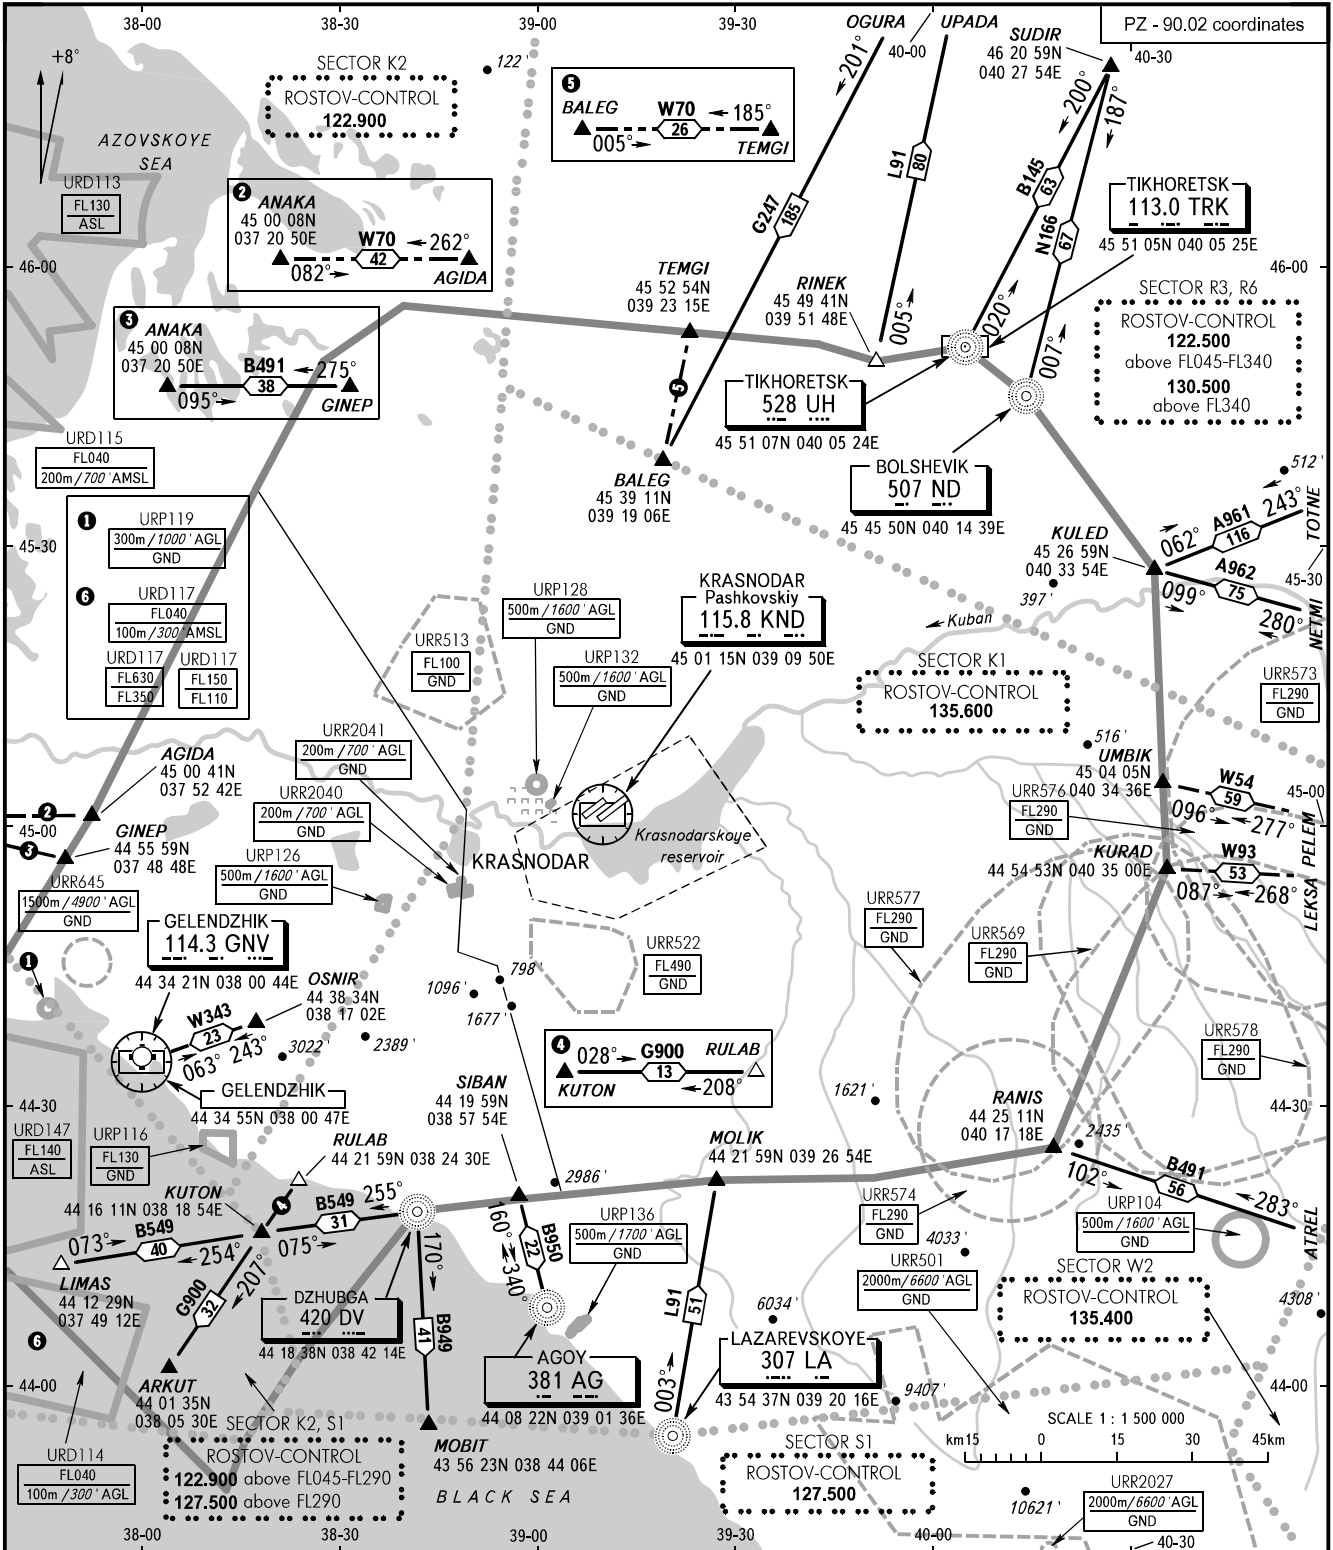

KRASNODAR, RUSSIA

AREA CHART - ICAO

ARRIVAL, DEPARTURE ROUTES

PASHKOVSKIY

APPROACH Sector EAST	129.600
Sector WEST	127.700
RADAR	121.300
TOWER	118.200

See ENR 4.1 for coordinate system of radio navigation aids.

BEARINGS AND TRACKS ARE MAGNETIC
ALTITUDES AND ELEVATIONS IN FEET
DISTANCES IN KILOMETRES

CHANGE: New chart