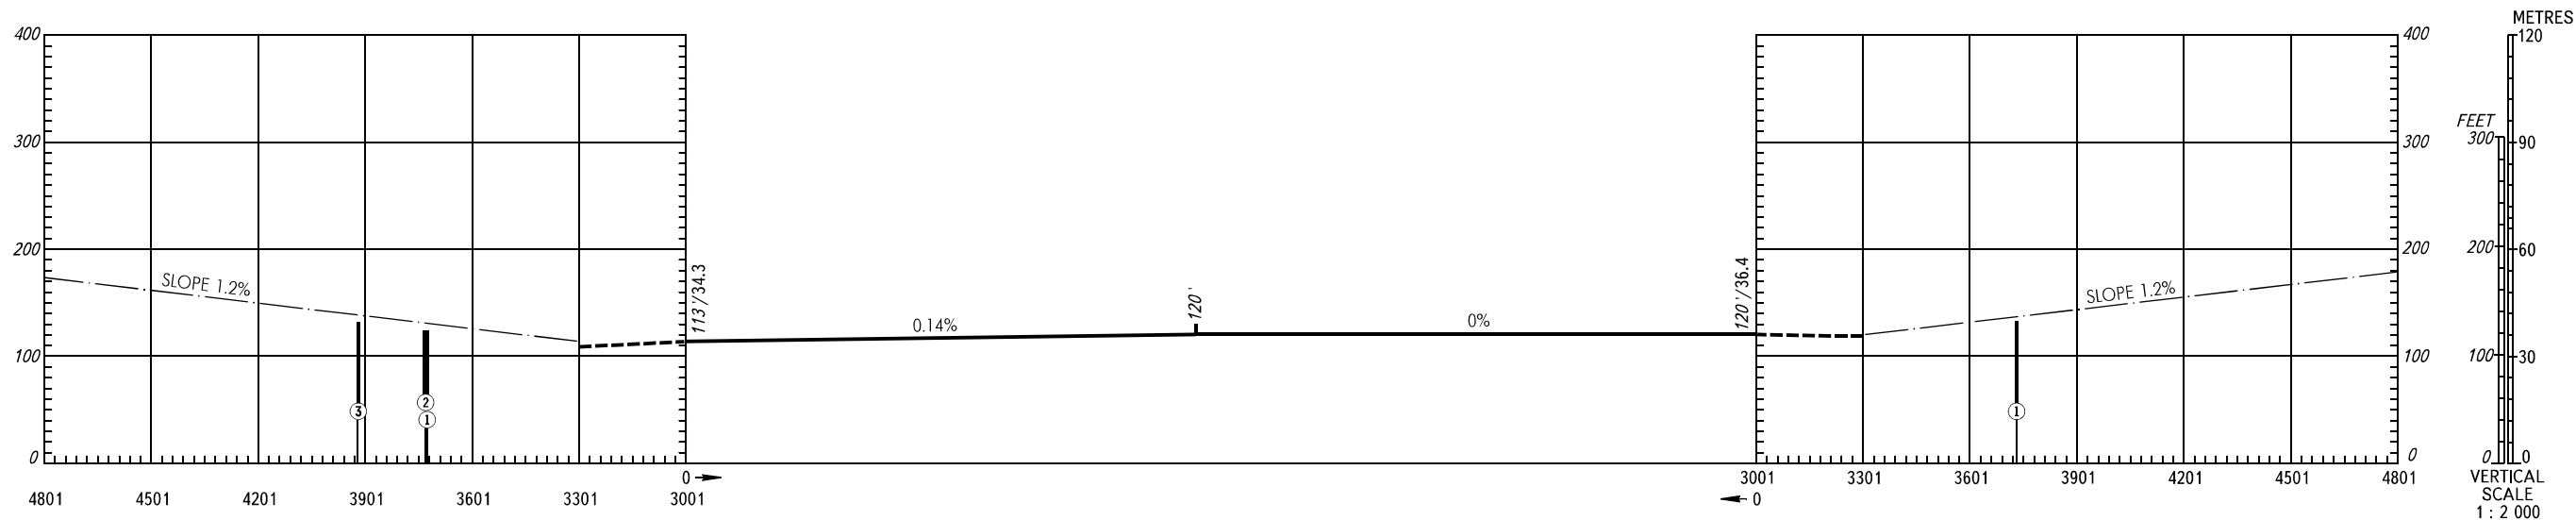

AERODROME OBSTACLE
CHART - ICAO

TYPE A (OPERATING LIMITATIONS)

DIMENSIONS IN METRES, ELEVATIONS IN FEET AND METRES

KRASNODAR, RUSSIA
PASHKOVSKIY
RWY 05R/23L

MAGNETIC VARIATION 8°E 2020

DECLARED DISTANCES		
RWY 05R		RWY 23L
3001	TAKE-OFF RUN AVAILABLE	3001
3301	TAKE-OFF DISTANCE AVAILABLE	3301
3001	ACCELERATE-STOP DISTANCE AVAILABLE	3001
3001	LANDING DISTANCE AVAILABLE	3001

LEGEND	
IDENTIFICATION NUMBER	①
ANTENNA, MAST	●