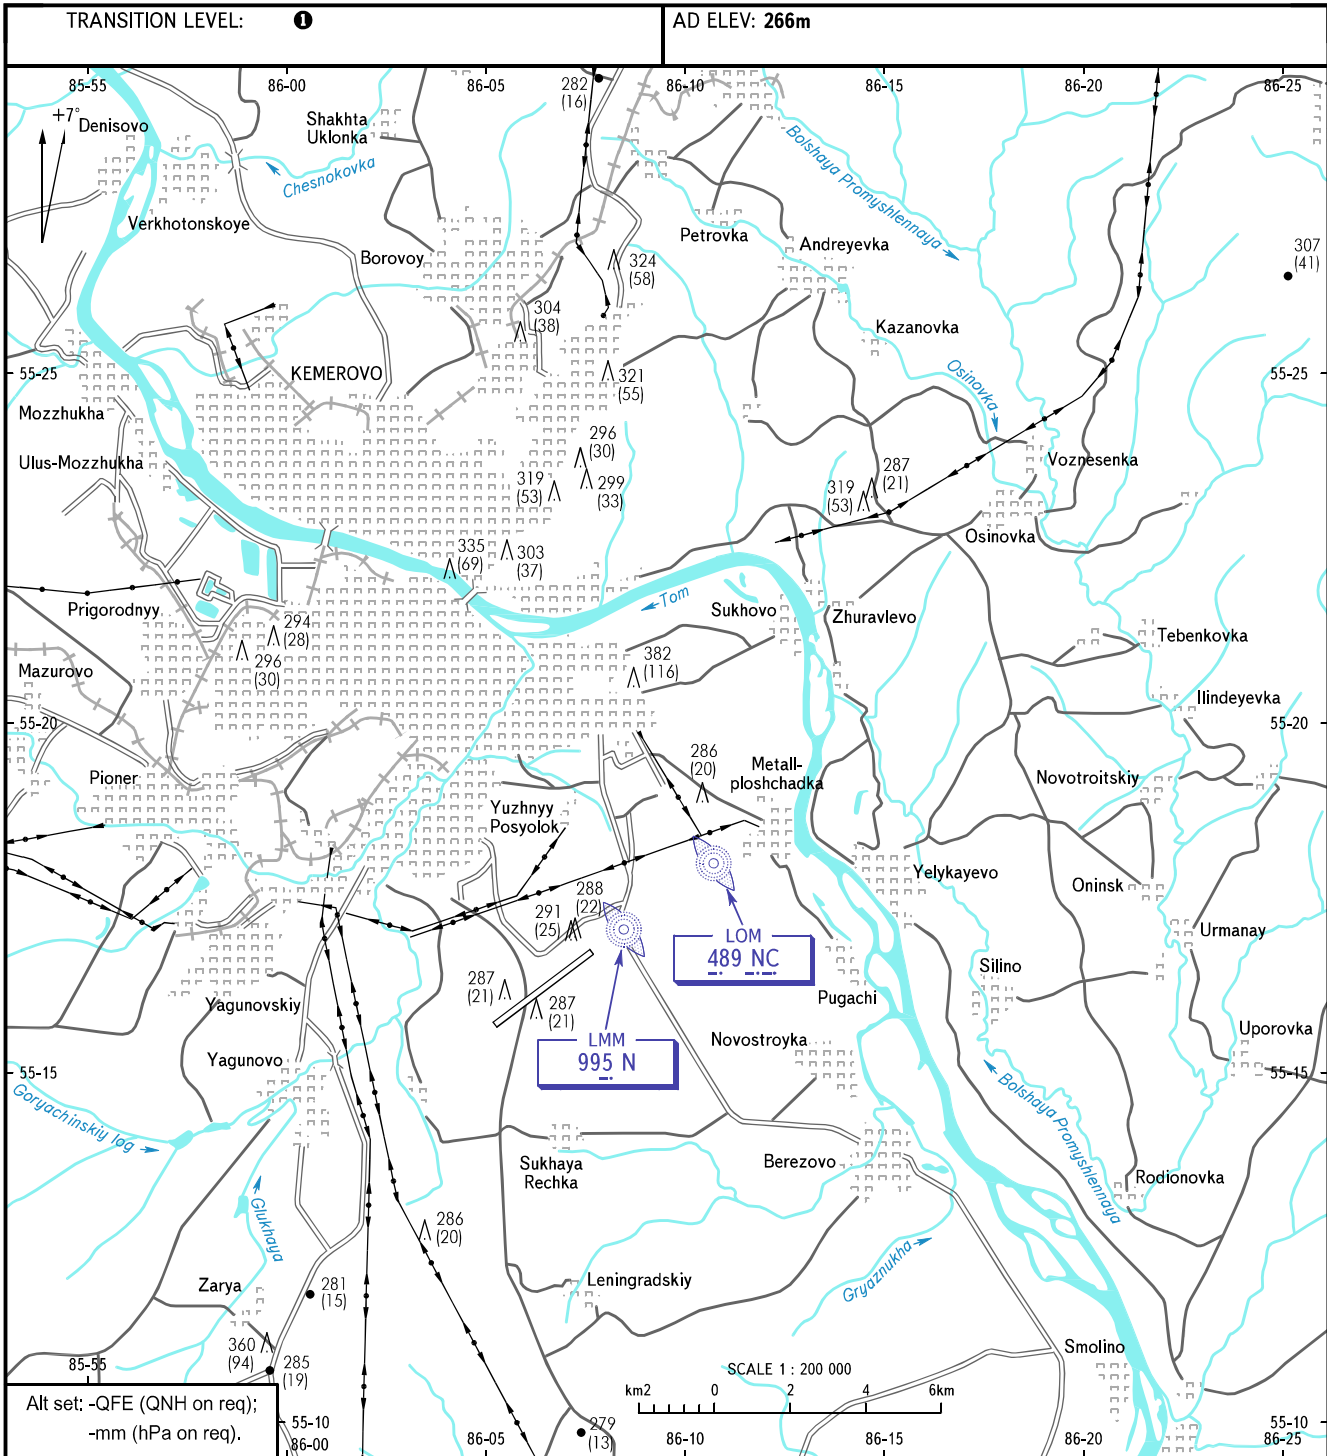

VISUAL
APPROACH
CHART - ICAO

KEMEROVO, RUSSIA
KEMEROVO
RWY 05/23

START 118.300

TRANSITION LEVEL: **1**

AD ELEV: 266m

Alt set: -QFE (QNH on req);
-mm (hPa on req).

WARNING
Flights within sector 300° - 020° from D 5-30km
below transition level are PROHIBITED.

- 1** TRANSITION LEVEL:
- FL030 when QFE is 760mm mercury column or above;
 - FL040 when QFE is 733mm mercury column or above, but less than 760mm mercury column;
 - FL050 when QFE is less than 733mm mercury column.

CHANGE: New chart