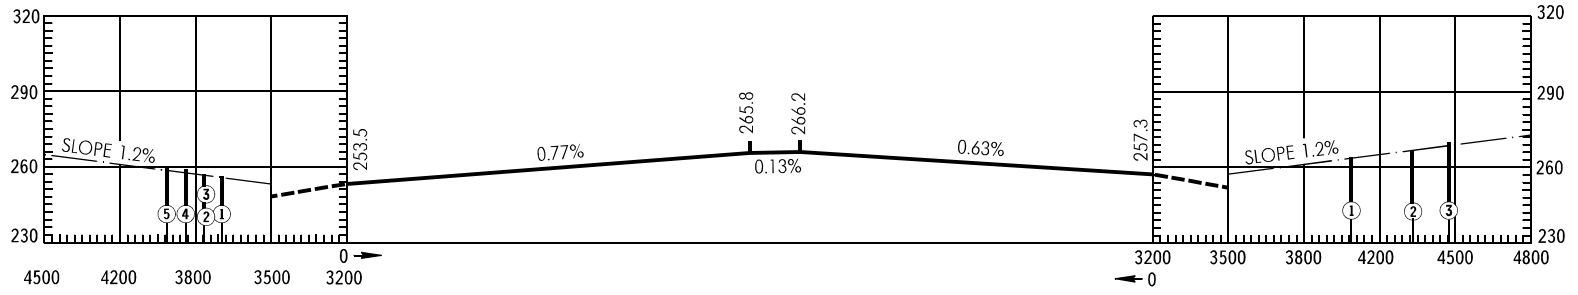

AERODROME OBSTACLE CHART - ICAO

TYPE **A** (OPERATING LIMITATIONS)

DIMENSIONS AND ELEVATIONS IN METRES

KEMEROVO, RUSSIA
KEMEROVO
RWY 05/23

MAGNETIC VARIATION 7°E

DECLARED DISTANCES			
RWY 05		RWY 23	
3200	TAKE-OFF RUN AVAILABLE	3200	
3500	TAKE-OFF DISTANCE AVAILABLE	3500	
3200	ACCELERATE-STOP DISTANCE AVAILABLE	3200	
3200	LANDING DISTANCE AVAILABLE	3200	