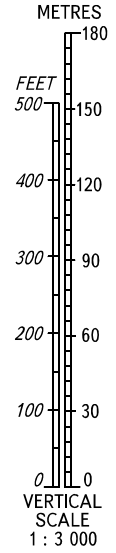

AERODROME OBSTACLE CHART - ICAO

TYPE **A** (OPERATING LIMITATIONS)

DIMENSIONS AND ELEVATIONS IN METRES

KEMEROVO, RUSSIA
KEMEROVO
RWY 05/23

MAGNETIC VARIATION 7°E

DECLARED DISTANCES			
RWY 05		RWY 23	
3200	TAKE-OFF RUN AVAILABLE	3200	
3500	TAKE-OFF DISTANCE AVAILABLE	3500	
3200	ACCELERATE-STOP DISTANCE AVAILABLE	3200	
3200	LANDING DISTANCE AVAILABLE	3200	