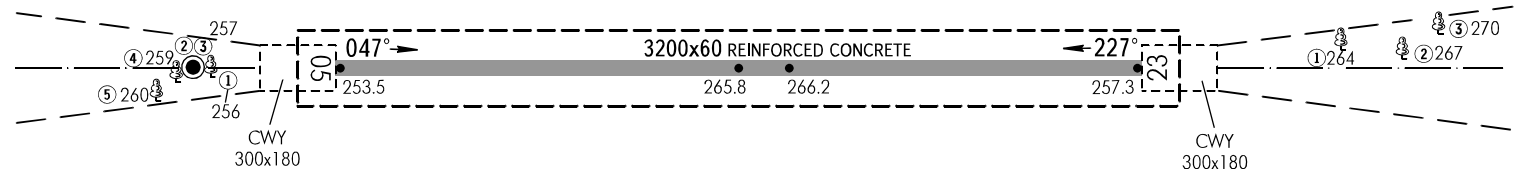

AERODROME OBSTACLE CHART - ICAO

TYPE **A** (OPERATING LIMITATIONS)

DIMENSIONS AND ELEVATIONS IN METRES

KEMEROVO, RUSSIA
KEMEROVO
RWY 05/23

MAGNETIC VARIATION 7°E

DECLARED DISTANCES			
RWY 05		RWY 23	
3200	TAKE-OFF RUN AVAILABLE	3200	
3500	TAKE-OFF DISTANCE AVAILABLE	3500	
3200	ACCELERATE-STOP DISTANCE AVAILABLE	3200	
3200	LANDING DISTANCE AVAILABLE	3200	

LEGEND	
IDENTIFICATION NUMBER	①
ANTENNA	●
FOREST BELT	🌲