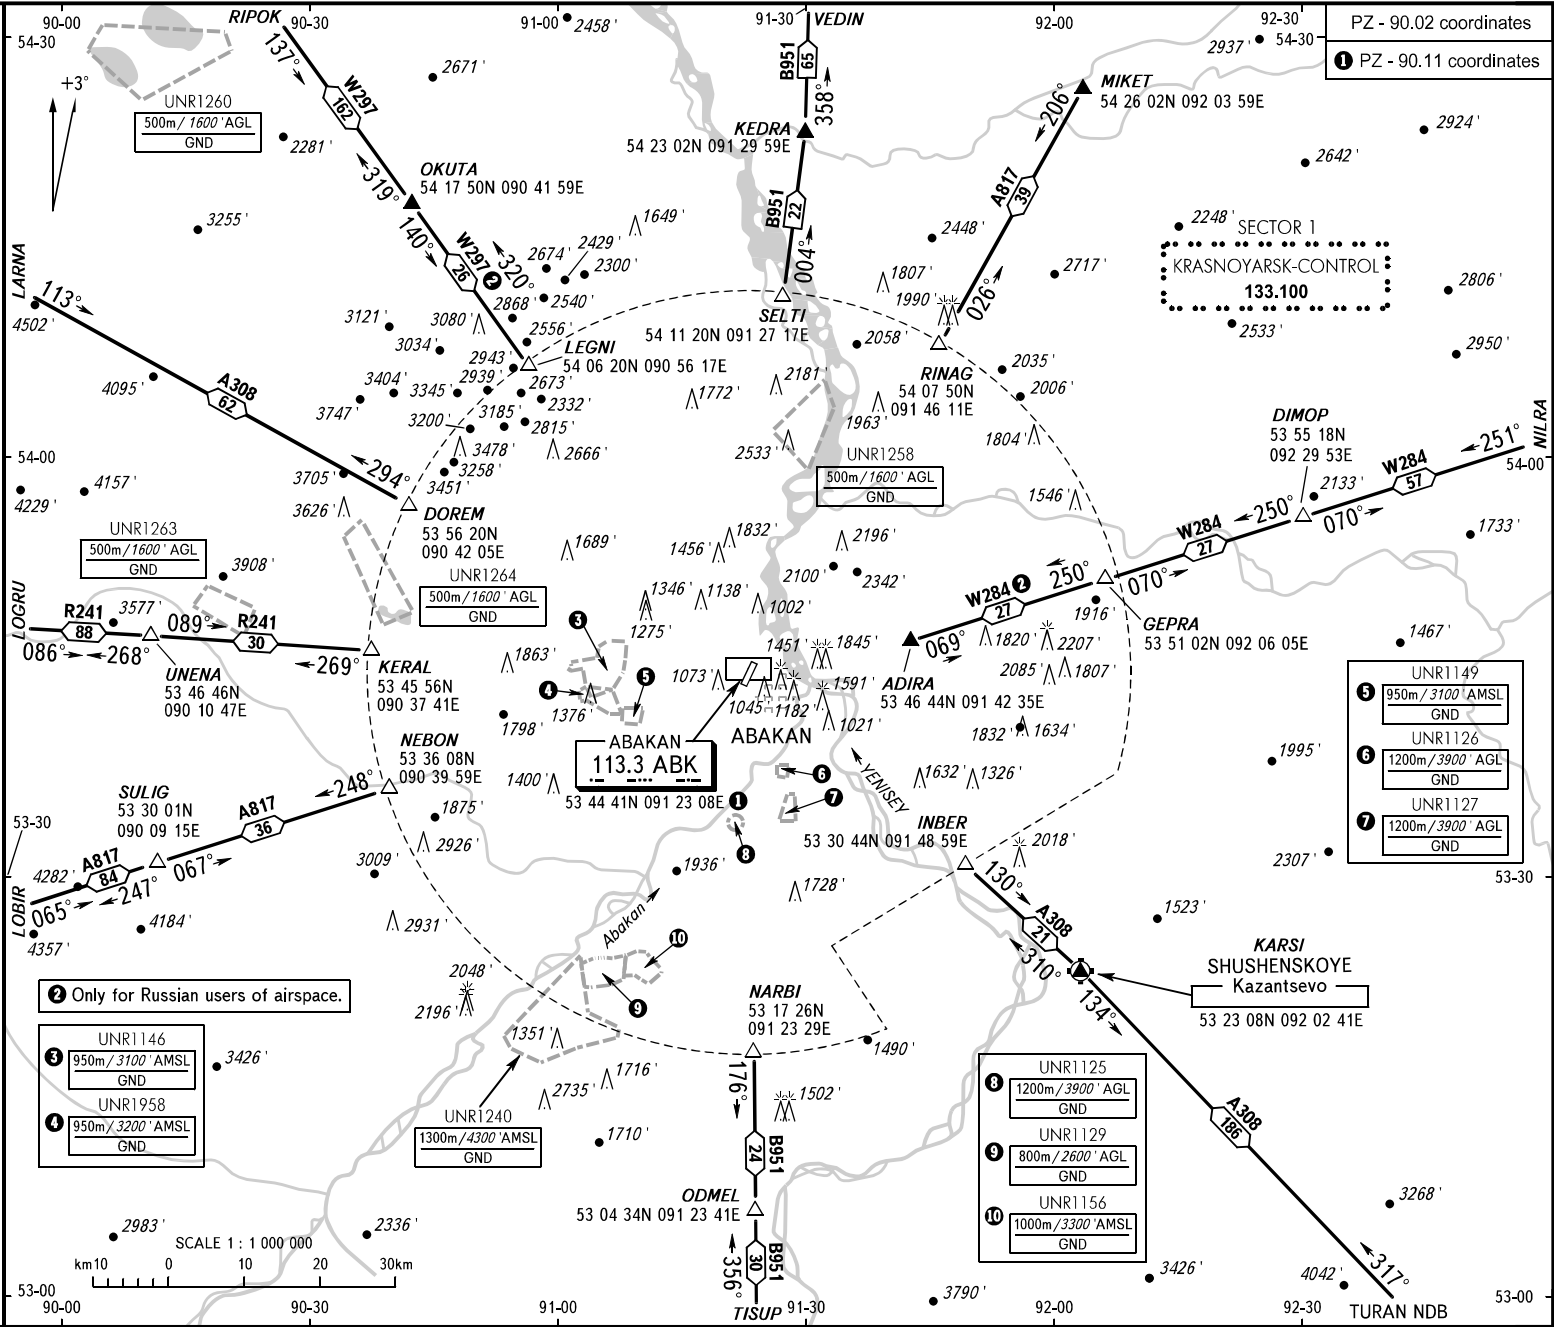

AREA CHART - ICAO

ARRIVAL, DEPARTURE
AND TRANSIT ROUTES

ABAKAN, RUSSIA

ABAKAN

**BEARINGS AND TRACKS ARE MAGNETIC
ELEVATIONS AND ALTITUDES IN FEET
DISTANCES IN KILOMETRES**

Federal Air Transport Agency

AIRCAC AMDT 13/23