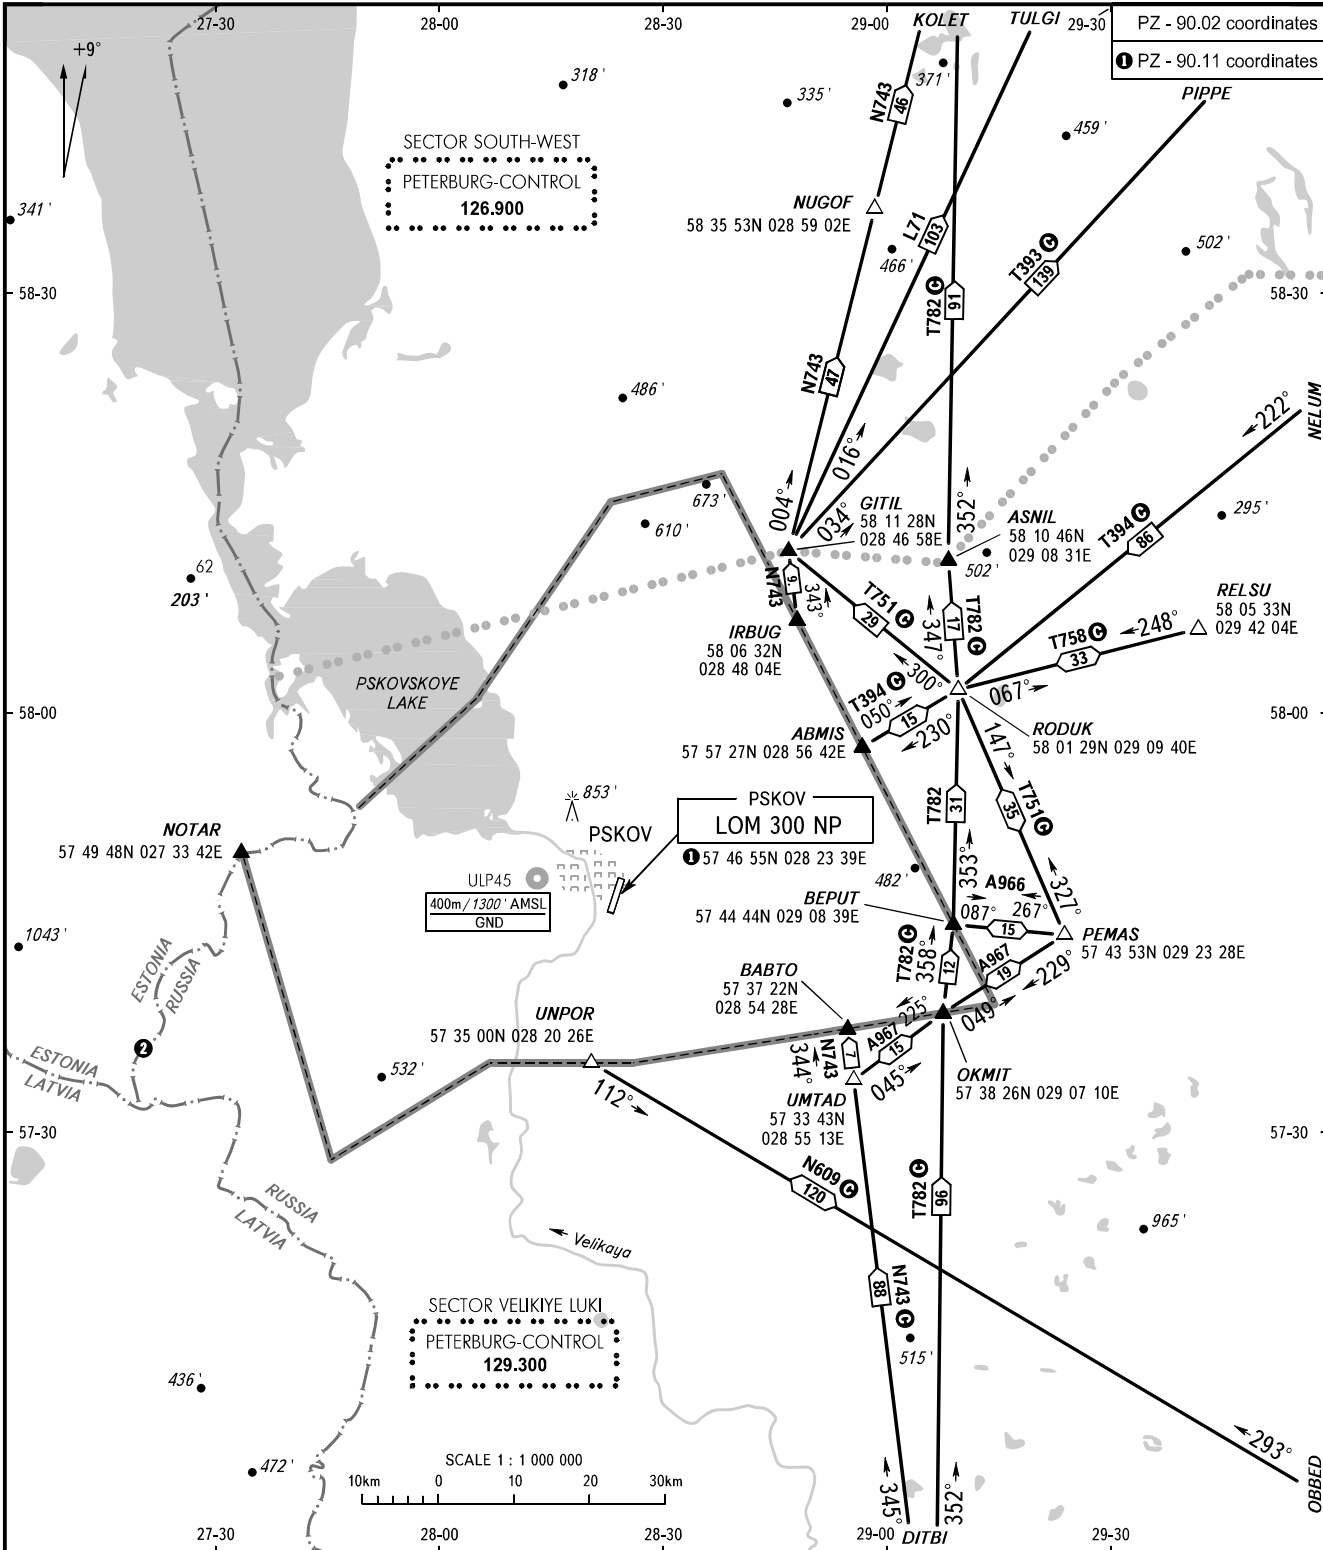

AREA CHART - ICAO

ARRIVAL, DEPARTURE
AND TRANSIT ROUTES

PSKOV, RUSSIA

PSKOV

TOWER 122.000

② FIR boundary coincides with the state border between RUSSIA and LATVIA, ESTONIA.

CHANGE: New chart

BEARINGS AND TRACKS ARE MAGNETIC
ALTITUDES AND ELEVATIONS IN FEET
DISTANCES IN KILOMETRES