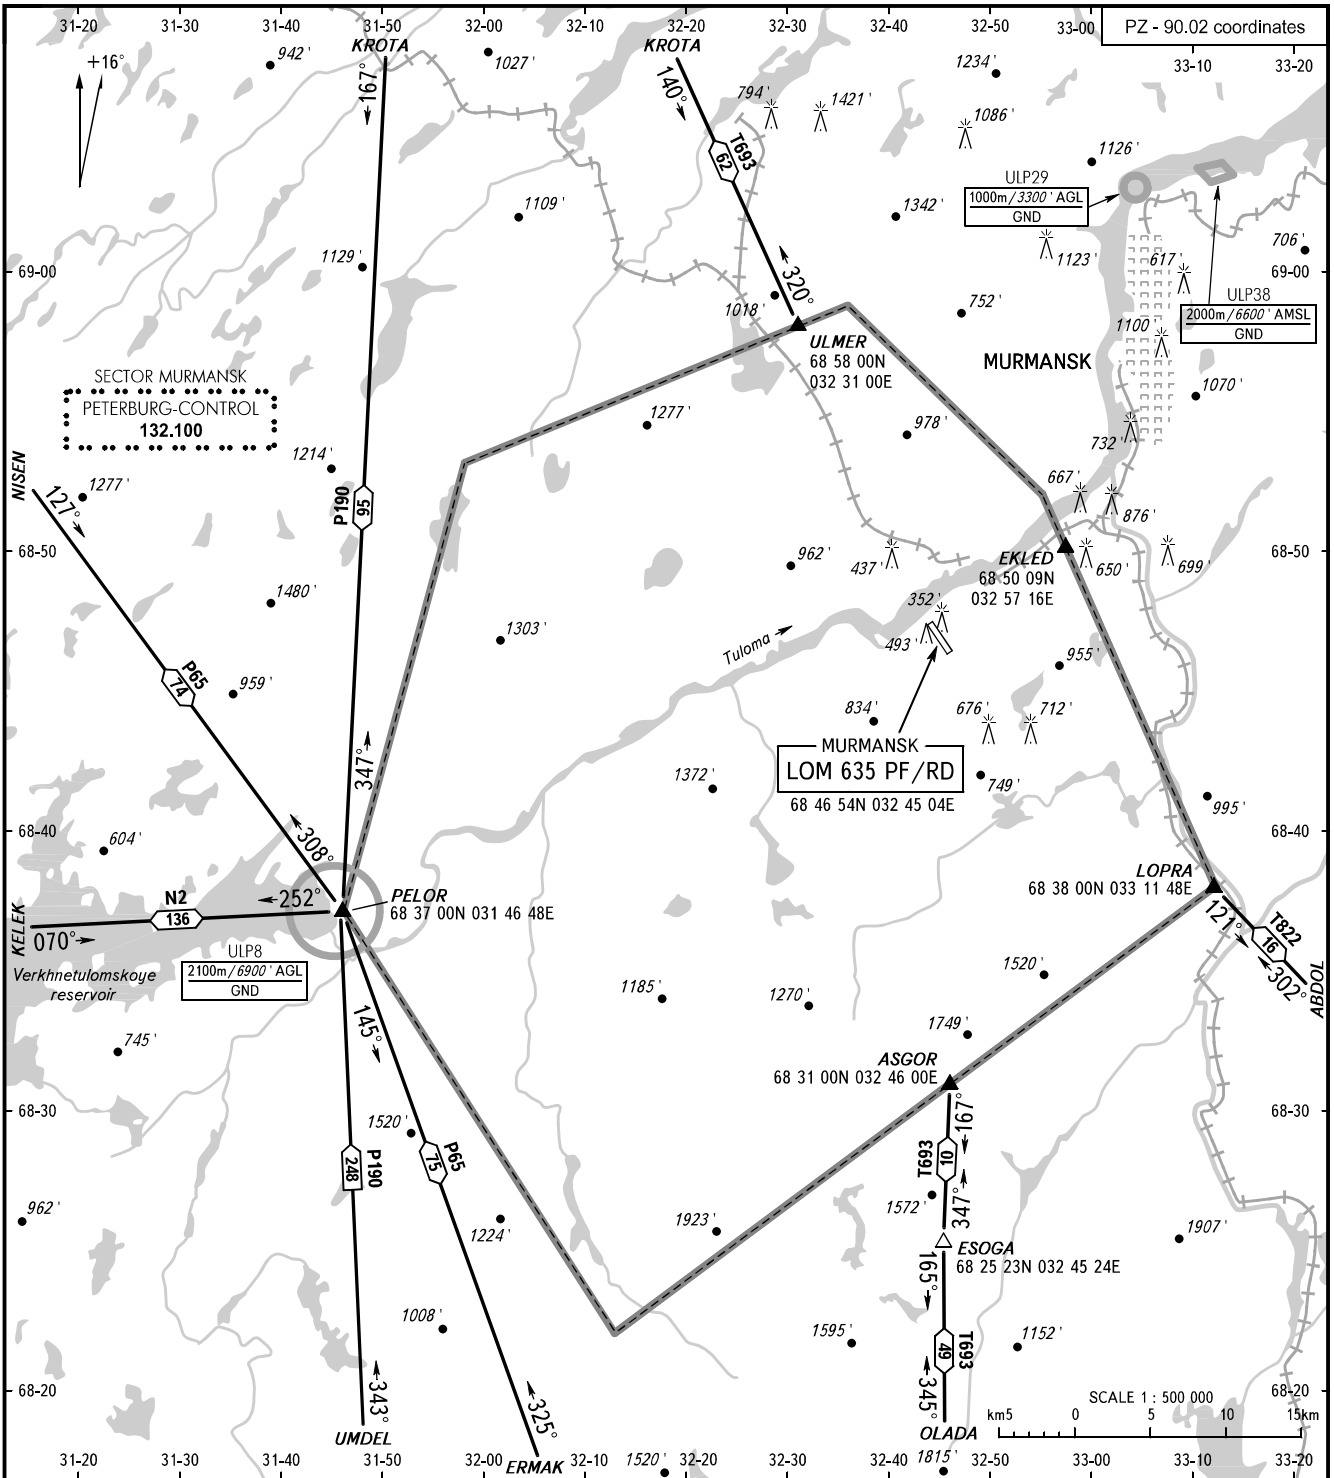

AREA CHART - ICAO

ARRIVAL, DEPARTURE
AND TRANSIT ROUTES

MURMANSK, RUSSIA

MURMANSK

TOWER 120.300
RADAR 120.700

BEARINGS AND TRACKS ARE MAGNETIC
ALTITUDES AND ELEVATIONS IN FEET
DISTANCES IN KILOMETRES

CHANGE: Heading