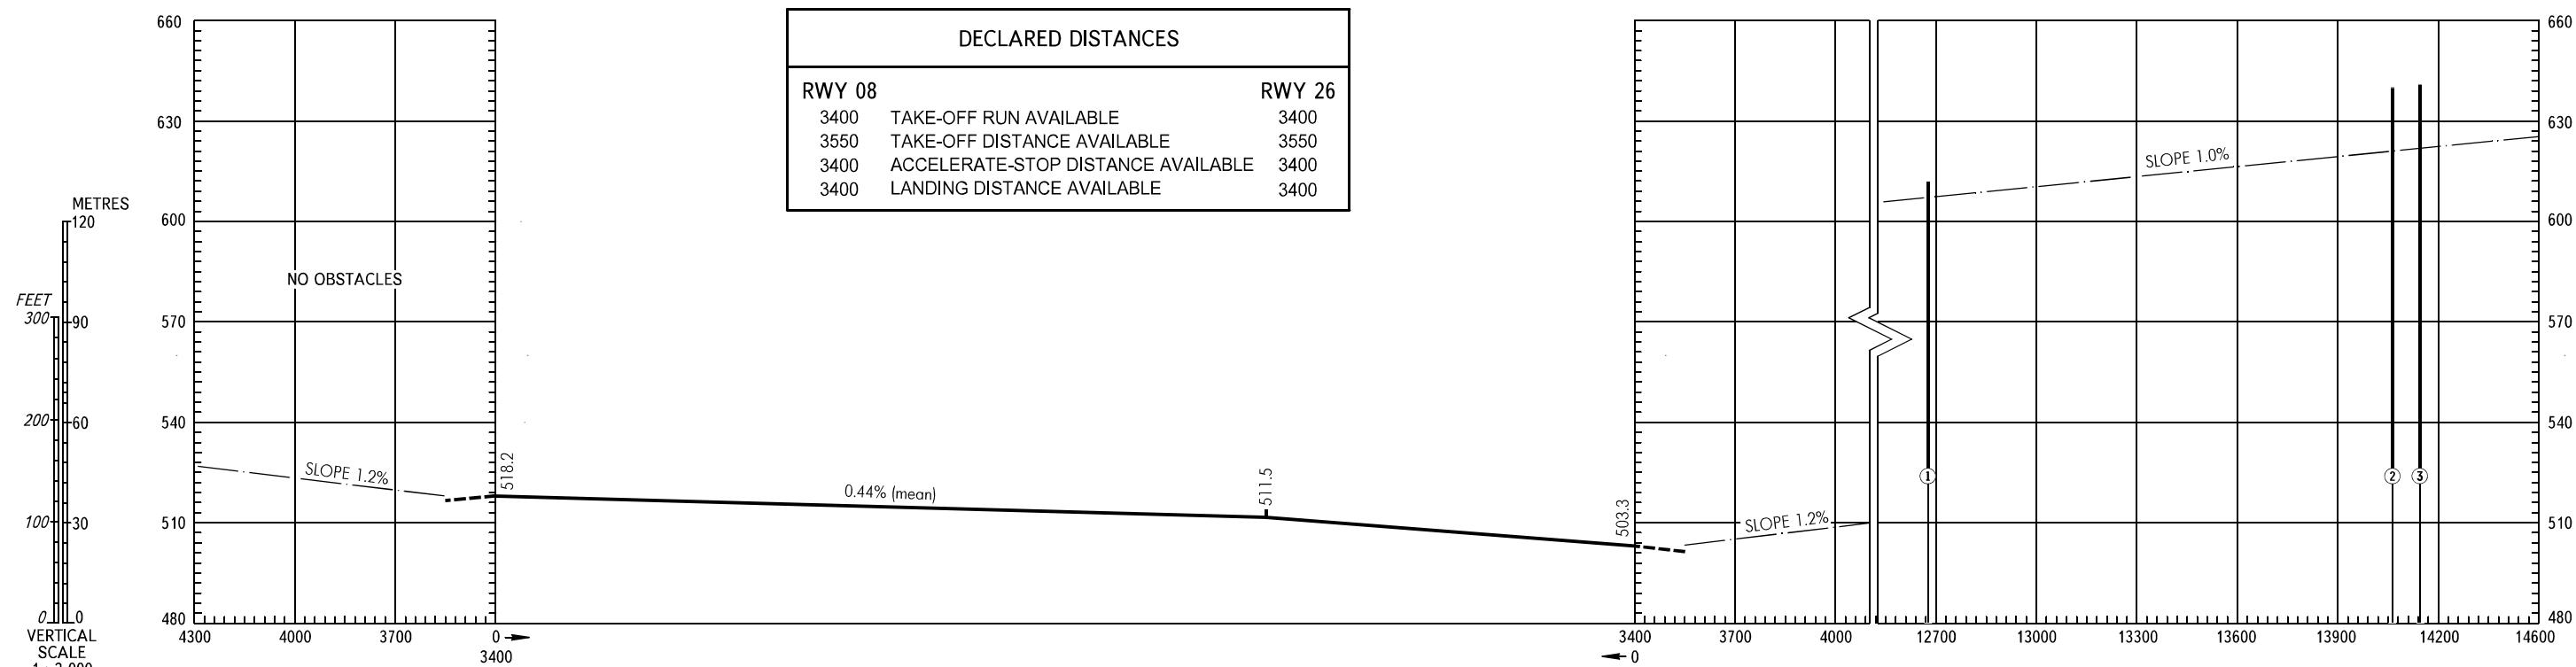

AERODROME OBSTACLE
CHART - ICAO

TYPE **A** (OPERATING LIMITATIONS)

DIMENSIONS AND ELEVATIONS IN METRES

ULAN-UDE, RUSSIA
MUKHINO
RWY 08/26

MAGNETIC VARIATION 5°W 2018

LEGEND

IDENTIFICATION NUMBER	①
CHIMNEY	⚡
BUILDING	■