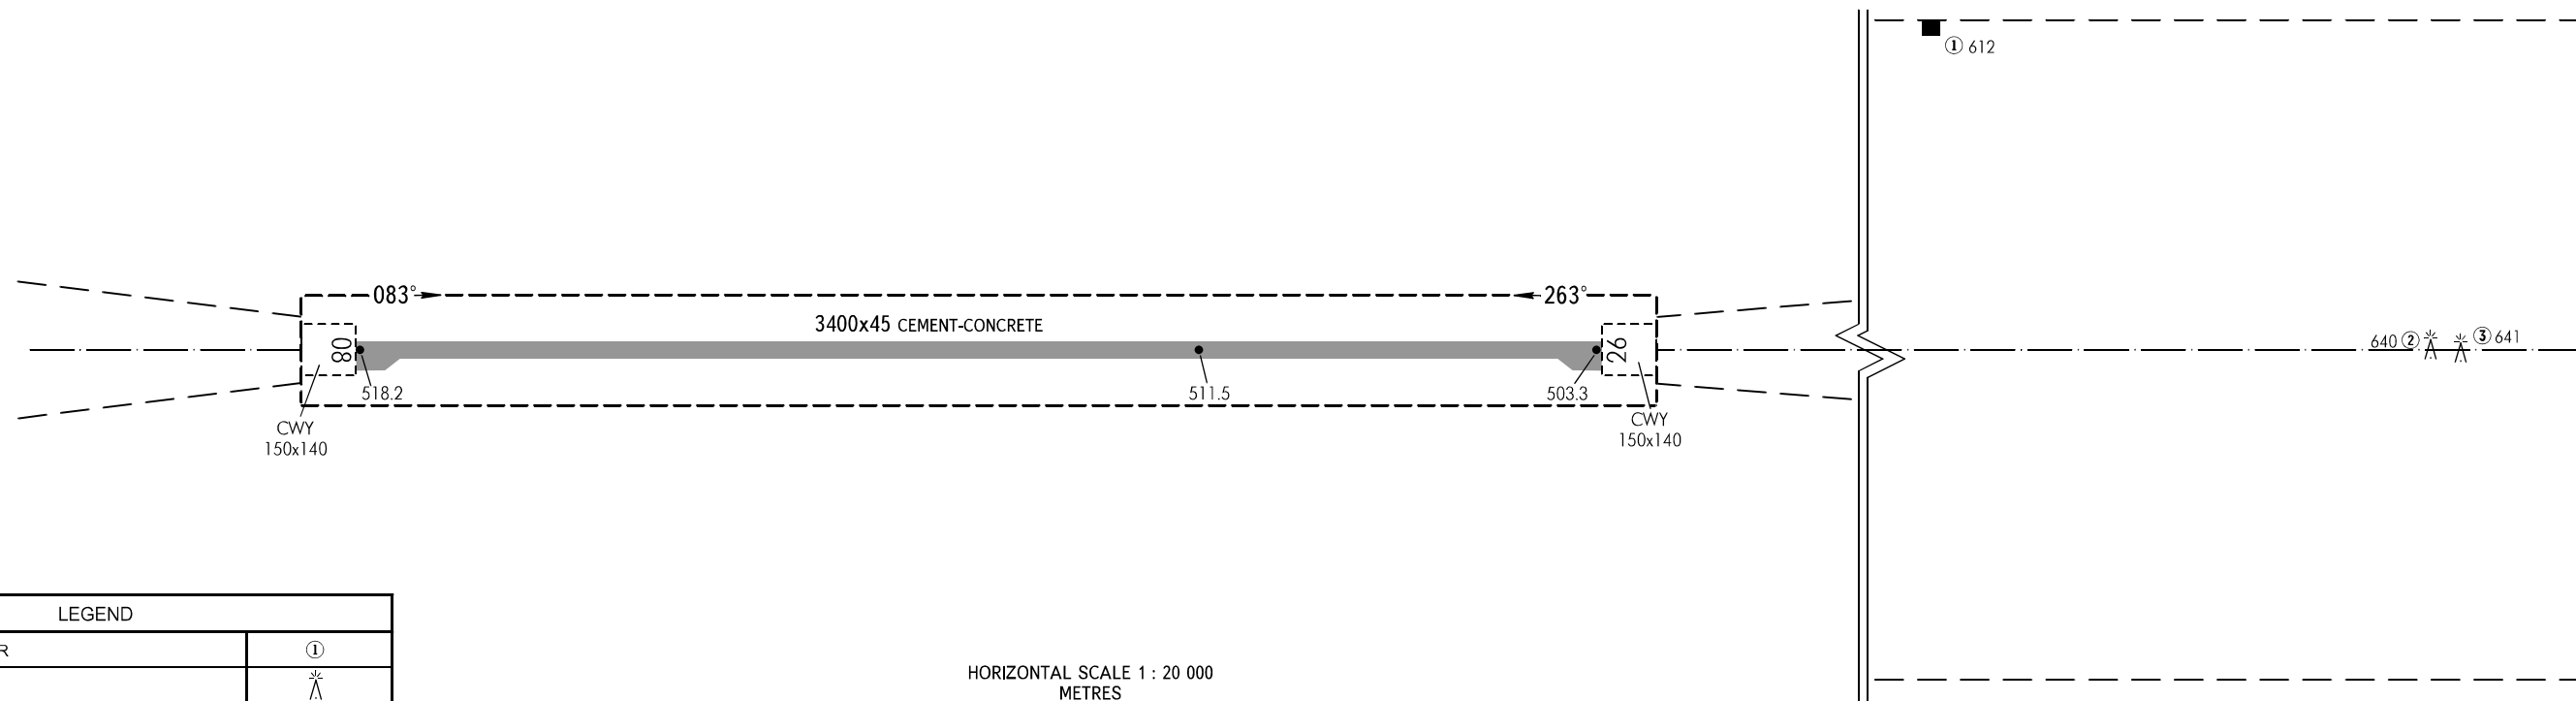

AERODROME OBSTACLE
CHART - ICAO

TYPE **A** (OPERATING LIMITATIONS)

DIMENSIONS AND ELEVATIONS IN METRES

ULAN-UDE, RUSSIA
MUKHINO
RWY 08/26

MAGNETIC VARIATION 5°W 2018

LEGEND

IDENTIFICATION NUMBER	①
CHIMNEY	⚡
BUILDING	■