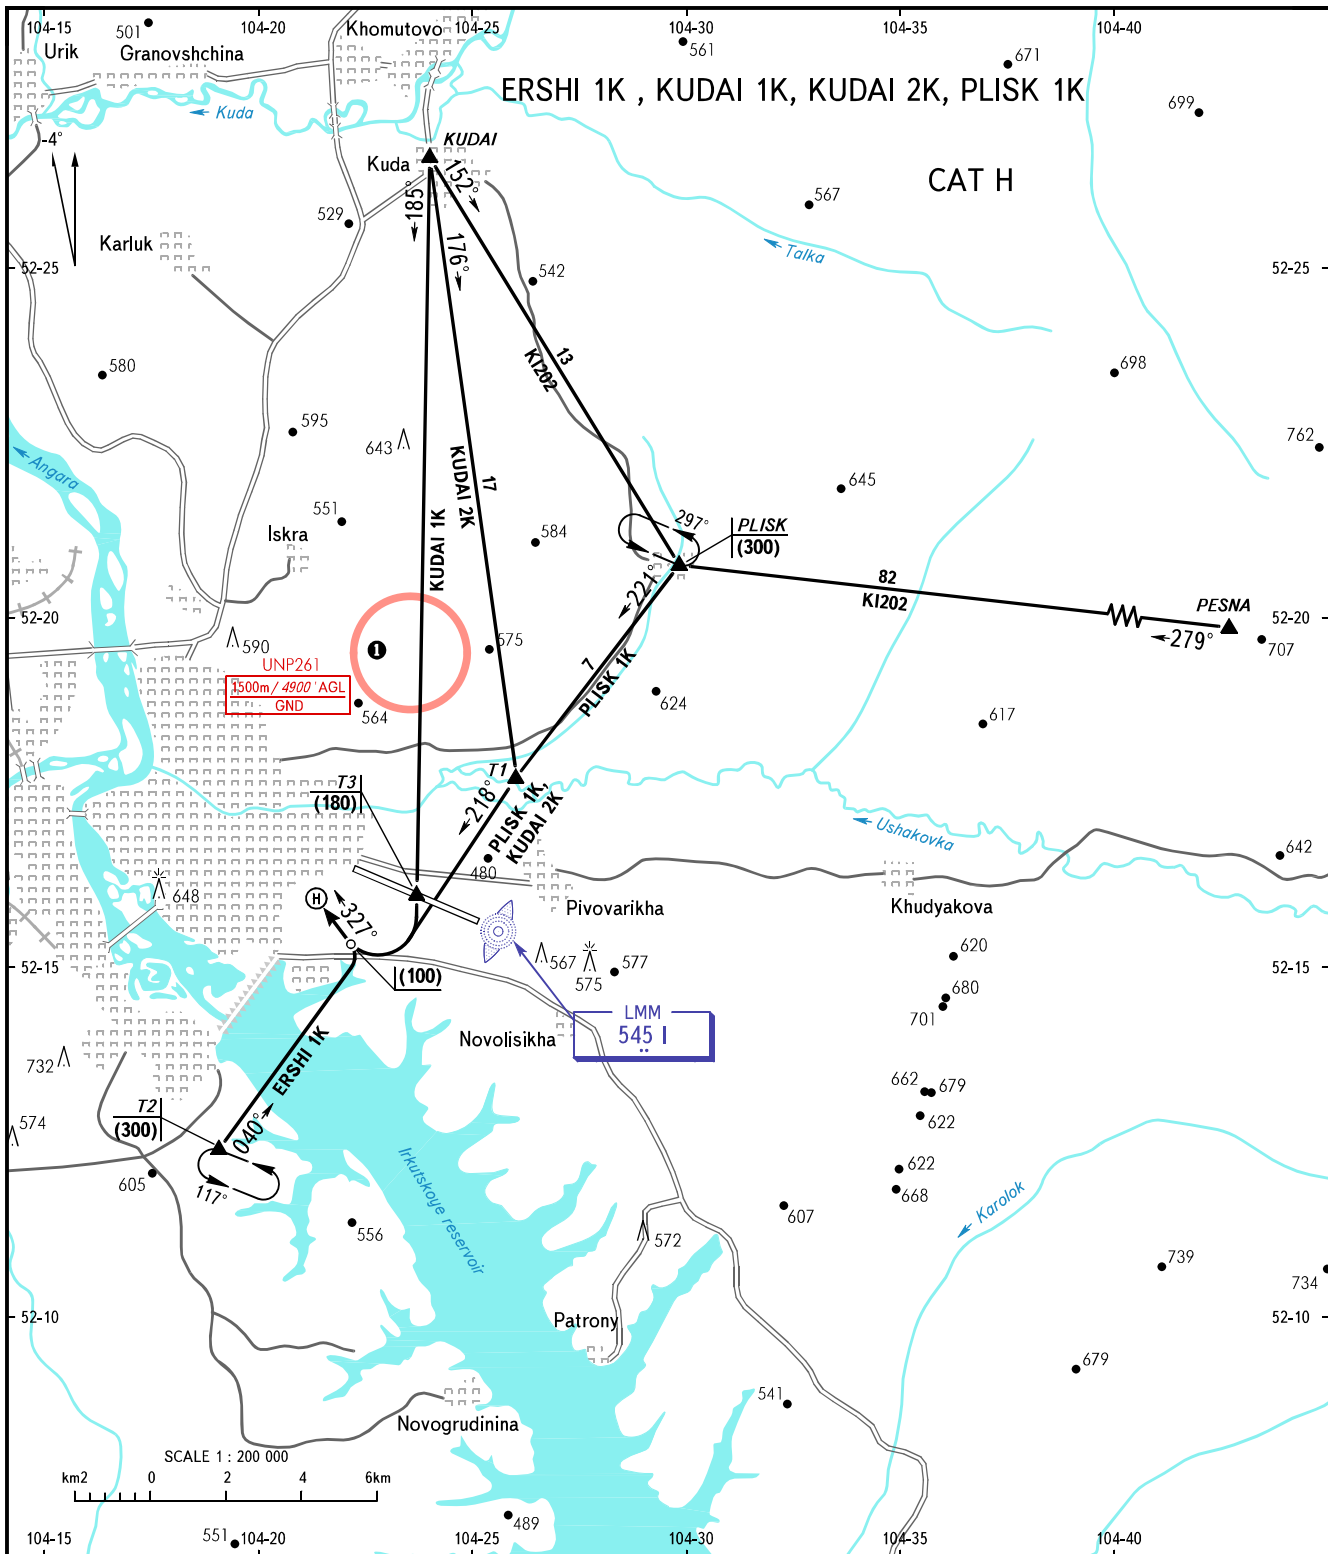

VFR
ARRIVAL
CHART

TRANSITION
LEVEL: FL070

TOWER 118.100
RADAR 119.300

① ACFT flights to/from
IRKUTSK AD are approved.

BEARINGS AND TRACKS ARE MAGNETIC
ALTITUDES, HEIGHTS AND ELEVATIONS IN METRES
DISTANCES IN KILOMETRES

Alt set: -QFE(QNH on req);
-mm(hPa on req).