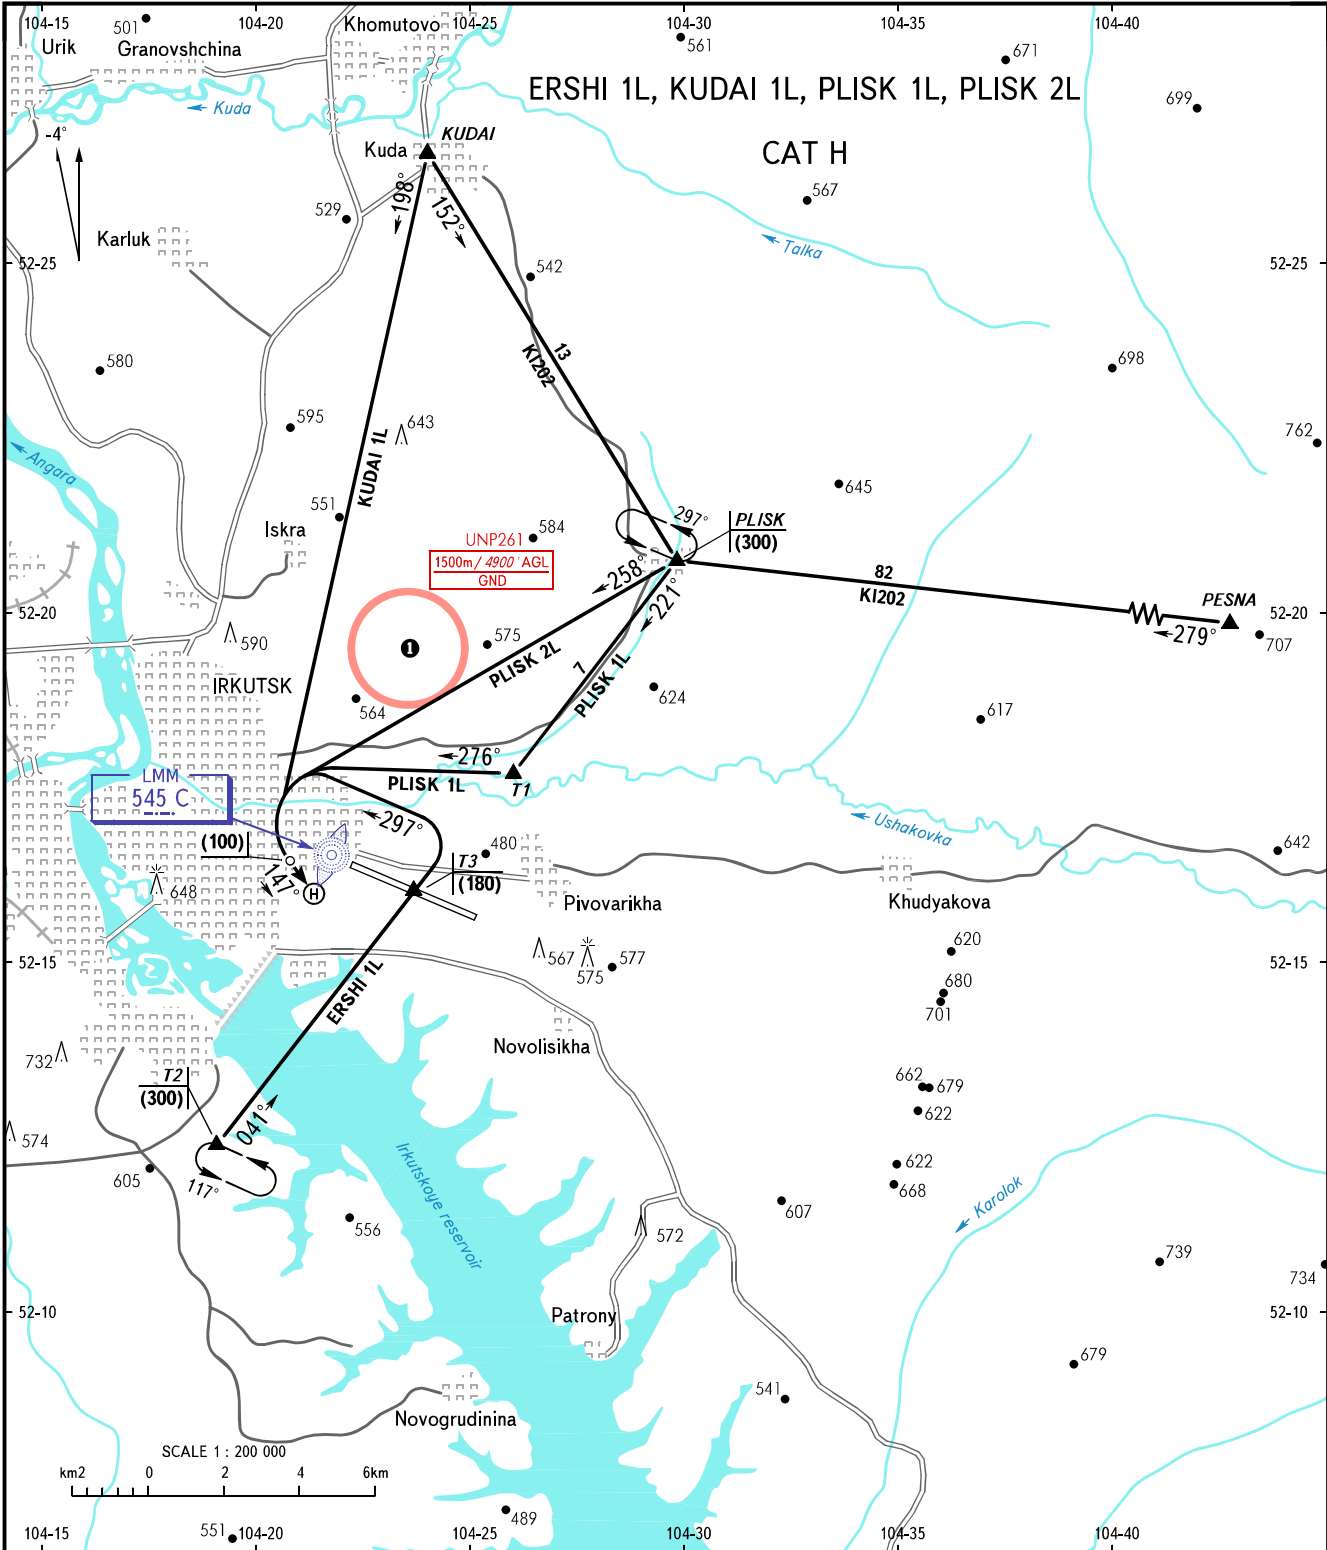

VFR
ARRIVAL
CHART

IRKUTSK, RUSSIA
IRKUTSK

TRANSITION
LEVEL: FL070

TOWER	118.100
RADAR	119.300

① ACFT flights to/from IRKUTSK AD are approved.

BEARINGS AND TRACKS ARE MAGNETIC
ALTITUDES, HEIGHTS AND ELEVATIONS IN METRES
DISTANCES IN KILOMETRES

Alt set: -QFE(QNH on req);
-mm(hPa on req).

CHANGE: New chart