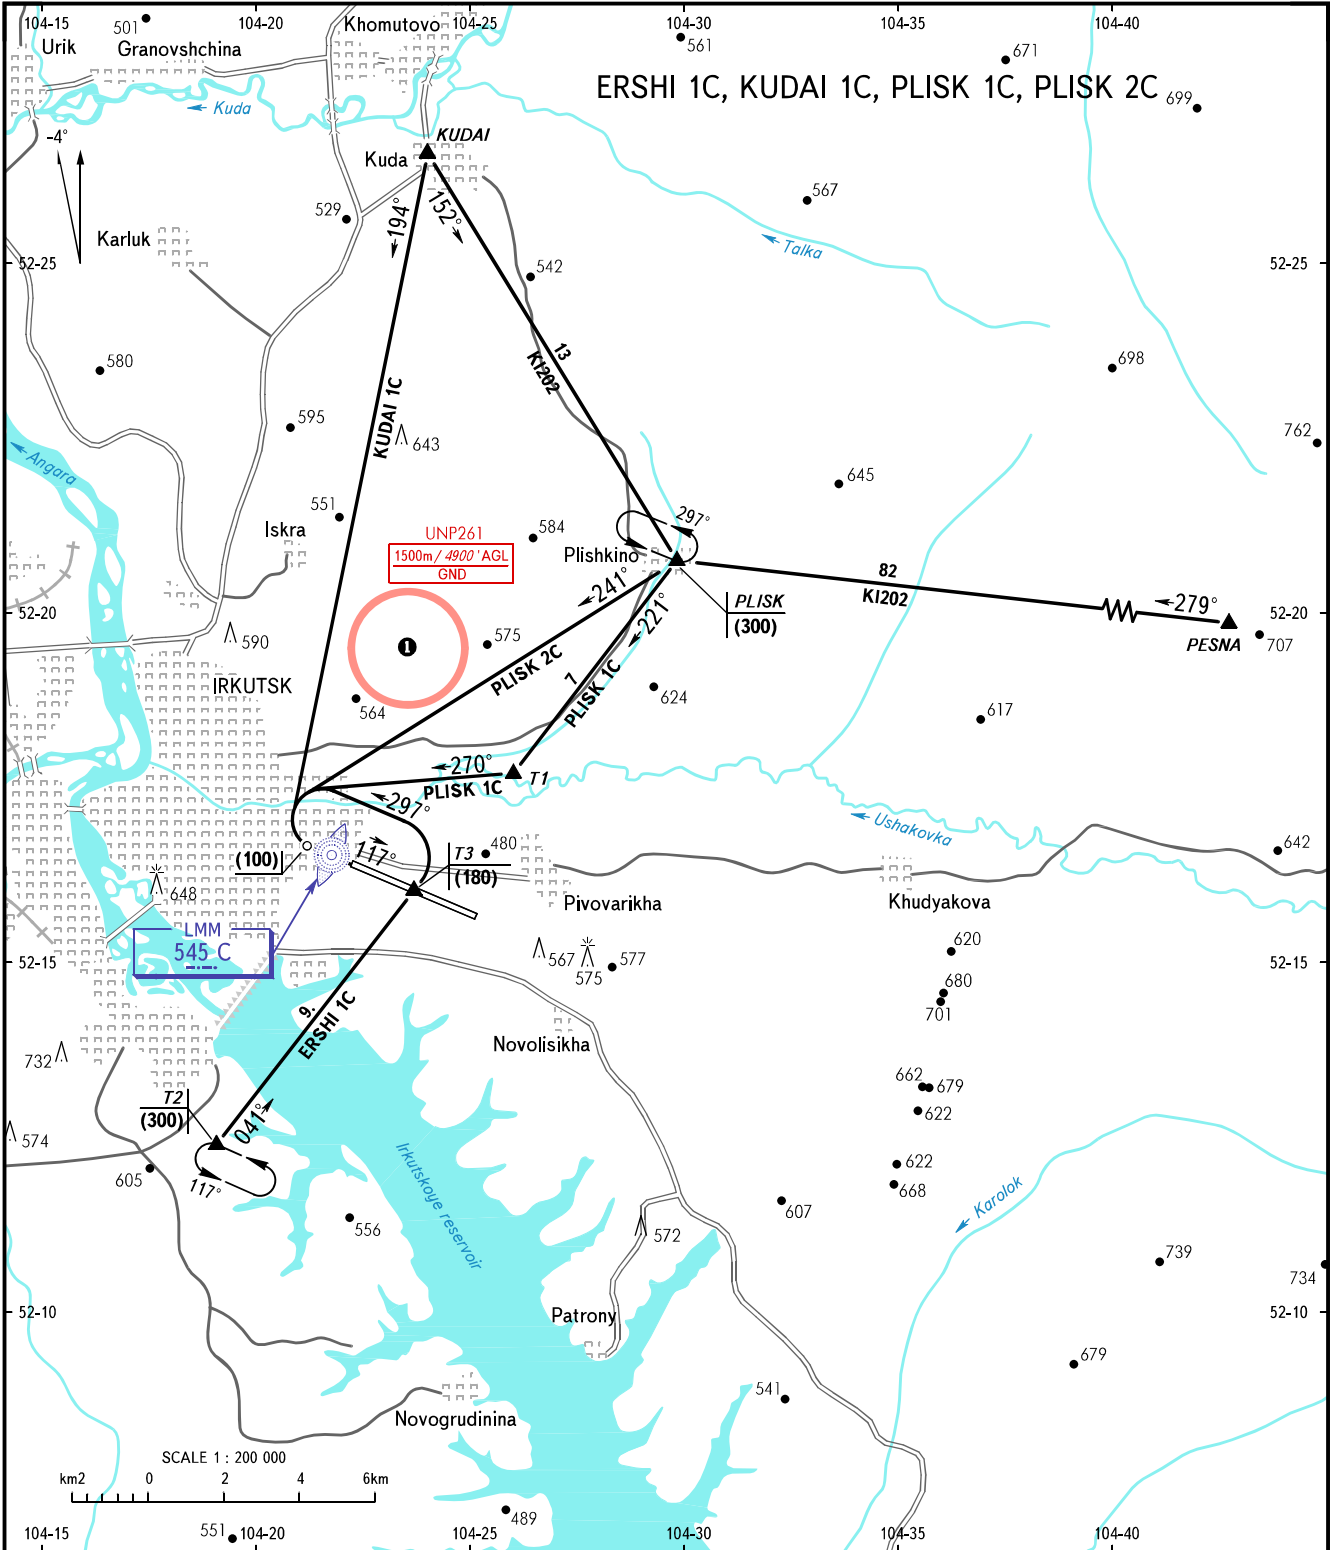

VFR  
ARRIVAL  
CHART

TRANSITION  
LEVEL: **FL070**

**IRKUTSK, RUSSIA**  
IRKUTSK  
RWY 12

TOWER **118.100**  
RADAR **119.300**

**①** ACFT flights to/from  
IRKUTSK AD are approved.

BEARINGS AND TRACKS ARE MAGNETIC  
ALTITUDES, HEIGHTS AND ELEVATIONS IN METRES  
DISTANCES IN KILOMETRES

Alt set: -QFE(QNH on req);  
-mm(hPa on req).

CHANGE: New chart