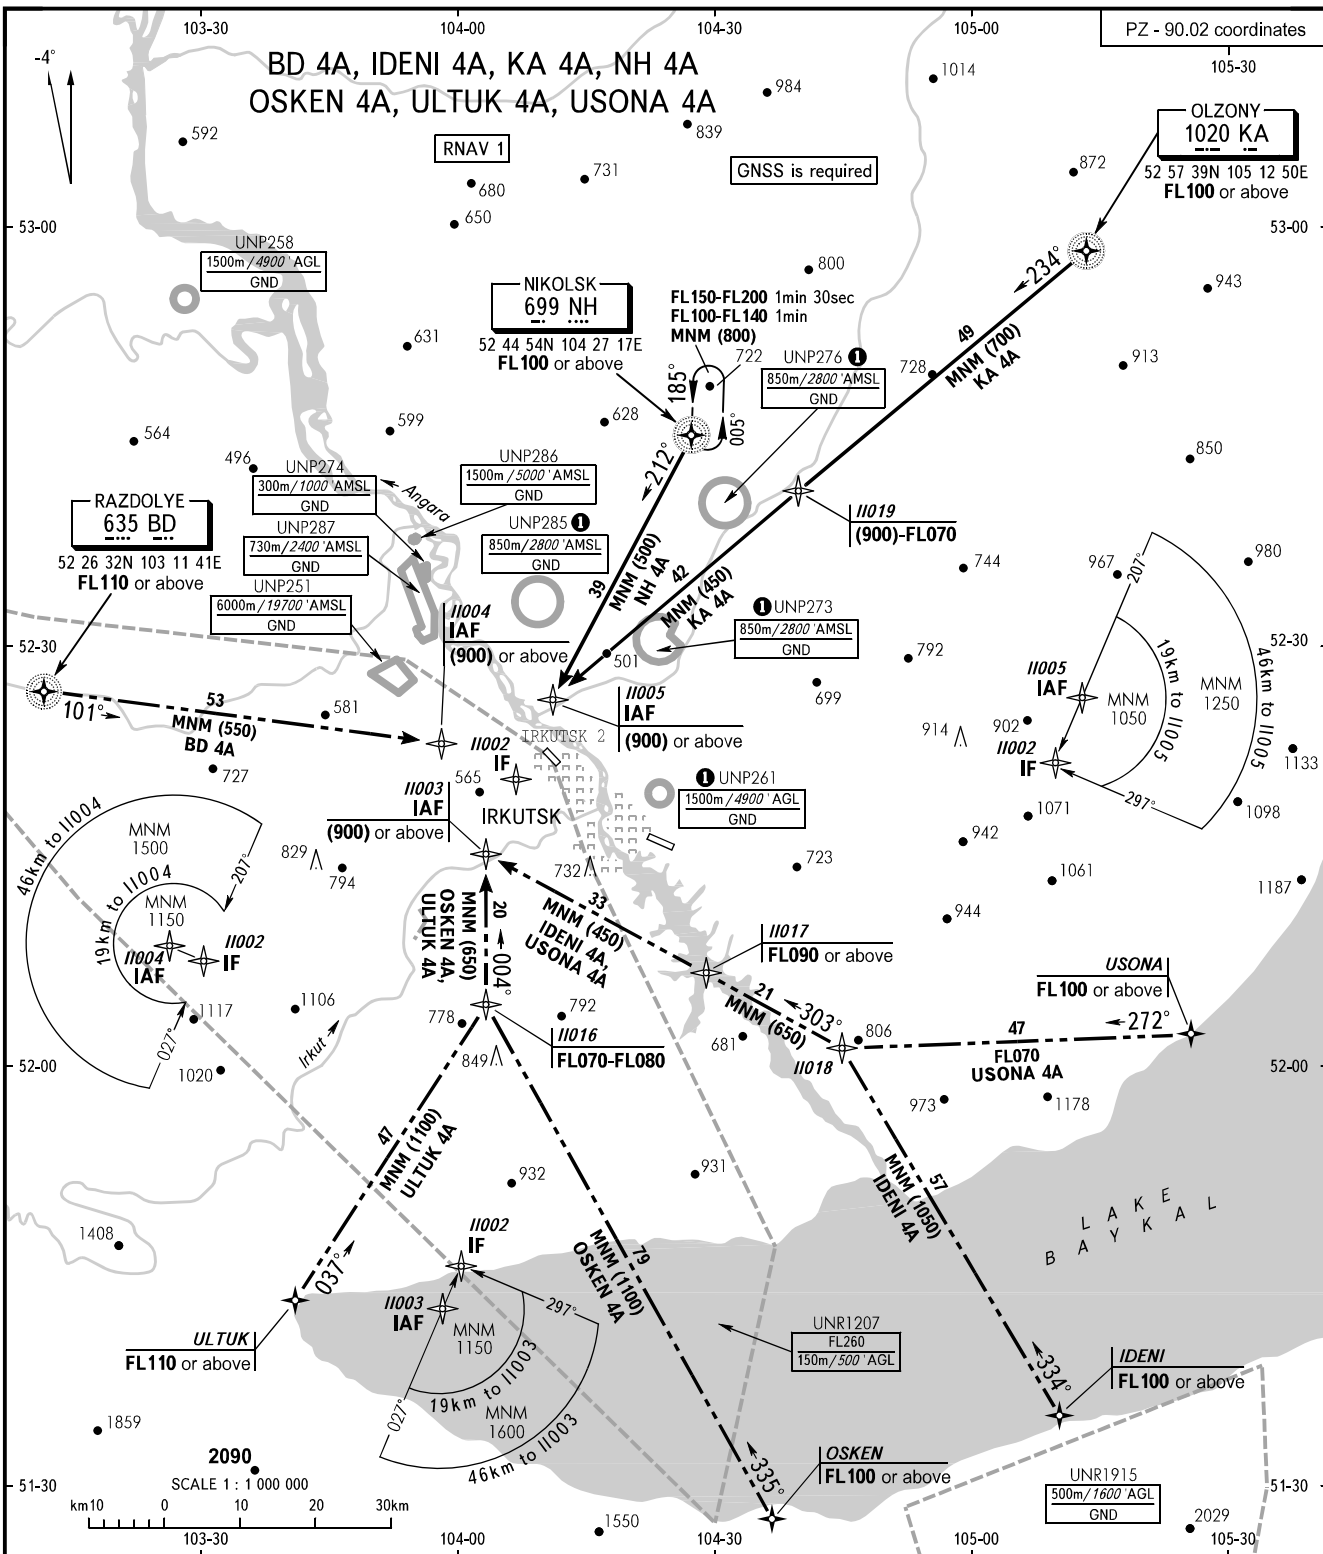

STANDARD ARRIVAL CHART  
INSTRUMENT (STAR) - ICAO

IRKUTSK, RUSSIA

IRKUTSK

RNAV RWY 12

TRANSITION  
LEVEL: FL070

APPROACH 125.200  
RADAR 119.300  
TOWER 118.100

**WARNING**

When restricted area UNR1207 is active, BD 4A, OSKEN 4A, ULTUK 4A, are available by coordination with ATC.

① ACFT flights to/from IRKUTSK AD are approved.

BEARINGS AND TRACKS ARE MAGNETIC  
ALTITUDES, HEIGHTS AND ELEVATIONS IN METRES  
DISTANCES IN KILOMETRES

Alt set: -QFE(QNH on req);  
-mm(hPa on req).