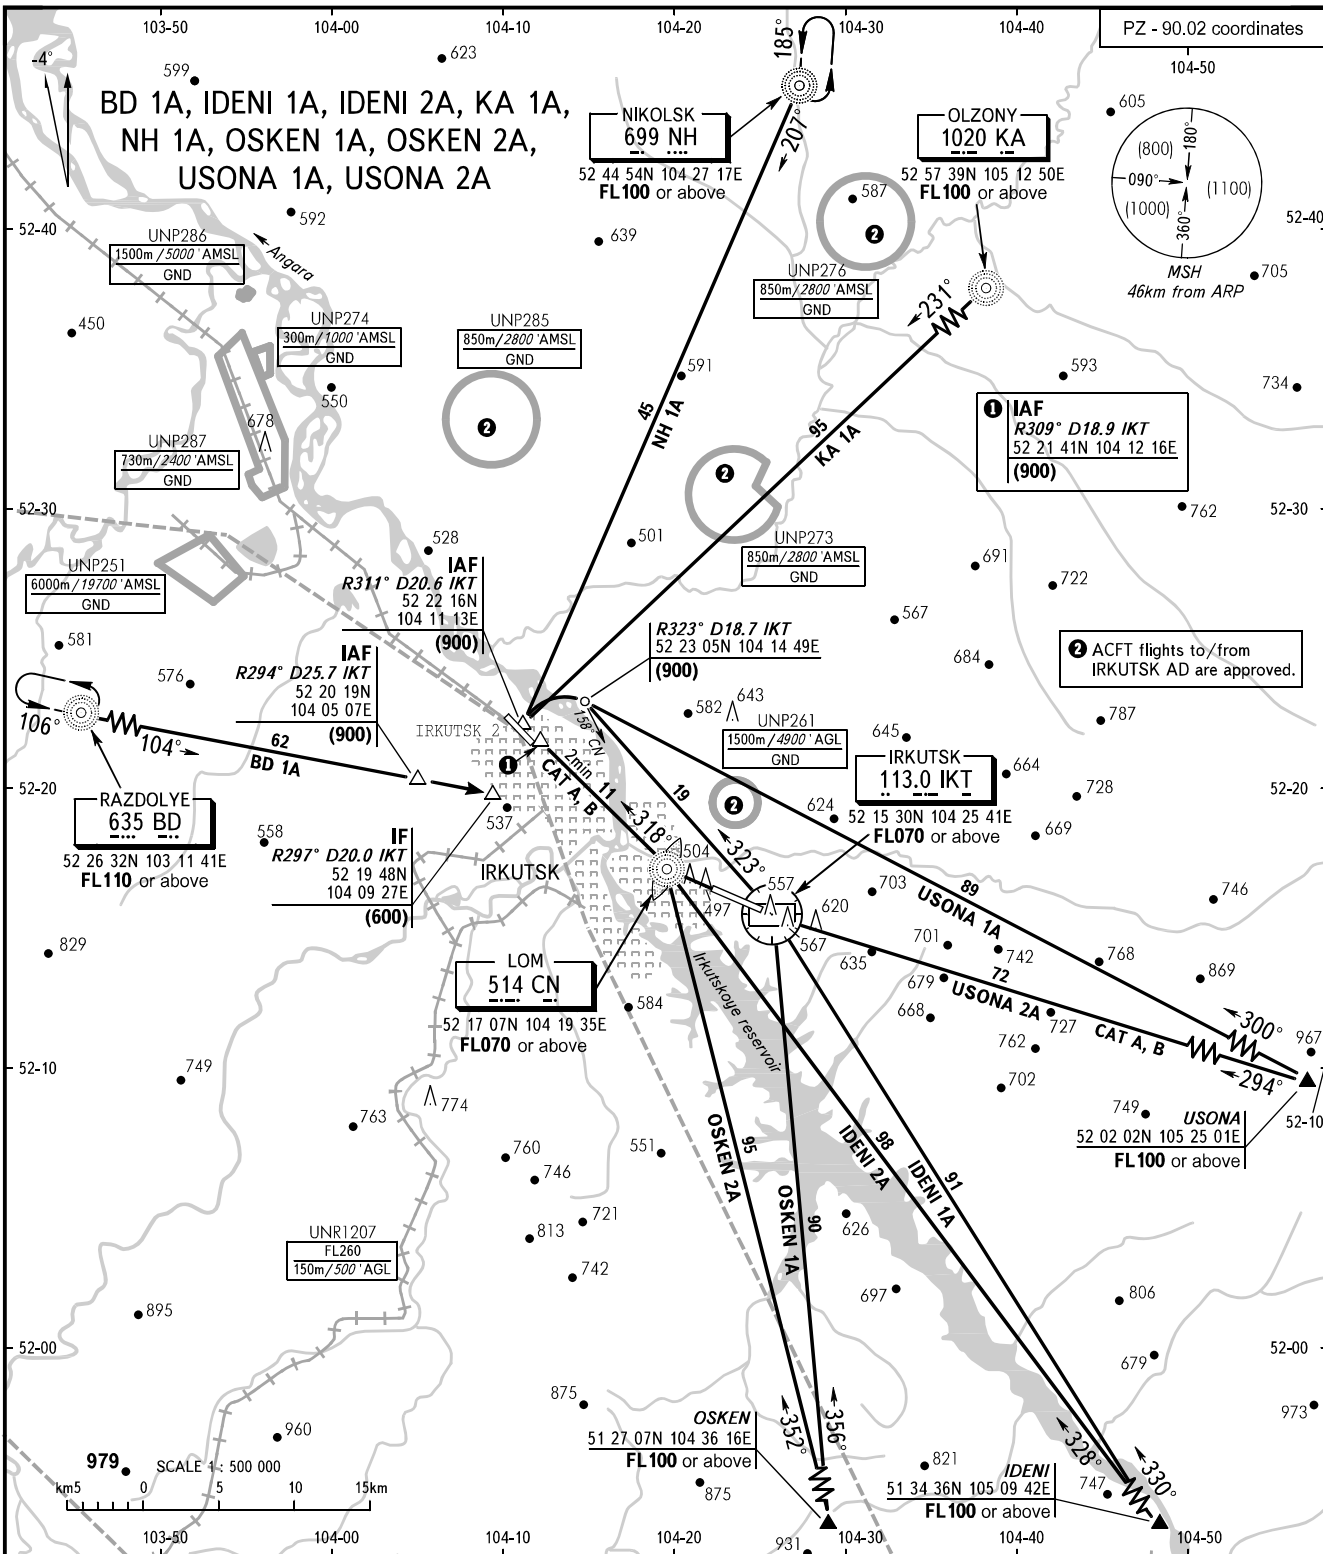

STANDARD ARRIVAL CHART
INSTRUMENT (STAR) - ICAO

TRANSITION
LEVEL : FL070

IRKUTSK, RUSSIA

IRKUTSK
RWY 12

APPROACH 125.200
RADAR 119.300
TOWER 118.100

WARNING
When restricted area UNR1207 is active, STAR procedures shall be available by coordination with ATC.

BEARINGS AND TRACKS ARE MAGNETIC
ALTITUDES, HEIGHTS AND ELEVATIONS IN METRES
DISTANCES IN KILOMETRES

Alt set: -QFE(QNH on req);
-mm(hPa on req).

CHANGE: New chart