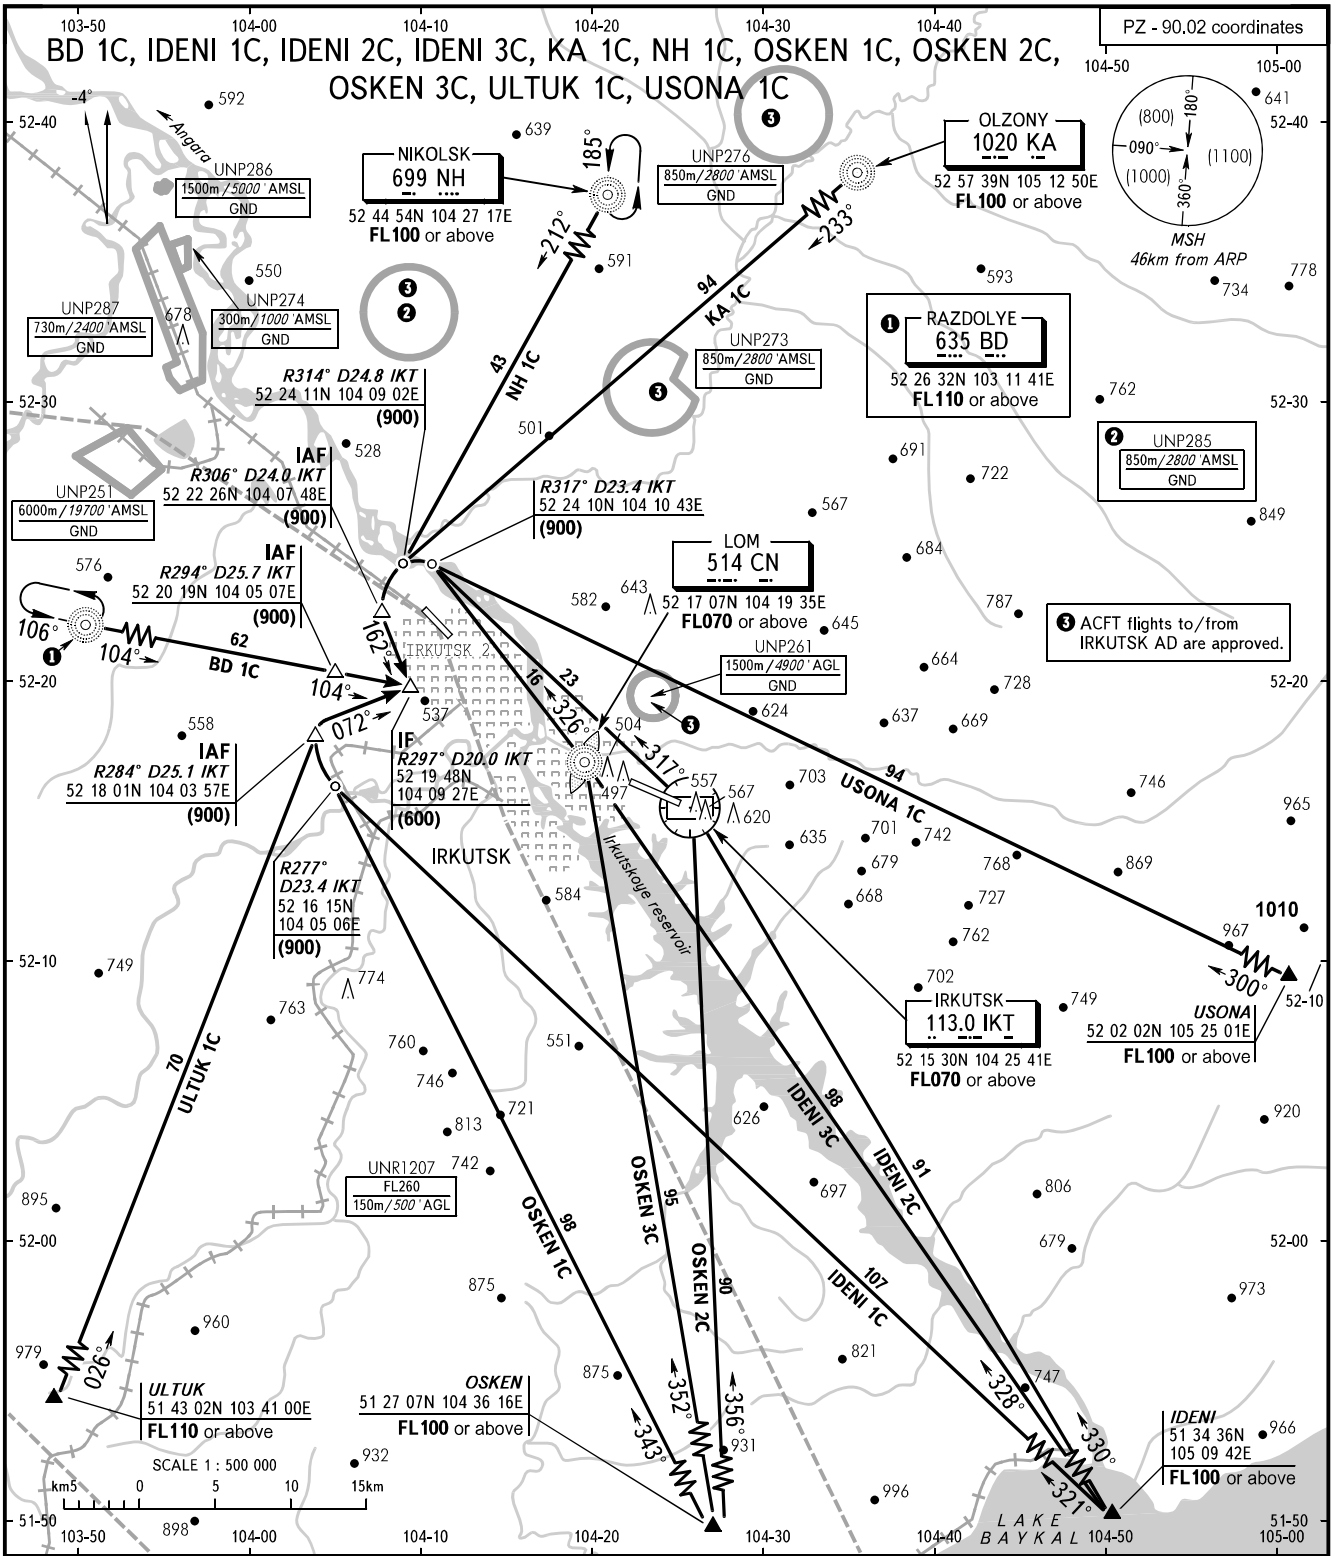

STANDARD ARRIVAL CHART  
INSTRUMENT (STAR) - ICAO

TRANSITION  
LEVEL: FL070

IRKUTSK, RUSSIA

IRKUTSK

RWY 12

APPROACH	125.200	<p><b>WARNING</b> When restricted area UNR1207 is active, STAR is AVBL by ATC.</p>
RADAR	119.300	
TOWER	118.100	

BEARINGS AND TRACKS ARE MAGNETIC  
ALTITUDES, HEIGHTS AND ELEVATIONS IN METRES  
DISTANCES IN KILOMETRES

Alt set: -QFE(QNH on req);  
-mm(hPa on req).

CHANGE: New chart