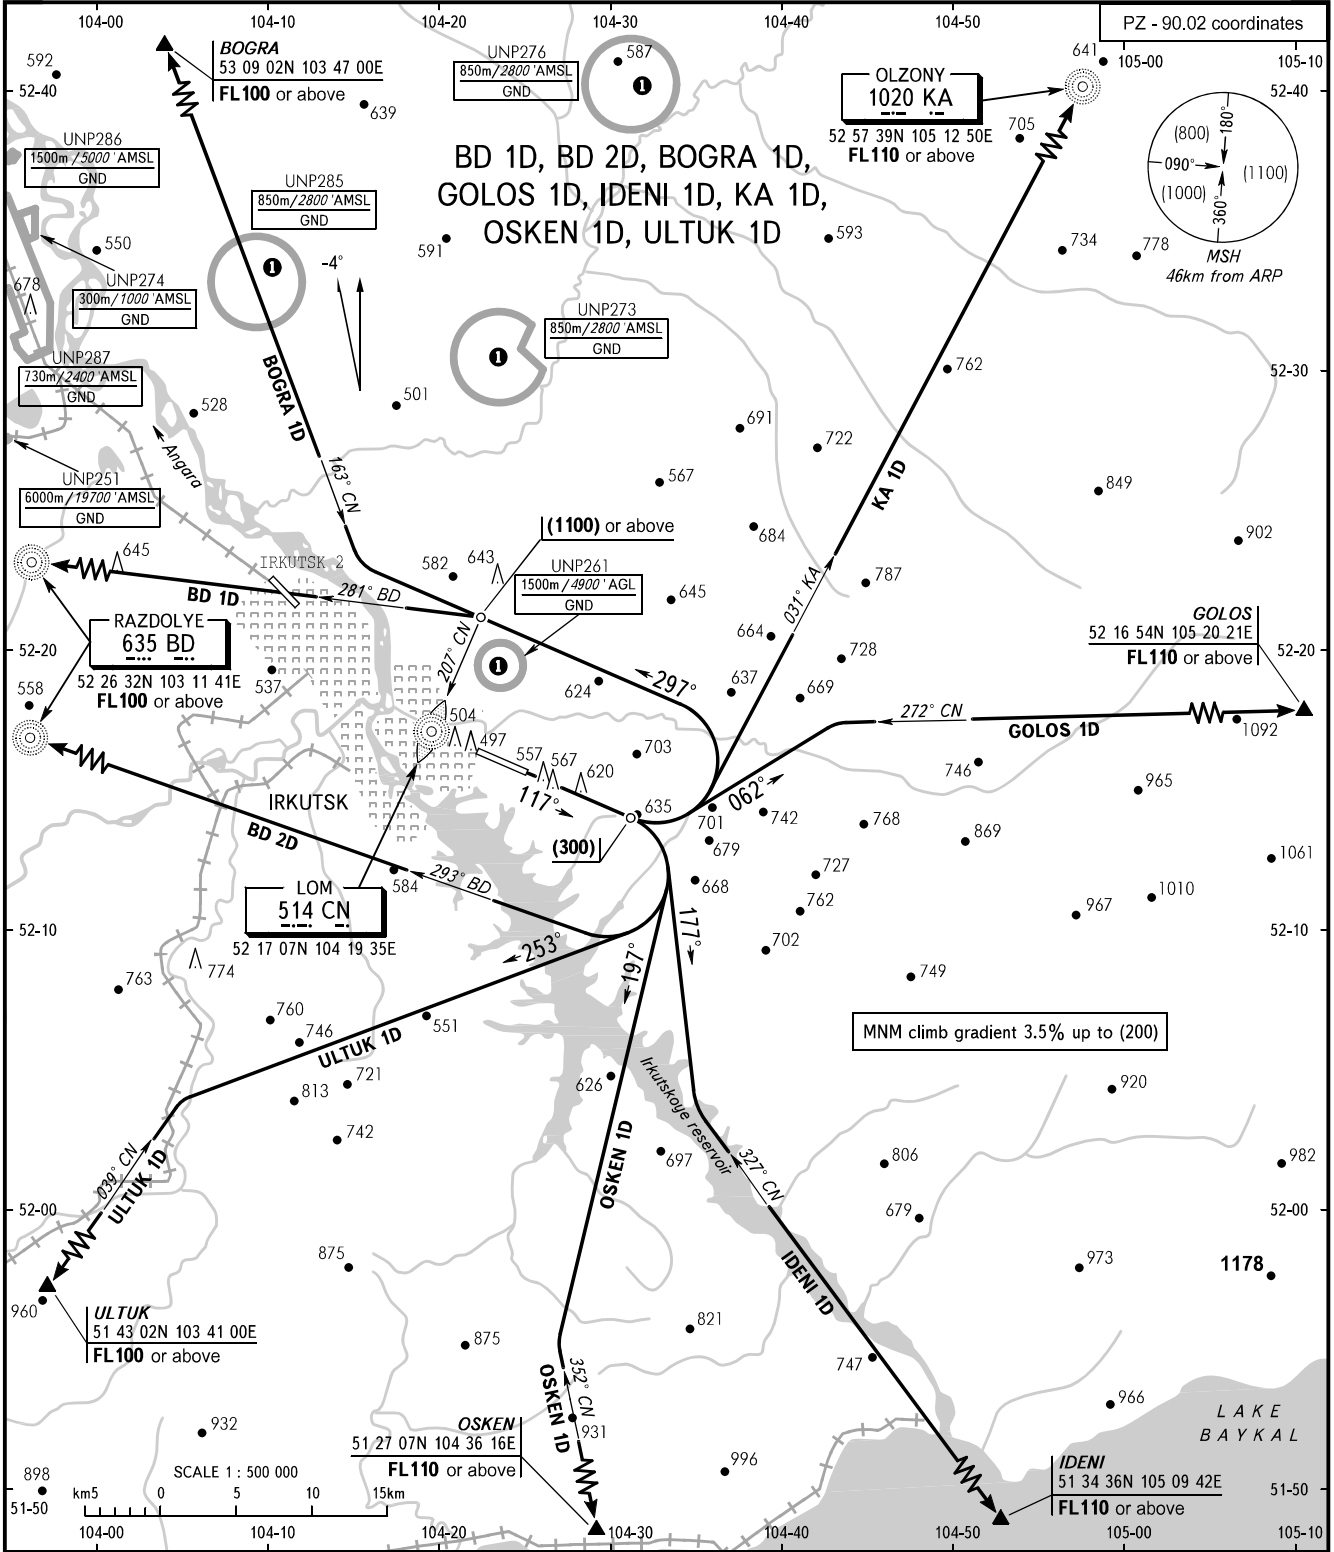

STANDARD DEPARTURE CHART  
INSTRUMENT (SID) - ICAO

TRANSITION  
HEIGHT: (1100)

IRKUTSK, RUSSIA  
IRKUTSK  
RWY 12

TOWER 118.100  
RADAR 119.300  
APPROACH 125.200

**WARNING**  
① ACFT flights to/from  
IRKUTSK AD are approved.

BEARINGS AND TRACKS ARE MAGNETIC  
ALTITUDES, HEIGHTS AND ELEVATIONS IN METRES  
DISTANCES IN KILOMETRES

Alt set: -QFE(QNH on req);  
-mm(hPa on req).

CHANGE: New chart