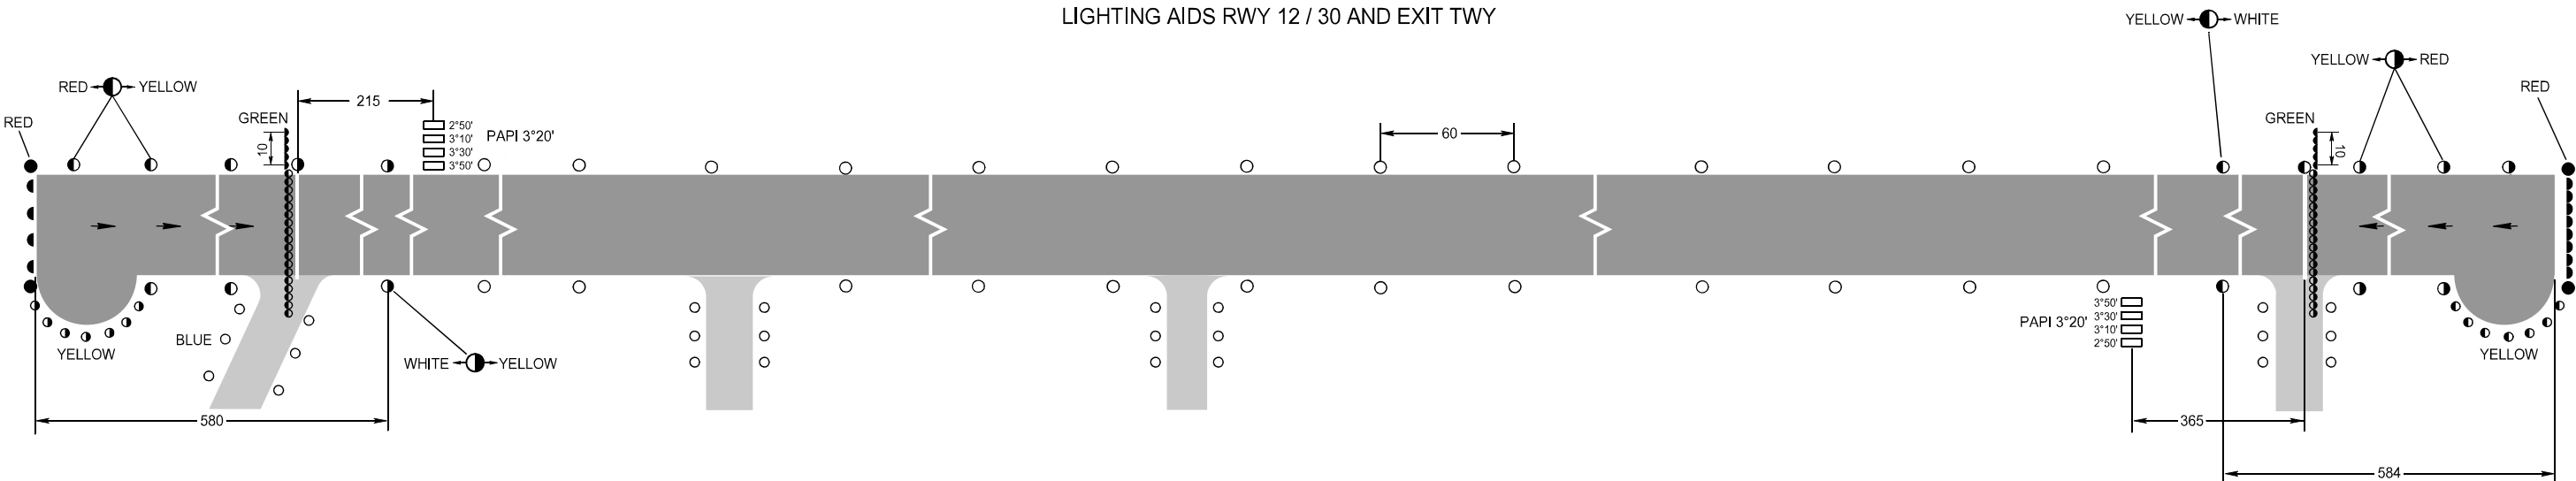

AERODROME
CHART - ICAO

ARP
52°16'02"N
104°23'41"E

ELEV
514m

TOWER 118.100
GROUND 121.700

IRKUTSK, RUSSIA

IRKUTSK

PZ - 90.11 coordinates

RWY	DIRECTION (TRUE)	THR	BEARING STRENGTH
12	113.42°	52°16'25"N 104°22'15"E	PCN 45 /R/A/W/T
30	293.47°	52°15'39"N 104°25'07"E	

ELEVATIONS AND DIMENSIONS IN METRES
BEARINGS ARE MAGNETIC

WARNING:
1. RWY 12/30 thresholds are displaced by 400m towards ARP, AVBL only for landing.
2. TORA is limited by RWY displaced thresholds.

CHANGE: ELEV, Displaced THR coordinates

MARKING AIDS RWY 12 / 30 AND EXIT TWY

LIGHTING AIDS RWY 12 / 30 AND EXIT TWY

DIMENSIONS IN METRES

CHANGE: NIL