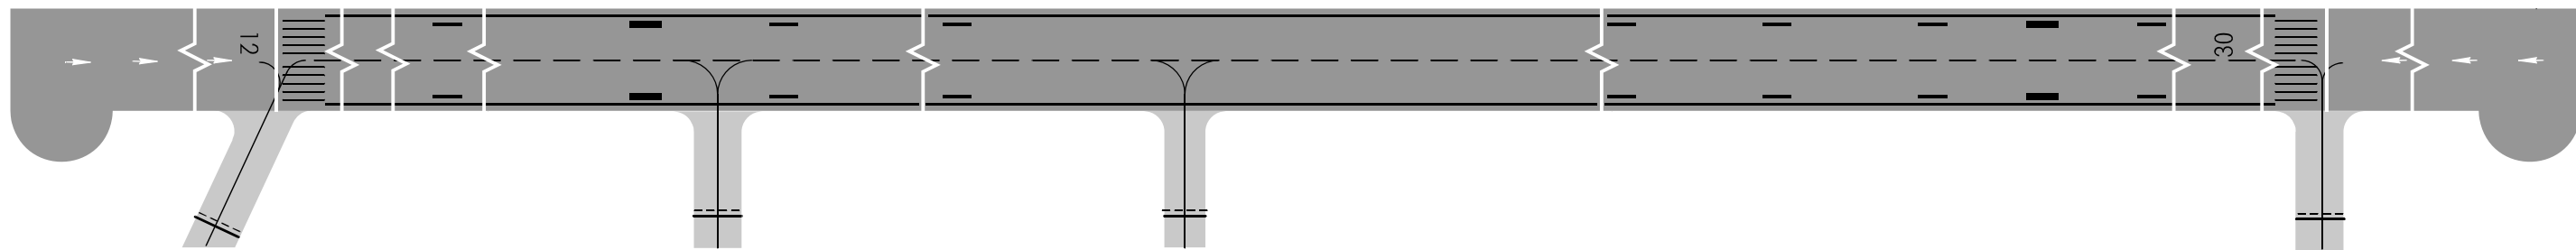

AERODROME
CHART - ICAO

ARP
52°16'02"N
104°23'41"E

ELEV
514m

TOWER 118.100
GROUND 121.700

IRKUTSK, RUSSIA

IRKUTSK

PZ - 90.11 coordinates

RWY	DIRECTION (TRUE)	THR	BEARING STRENGTH
12	113.42°	52°16'25"N 104°22'15"E	PCN 45 /R/A/W/T
30	293.47°	52°15'39"N 104°25'07"E	

ELEVATIONS AND DIMENSIONS IN METRES
BEARINGS ARE MAGNETIC

WARNING:
1. RWY 12/30 thresholds are displaced by 400m towards ARP, AVBL only for landing.
2. TORA is limited by RWY displaced thresholds.

CHANGE: ELEV, Displaced THR coordinates

MARKING AIDS RWY 12 / 30 AND EXIT TWY

LIGHTING AIDS RWY 12 / 30 AND EXIT TWY

DIMENSIONS IN METRES

CHANGE: NIL