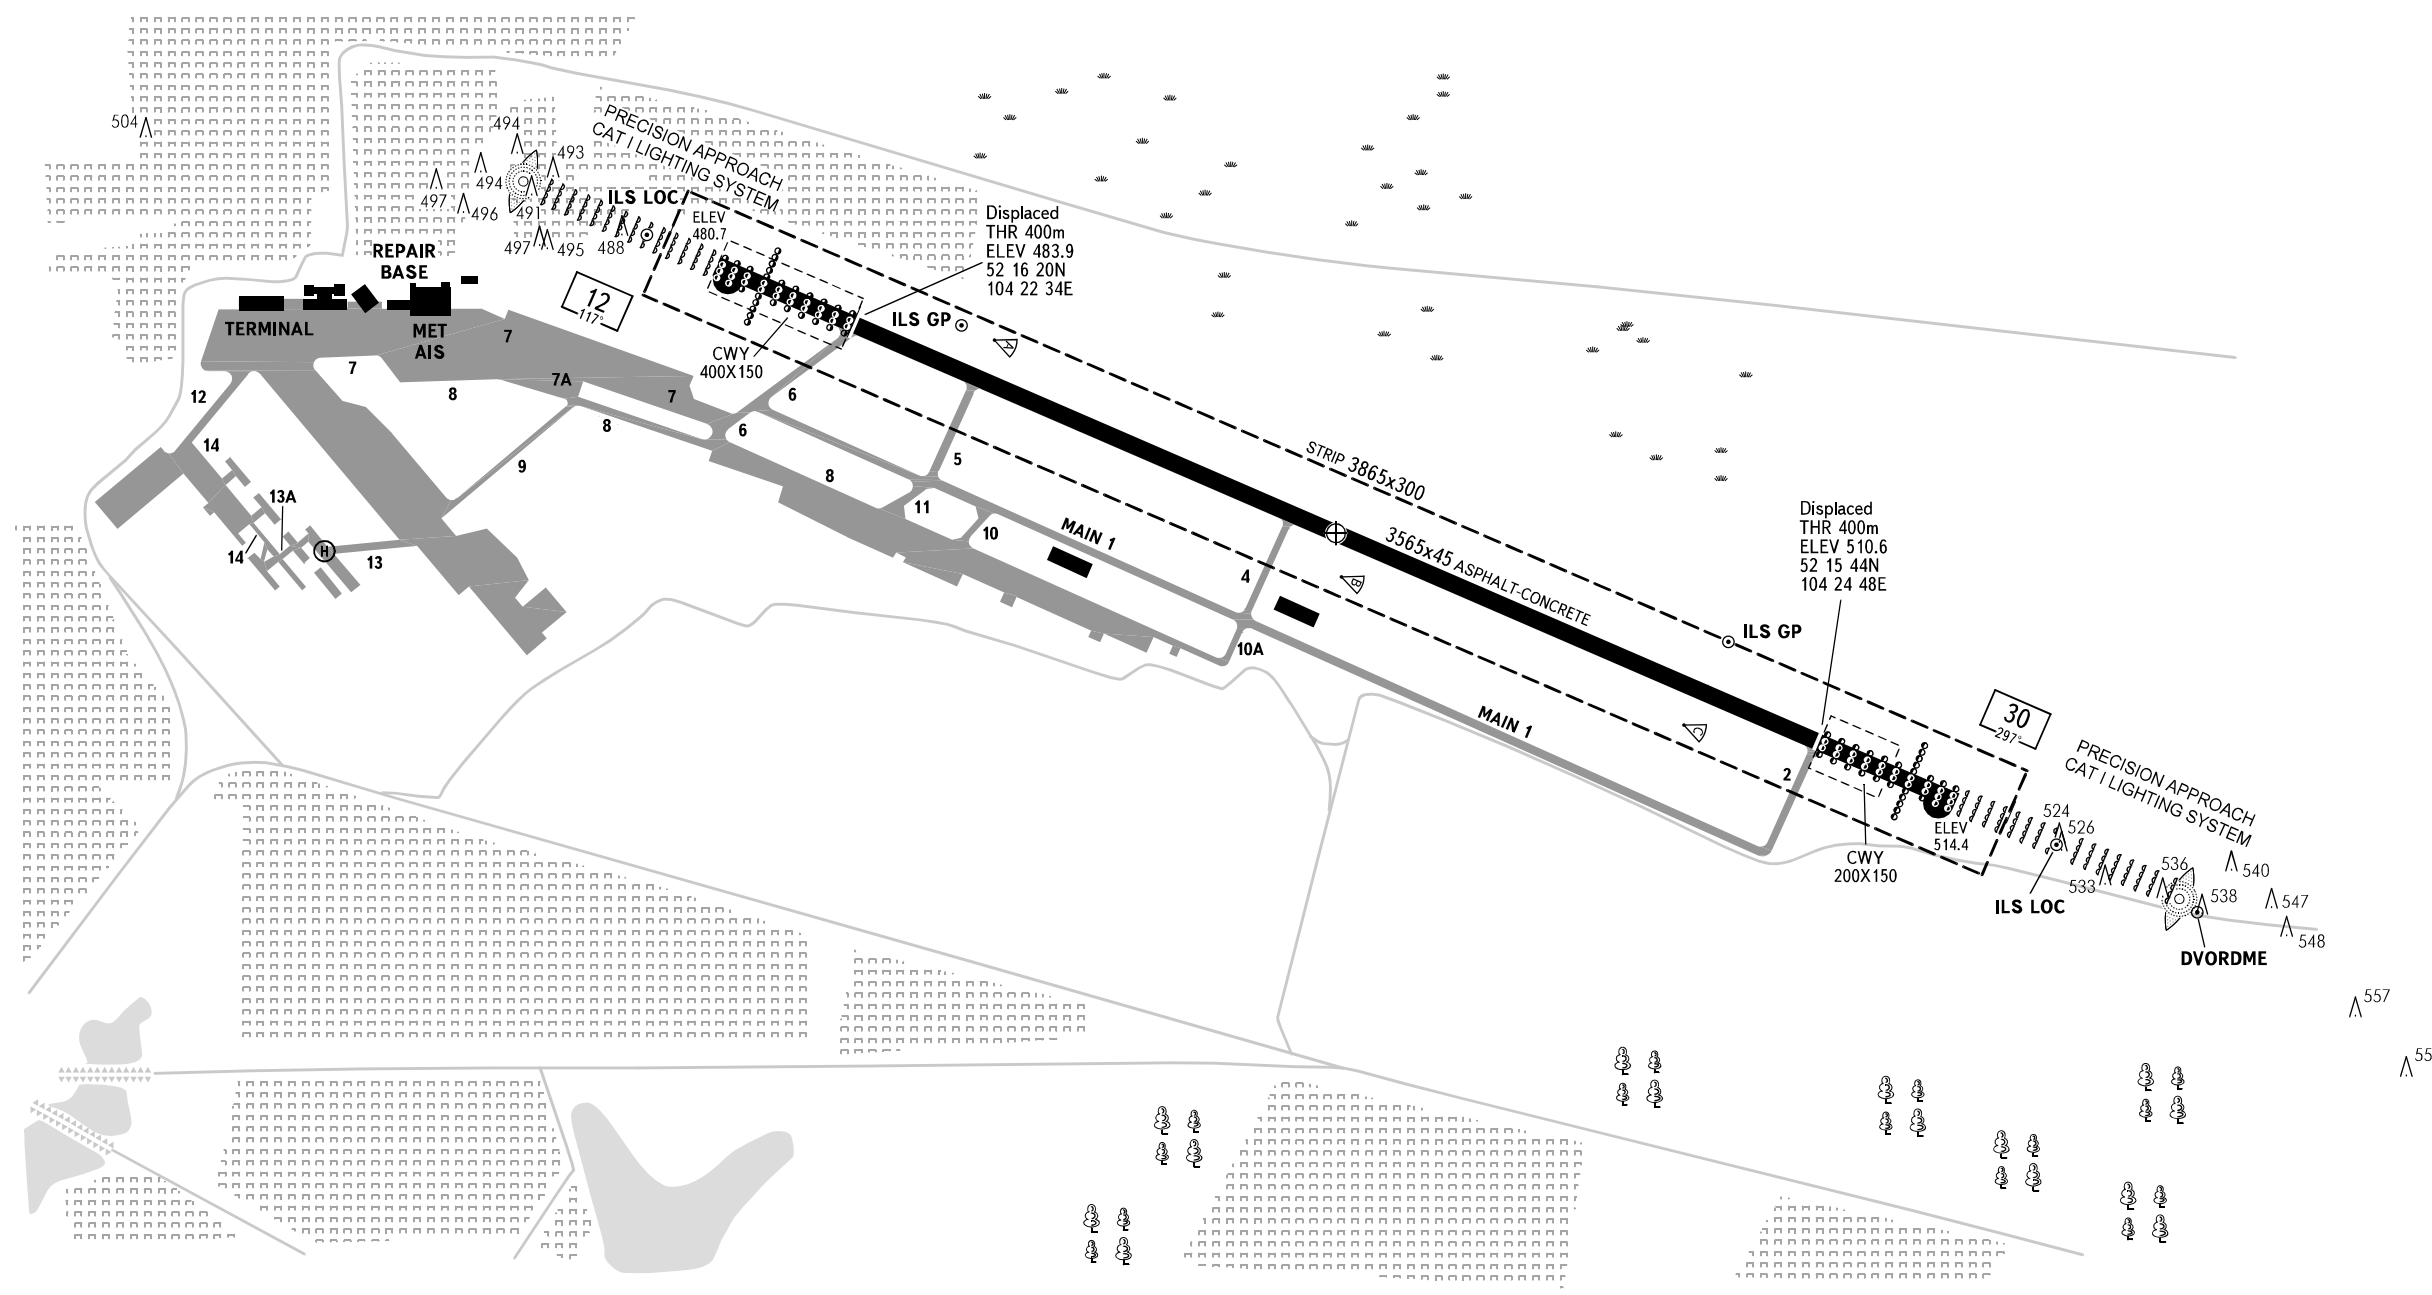

AERODROME
CHART - ICAO

ARP
52°16'02"N
104°23'41"E

ELEV
514m

TOWER 118.100
GROUND 121.700

IRKUTSK, RUSSIA

IRKUTSK

PZ - 90.11 coordinates

RWY	DIRECTION (TRUE)	THR	BEARING STRENGTH
12	113.42°	52°16'25"N 104°22'15"E	PCN 45 /R/A/W/T
30	293.47°	52°15'39"N 104°25'07"E	

ELEVATIONS AND DIMENSIONS IN METRES
BEARINGS ARE MAGNETIC

WARNING:
1. RWY 12/30 thresholds are displaced by 400m towards ARP, AVBL only for landing.
2. TORA is limited by RWY displaced thresholds.

CHANGE: ELEV, Displaced THR coordinates

MARKING AIDS RWY 12 / 30 AND EXIT TWY

LIGHTING AIDS RWY 12 / 30 AND EXIT TWY

DIMENSIONS IN METRES

CHANGE: NIL