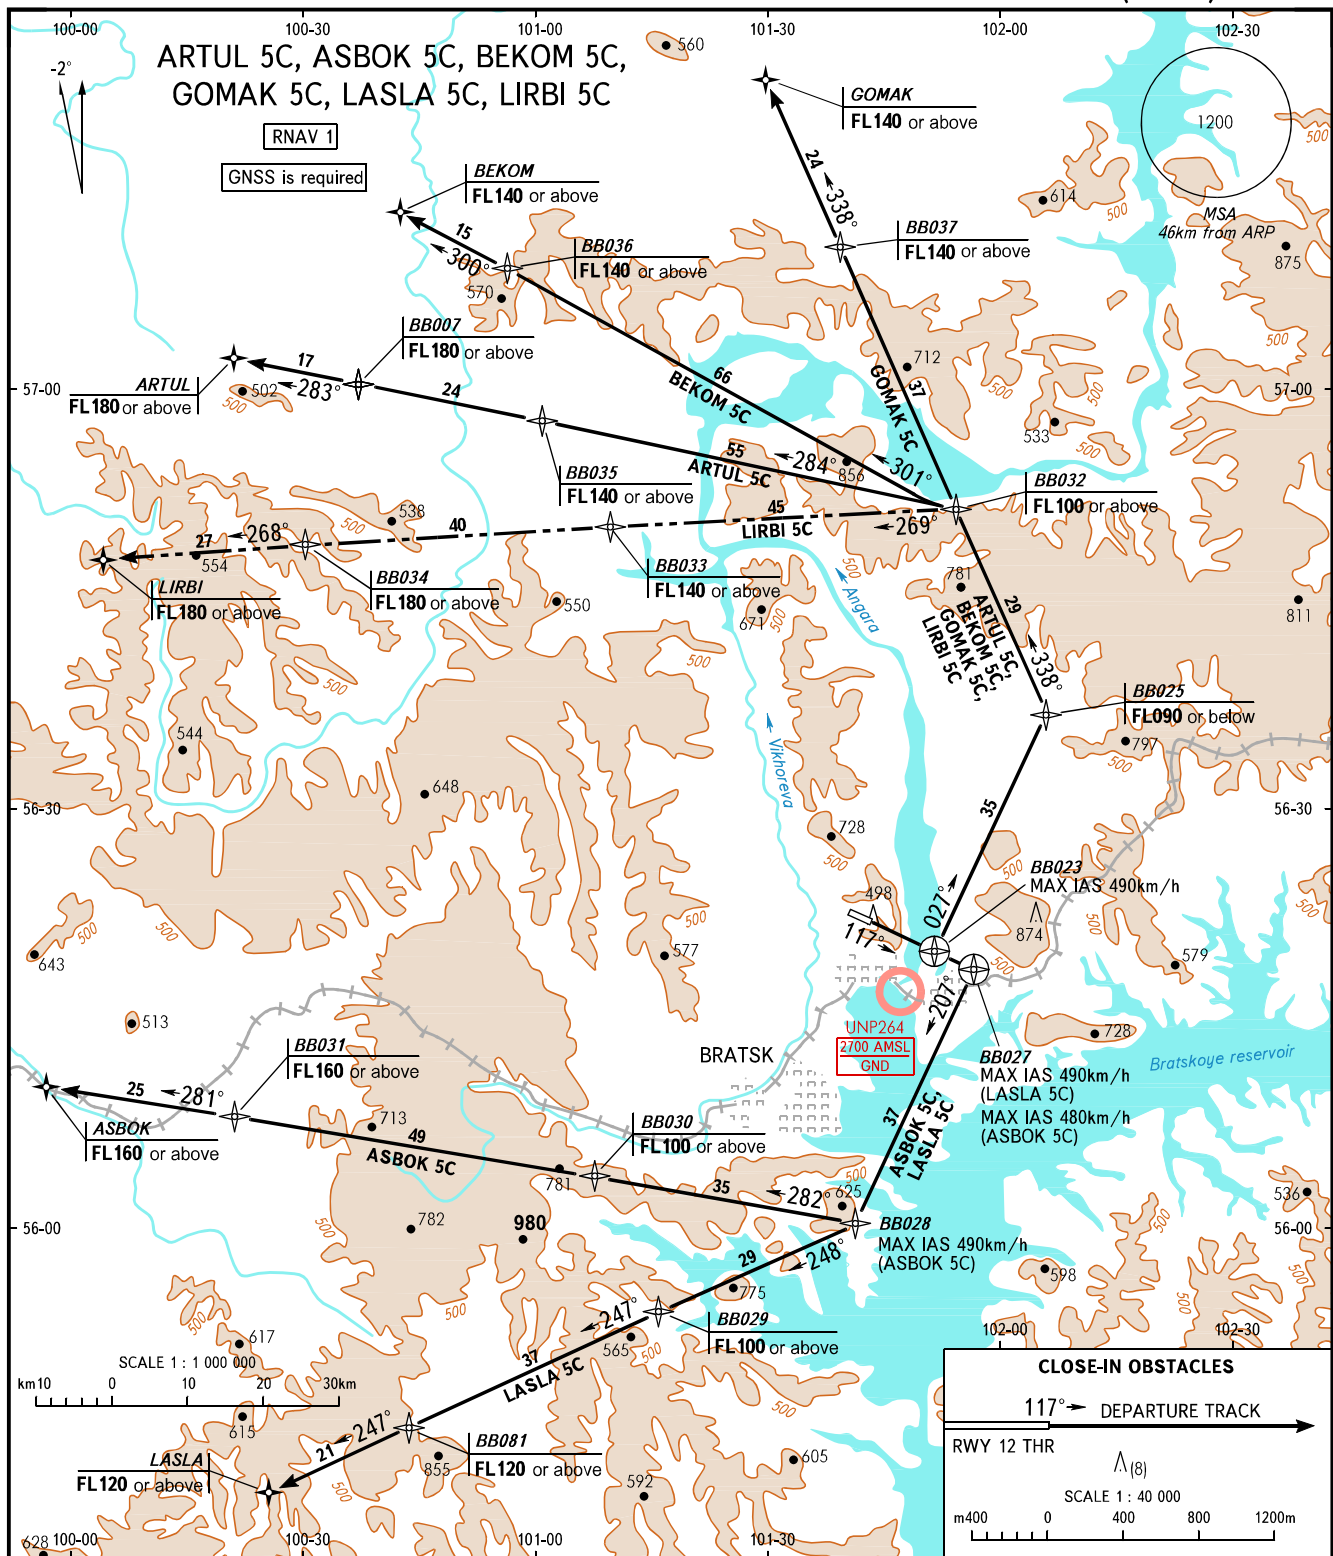

STANDARD DEPARTURE CHART
INSTRUMENT (SID) - ICAO

TRANSITION
HEIGHT : (900)

BRATSK, RUSSIA
BRATSK
RNAV (GNSS) RWY 12

CHANGE: New chart