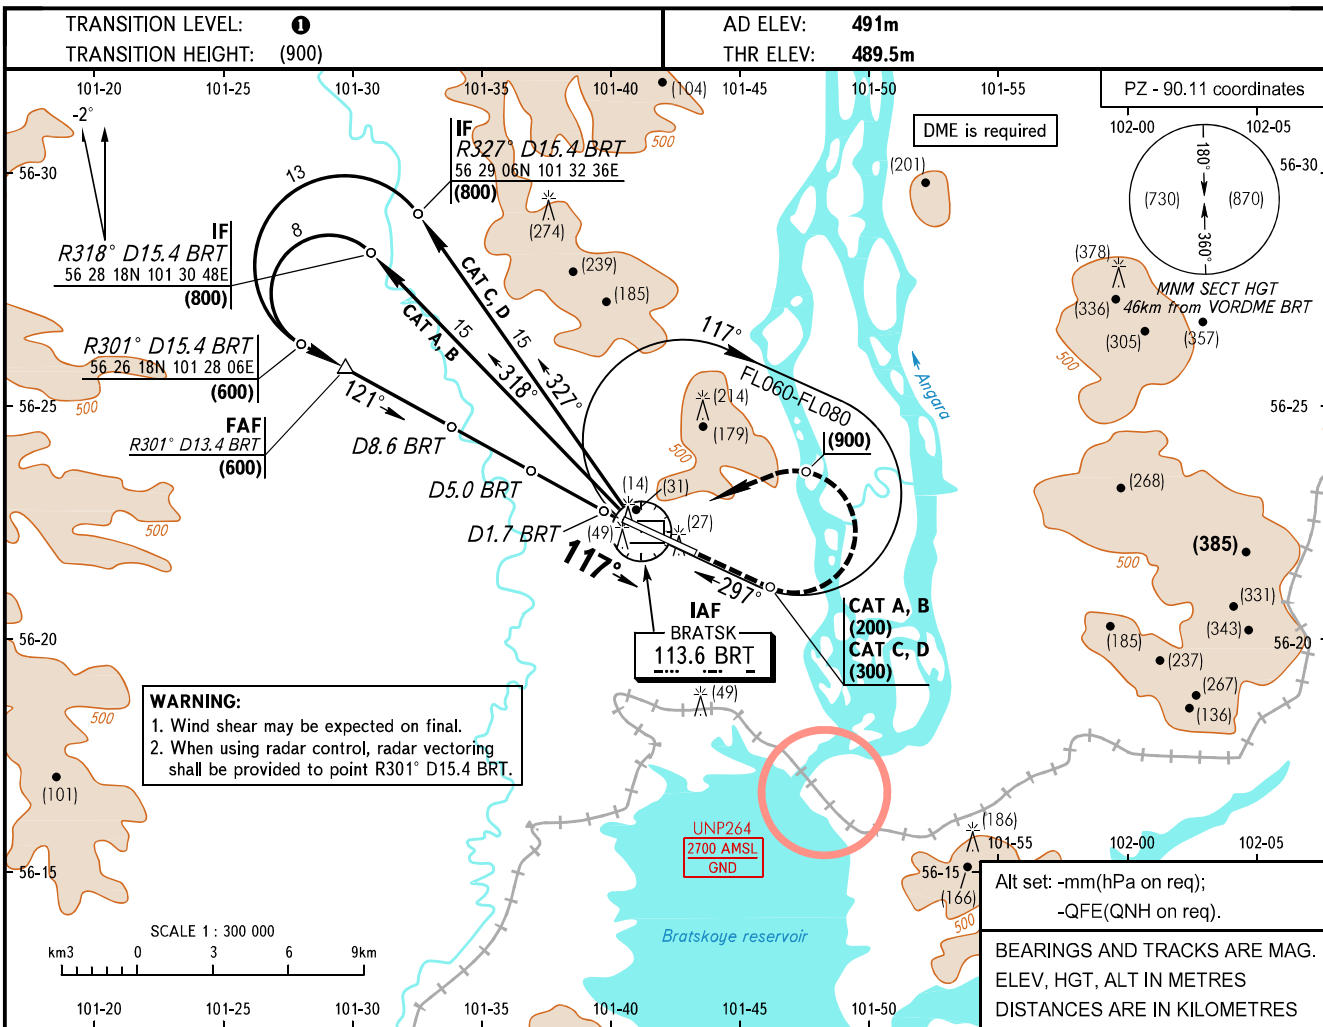

**INSTRUMENT
APPROACH
CHART - ICAO**

**BRATSK, RUSSIA
BRATSK
VOR RWY 12**

APPROACH **118.100**
TOWER **121.800**

CHANGE: New chart