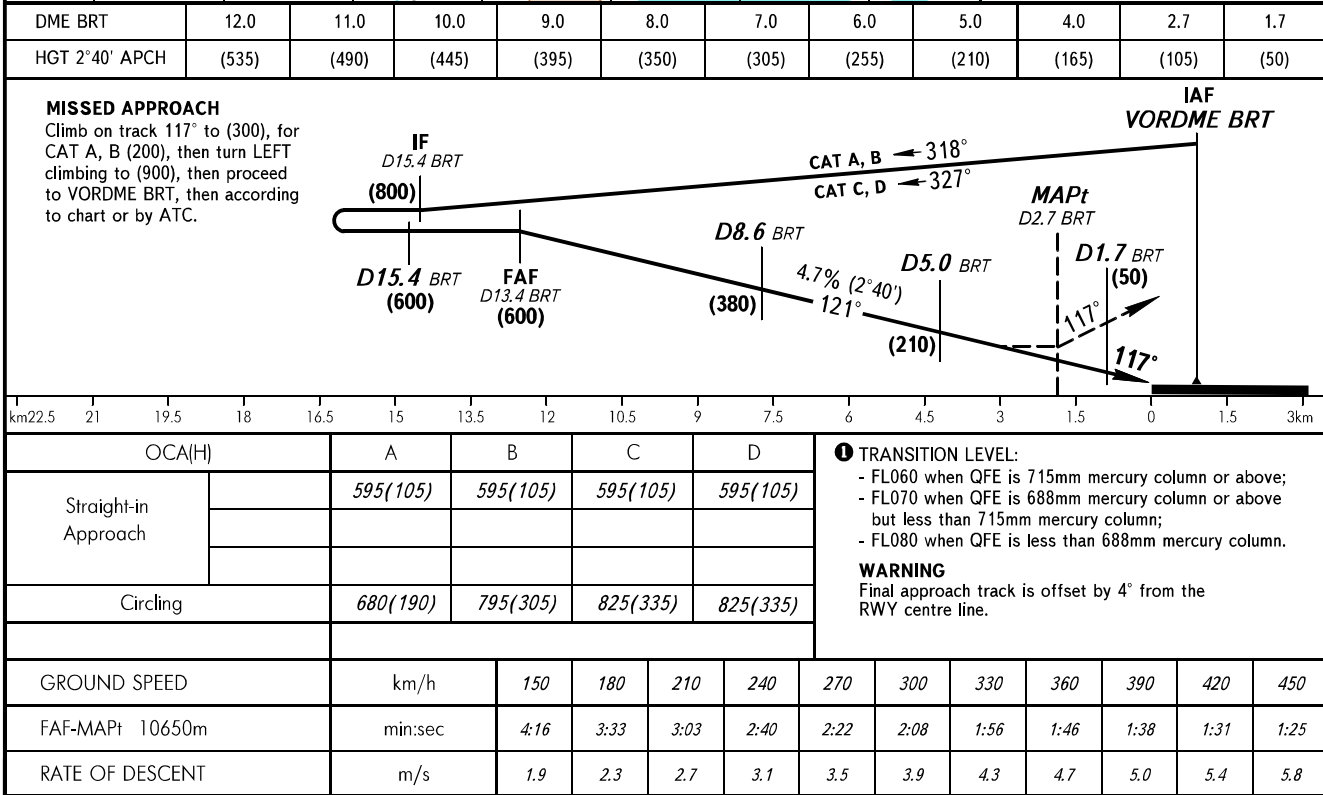

**INSTRUMENT
APPROACH
CHART - ICAO**

**BRATSK, RUSSIA
BRATSK
VOR RWY 12**

APPROACH **118.100**
TOWER **121.800**

CHANGE: New chart