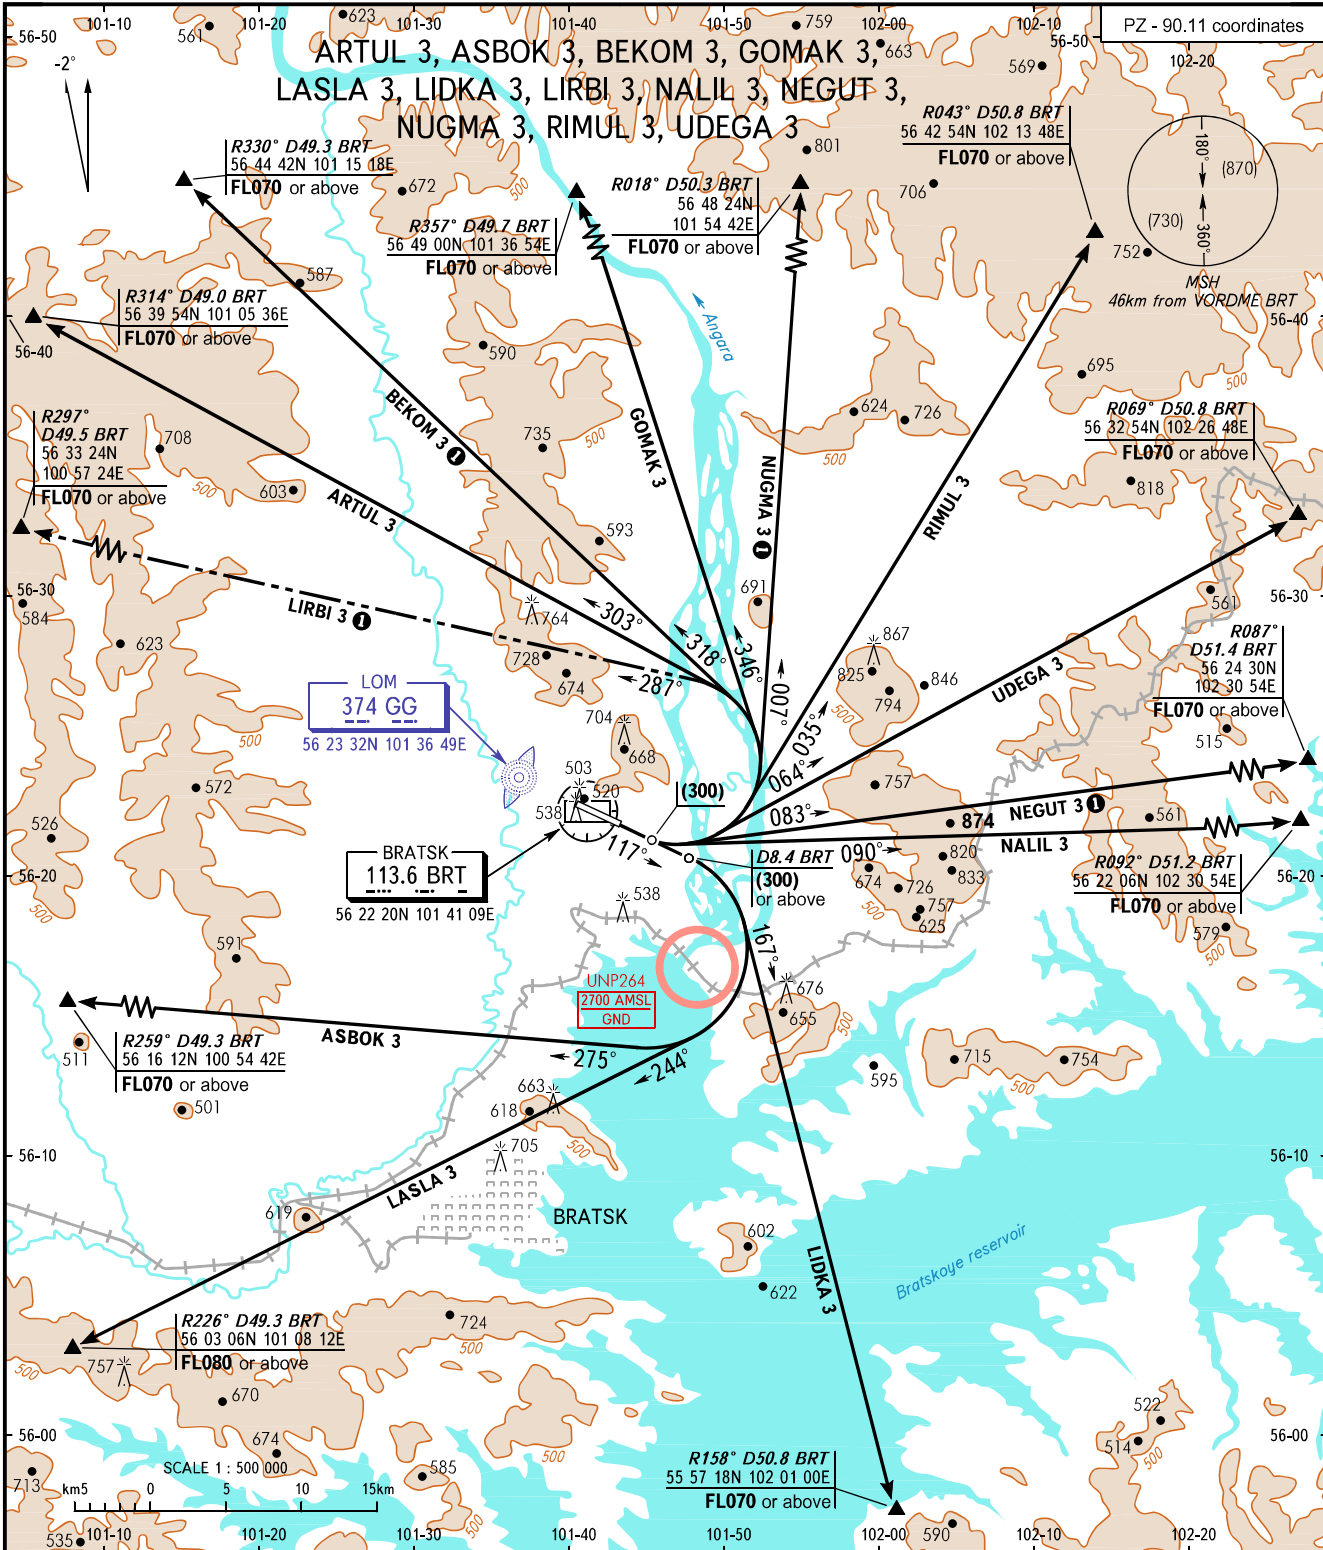

STANDARD DEPARTURE CHART  
INSTRUMENT (SID) - ICAO

TRANSITION  
HEIGHT : (900)

BRATSK, RUSSIA  
BRATSK  
RWY 12

TOWER 121.800  
APPROACH 118.100

**WARNING**  
Right turn at (300) or above shall be carried out at DIST not less than D8.4 BRT.  
① Only for Russian users.

BEARINGS AND TRACKS ARE MAGNETIC  
ALTITUDES, HEIGHTS AND ELEVATIONS ARE IN METRES  
DISTANCES ARE IN KILOMETRES

CHANGE: LOM, MSH