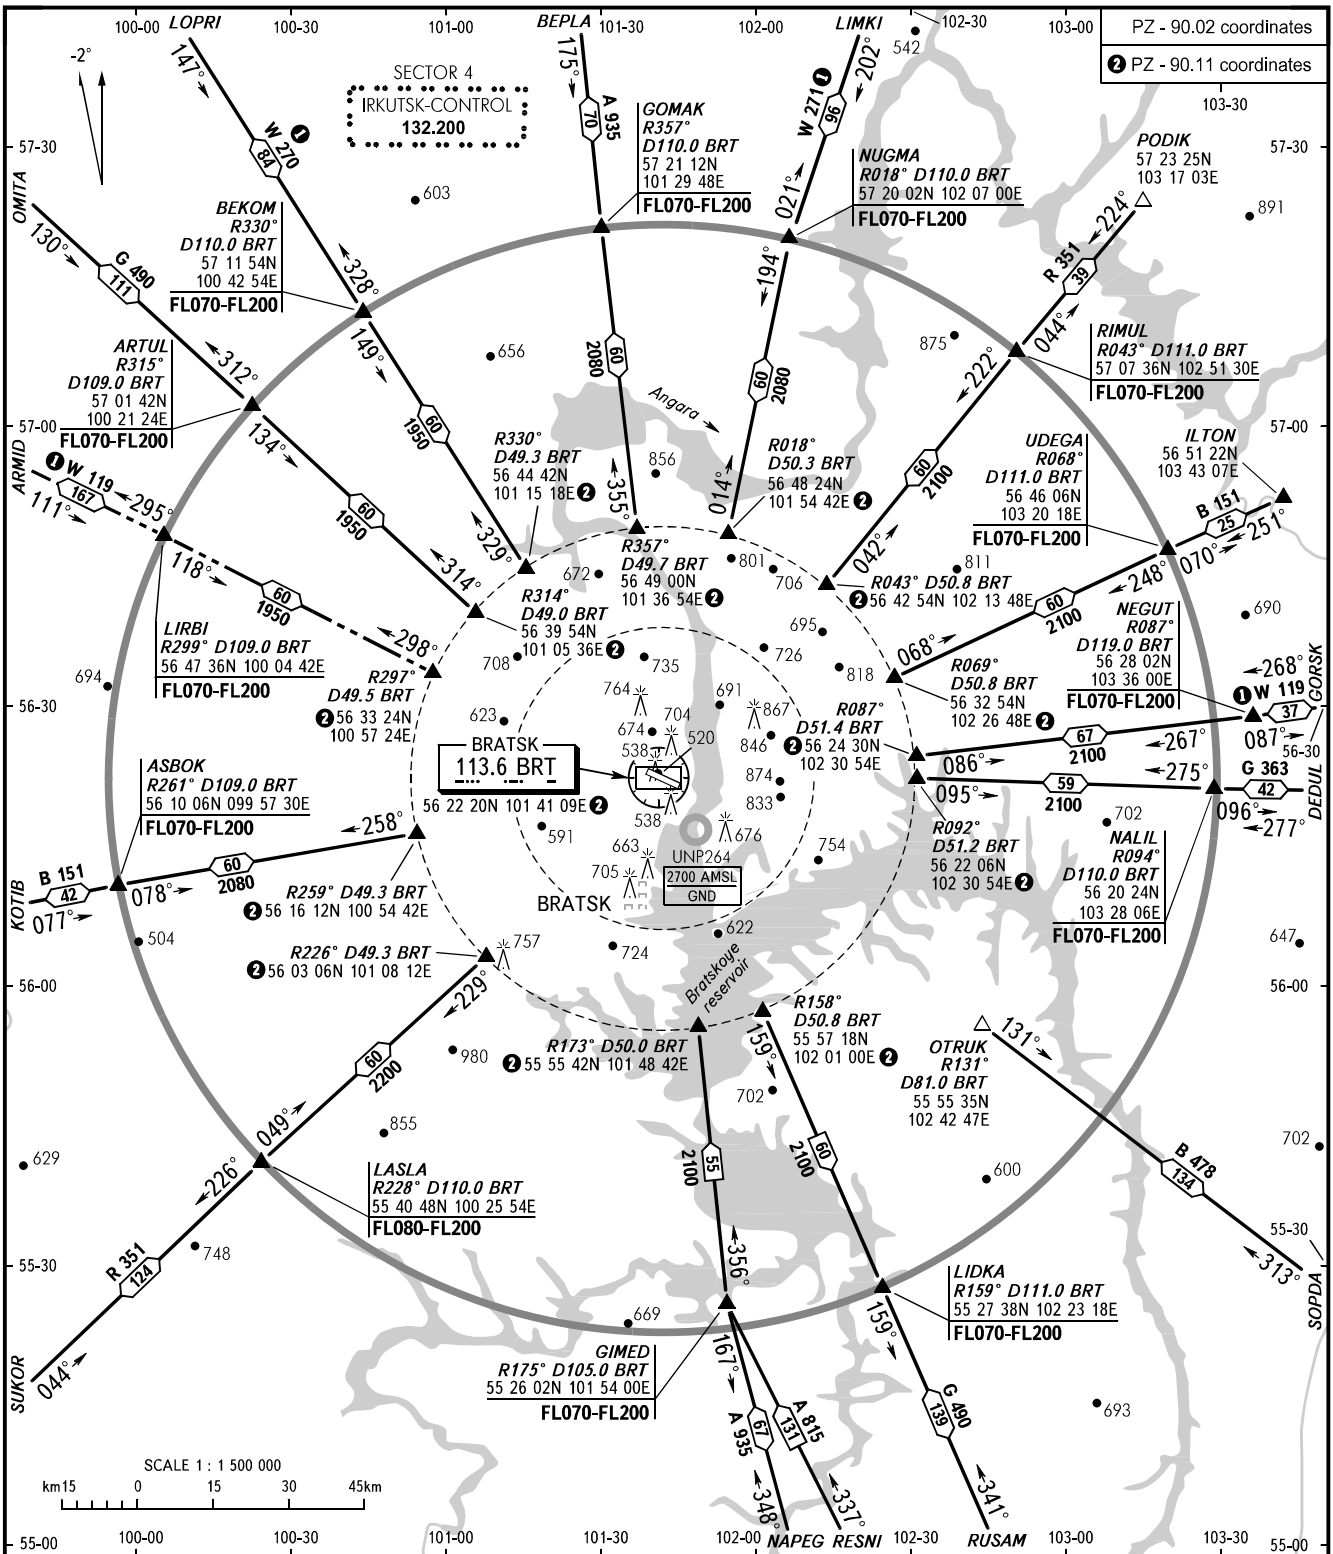

AREA CHART - ICAO

ARRIVAL, DEPARTURE  
AND TRANSIT ROUTES

BRATSK, RUSSIA

BRATSK

PZ - 90.02 coordinates
② PZ - 90.11 coordinates

APPROACH 118.100  
TOWER 121.800

① Only for Russian users.

BEARINGS AND TRACKS ARE MAGNETIC  
ALTITUDES, HEIGHTS AND ELEVATIONS ARE IN METRES  
DISTANCES ARE IN KILOMETRES

CHANGE: New chart