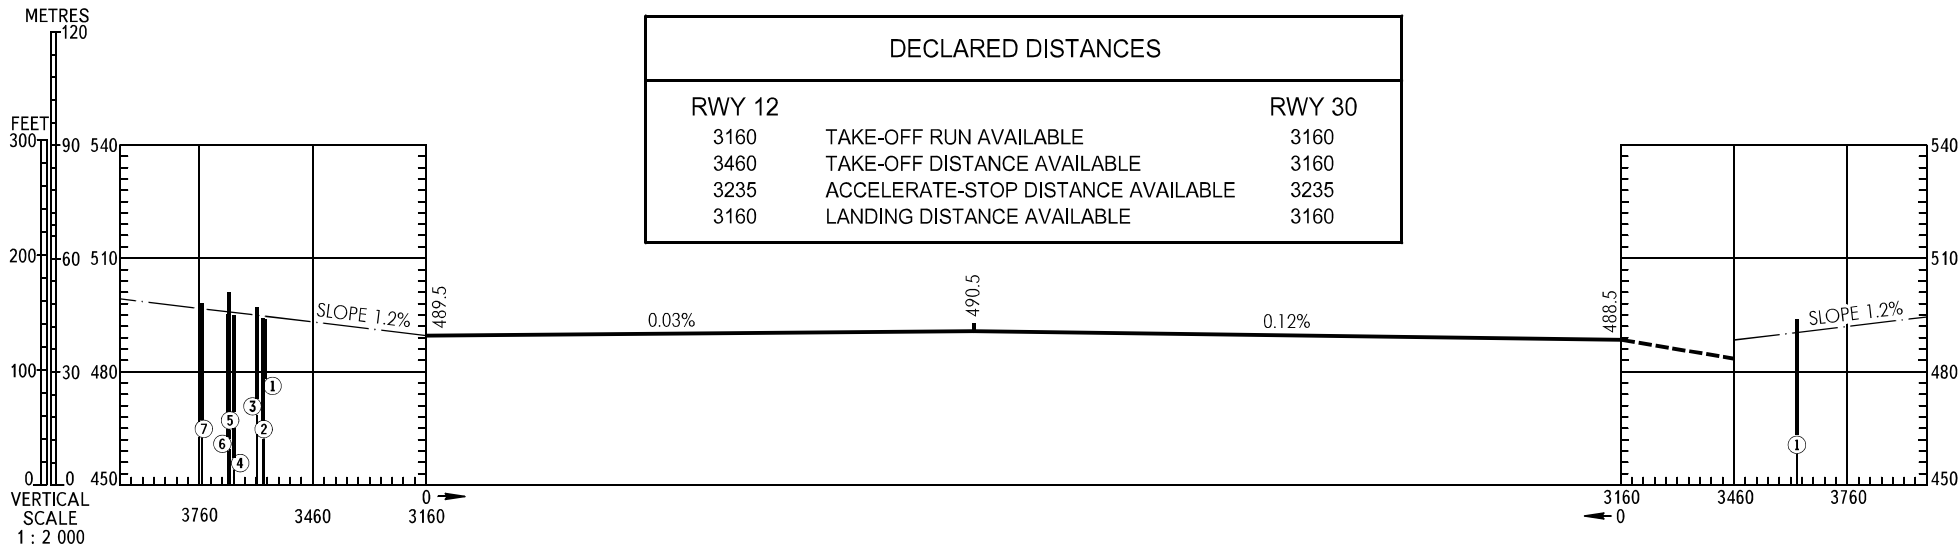

# AERODROME OBSTACLE CHART - ICAO

TYPE **A** (OPERATING LIMITATIONS)

DIMENSIONS AND ELEVATIONS IN METRES

**BRATSK, RUSSIA**  
BRATSK  
RWY 12/30

MAGNETIC VARIATION 2°W

LEGEND	
IDENTIFICATION NUMBER	①
ANTENNA	●
TREES	🌳
ROAD	—