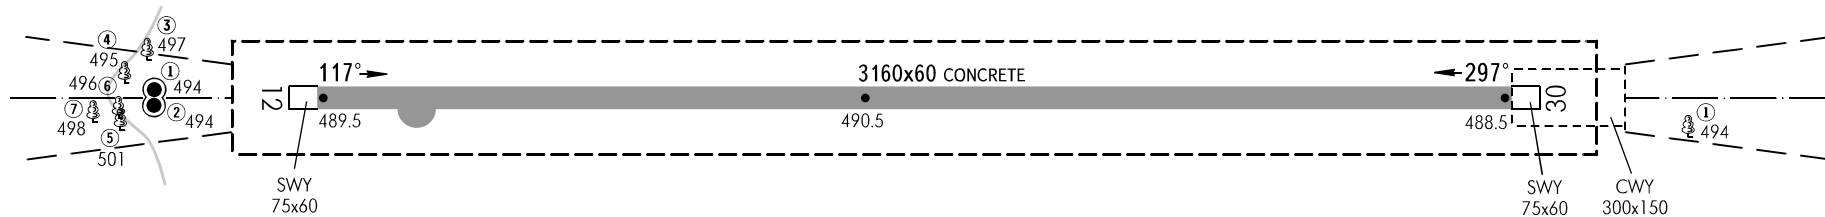

# AERODROME OBSTACLE CHART - ICAO

TYPE **A** (OPERATING LIMITATIONS)

DIMENSIONS AND ELEVATIONS IN METRES

**BRATSK, RUSSIA**  
BRATSK  
RWY 12/30

MAGNETIC VARIATION 2°W

LEGEND	
IDENTIFICATION NUMBER	①
ANTENNA	●
TREES	🌳
ROAD	—