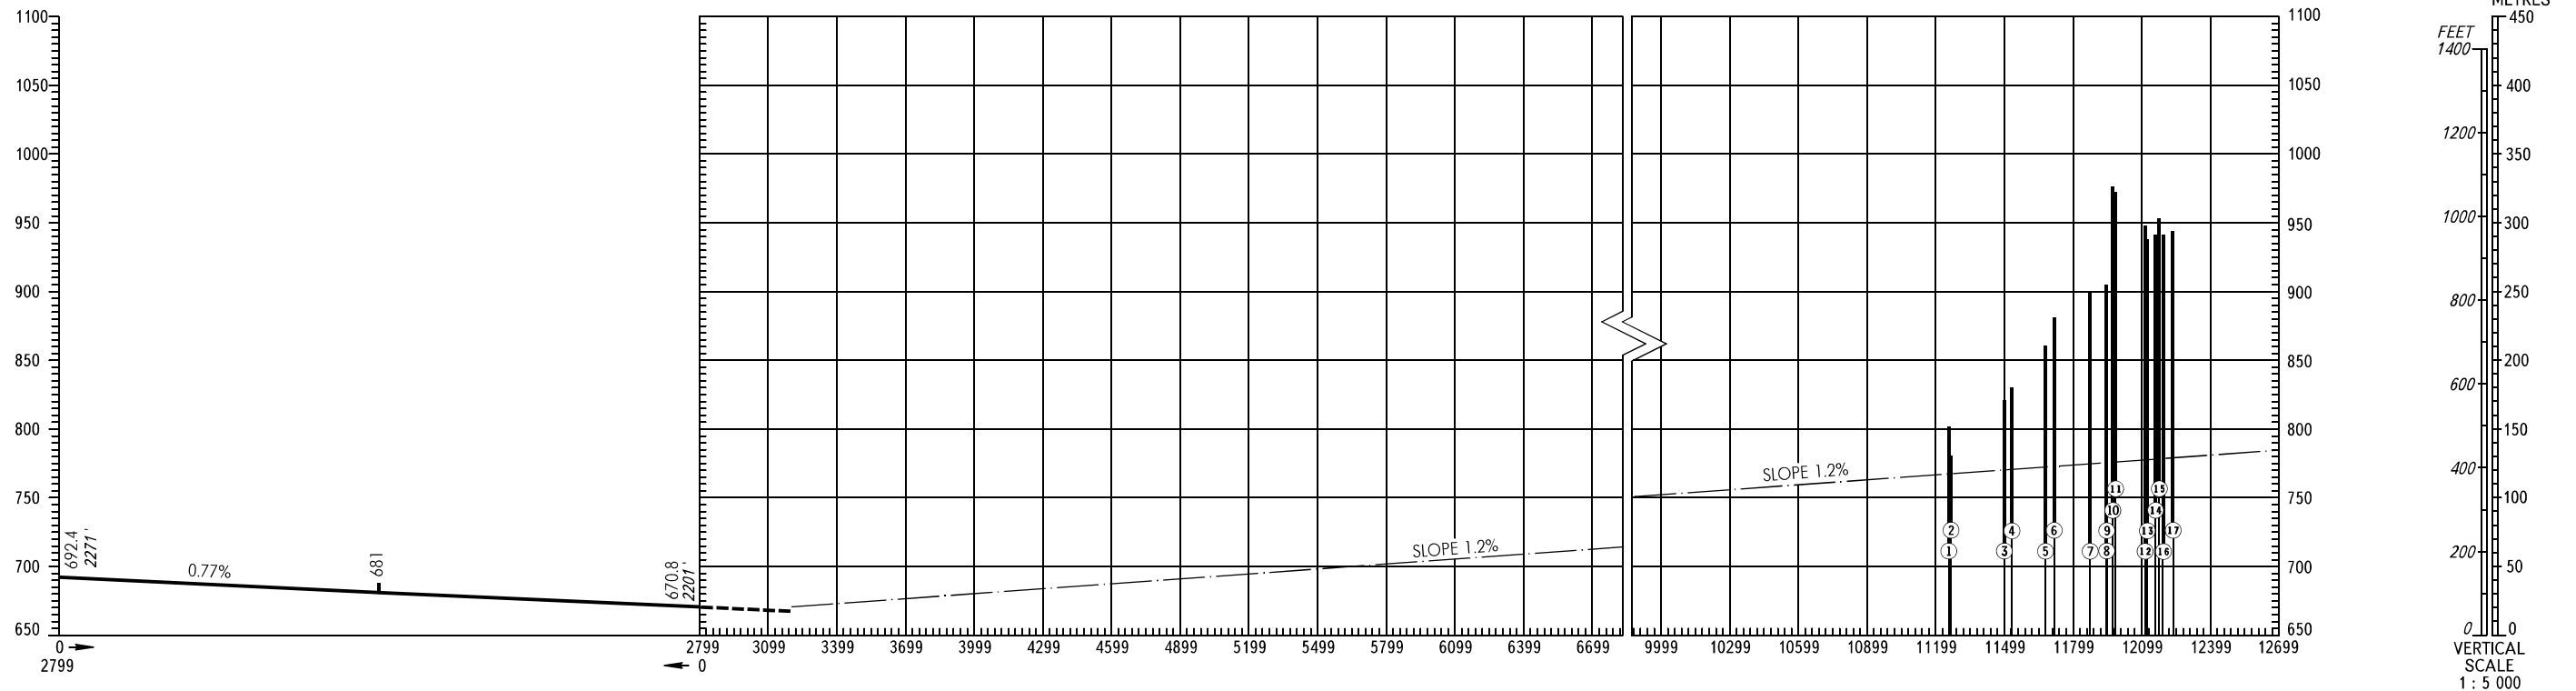

**AERODROME OBSTACLE  
CHART - ICAO**

TYPE **A** (OPERATING LIMITATIONS)

DIMENSIONS IN METRES, ELEVATIONS IN METRES AND FEET

**CHITA, RUSSIA**  
KADALA  
RWY 11

MAGNETIC VARIATION **8°W** 2011

DECLARED DISTANCES	
	<b>RWY 11</b>
TAKE-OFF RUN AVAILABLE	2799
TAKE-OFF DISTANCE AVAILABLE	3199
ACCELERATE-STOP DISTANCE AVAILABLE	2799
LANDING DISTANCE AVAILABLE	2799

LEGEND	
IDENTIFICATION NUMBER	①
POLE, TOWER, SPIRE, ANTENNA, MAST	●
MOUNTAIN	•
ELECTRIC POWER LINE	— — — —