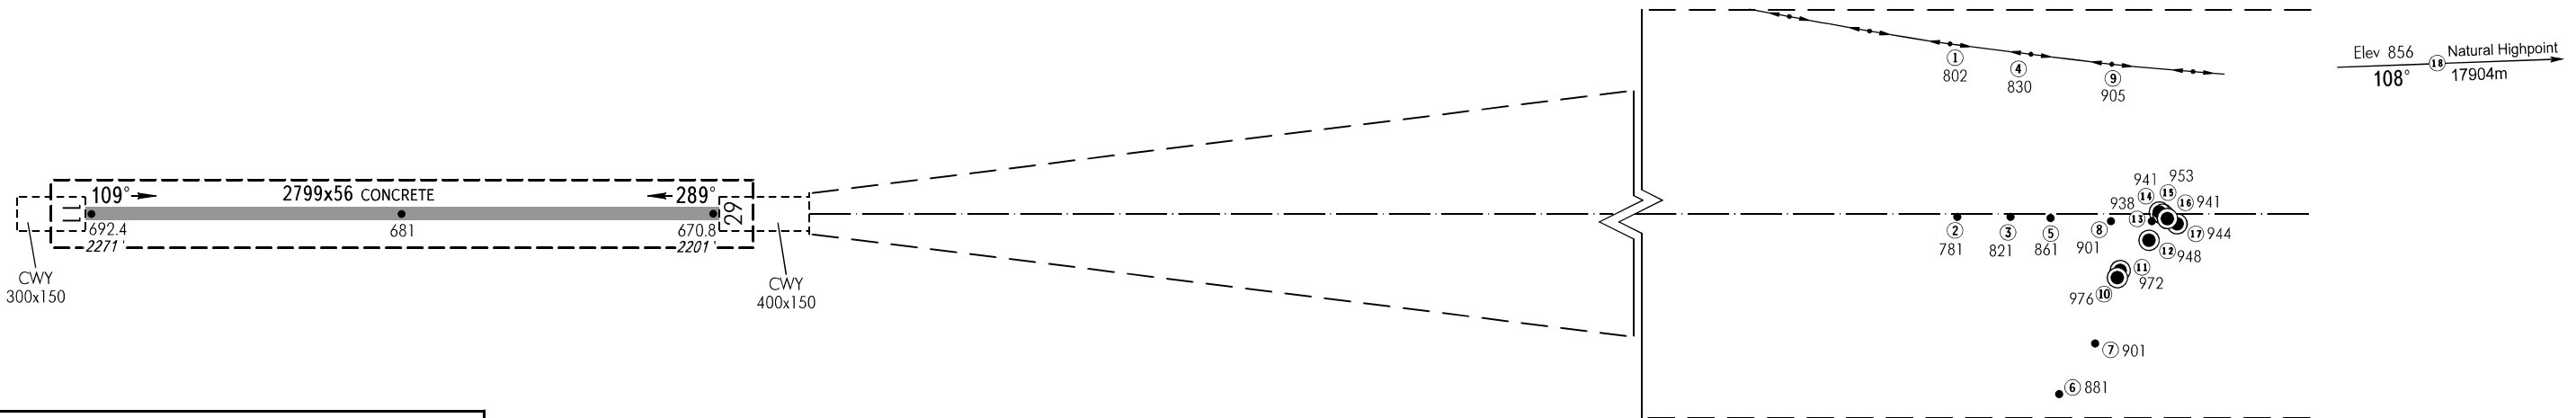

**AERODROME OBSTACLE  
CHART - ICAO**

TYPE **A** (OPERATING LIMITATIONS)

DIMENSIONS IN METRES, ELEVATIONS IN METRES AND FEET

**CHITA, RUSSIA**  
KADALA  
RWY 11

MAGNETIC VARIATION **8°W** 2011

DECLARED DISTANCES	
	<b>RWY 11</b>
TAKE-OFF RUN AVAILABLE	2799
TAKE-OFF DISTANCE AVAILABLE	3199
ACCELERATE-STOP DISTANCE AVAILABLE	2799
LANDING DISTANCE AVAILABLE	2799

LEGEND	
IDENTIFICATION NUMBER	①
POLE, TOWER, SPIRE, ANTENNA, MAST	●
MOUNTAIN	•
ELECTRIC POWER LINE	— — — —