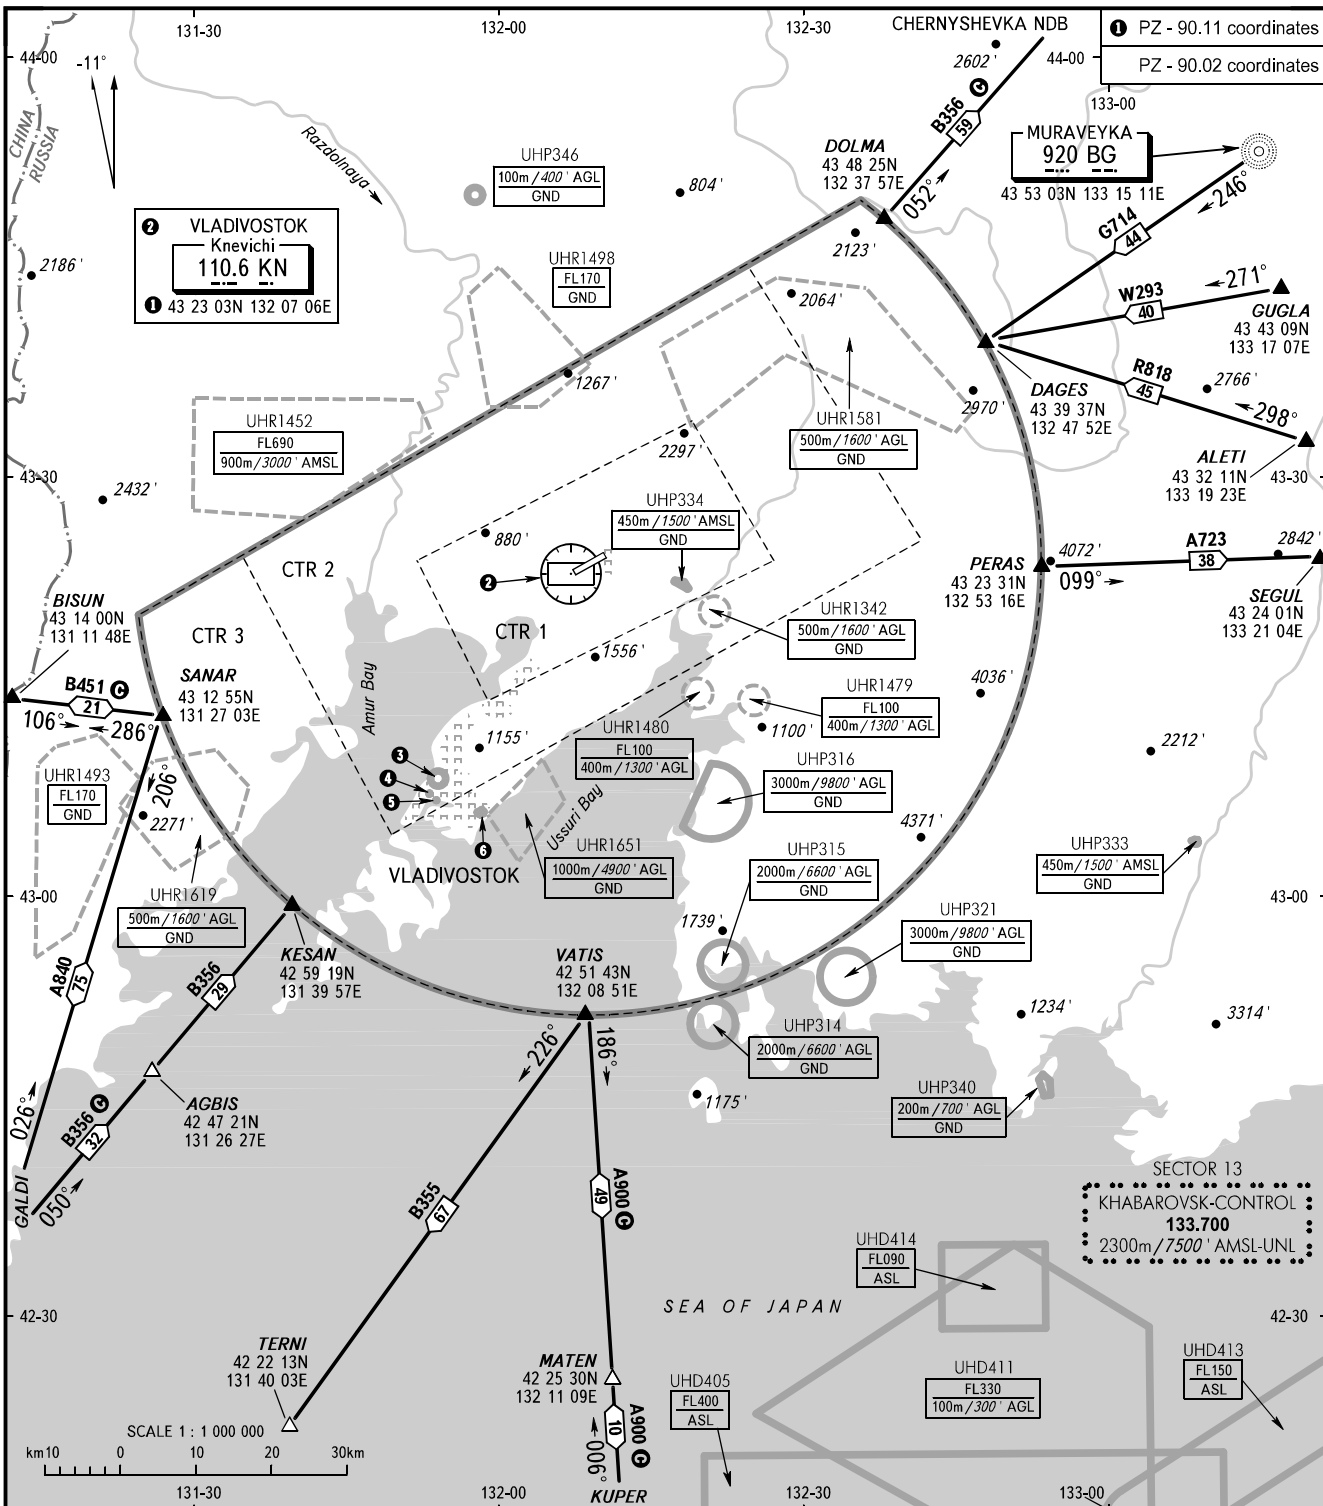

AREA CHART - ICAO

ARRIVAL, DEPARTURE
AND TRANSIT ROUTES

VLADIVOSTOK, RUSSIA

KNEVICH

3 UHP339
100m/400' AGL
GND

6 UHP335
450m/1500' AMSL
GND

4 UHP349
150m/500' AGL
GND

5 UHP348
150m/500' AGL
GND

BEARINGS AND TRACKS ARE MAGNETIC
ALTITUDES AND ELEVATIONS IN FEET
DISTANCES IN KILOMETRES

CHANGE: New chart