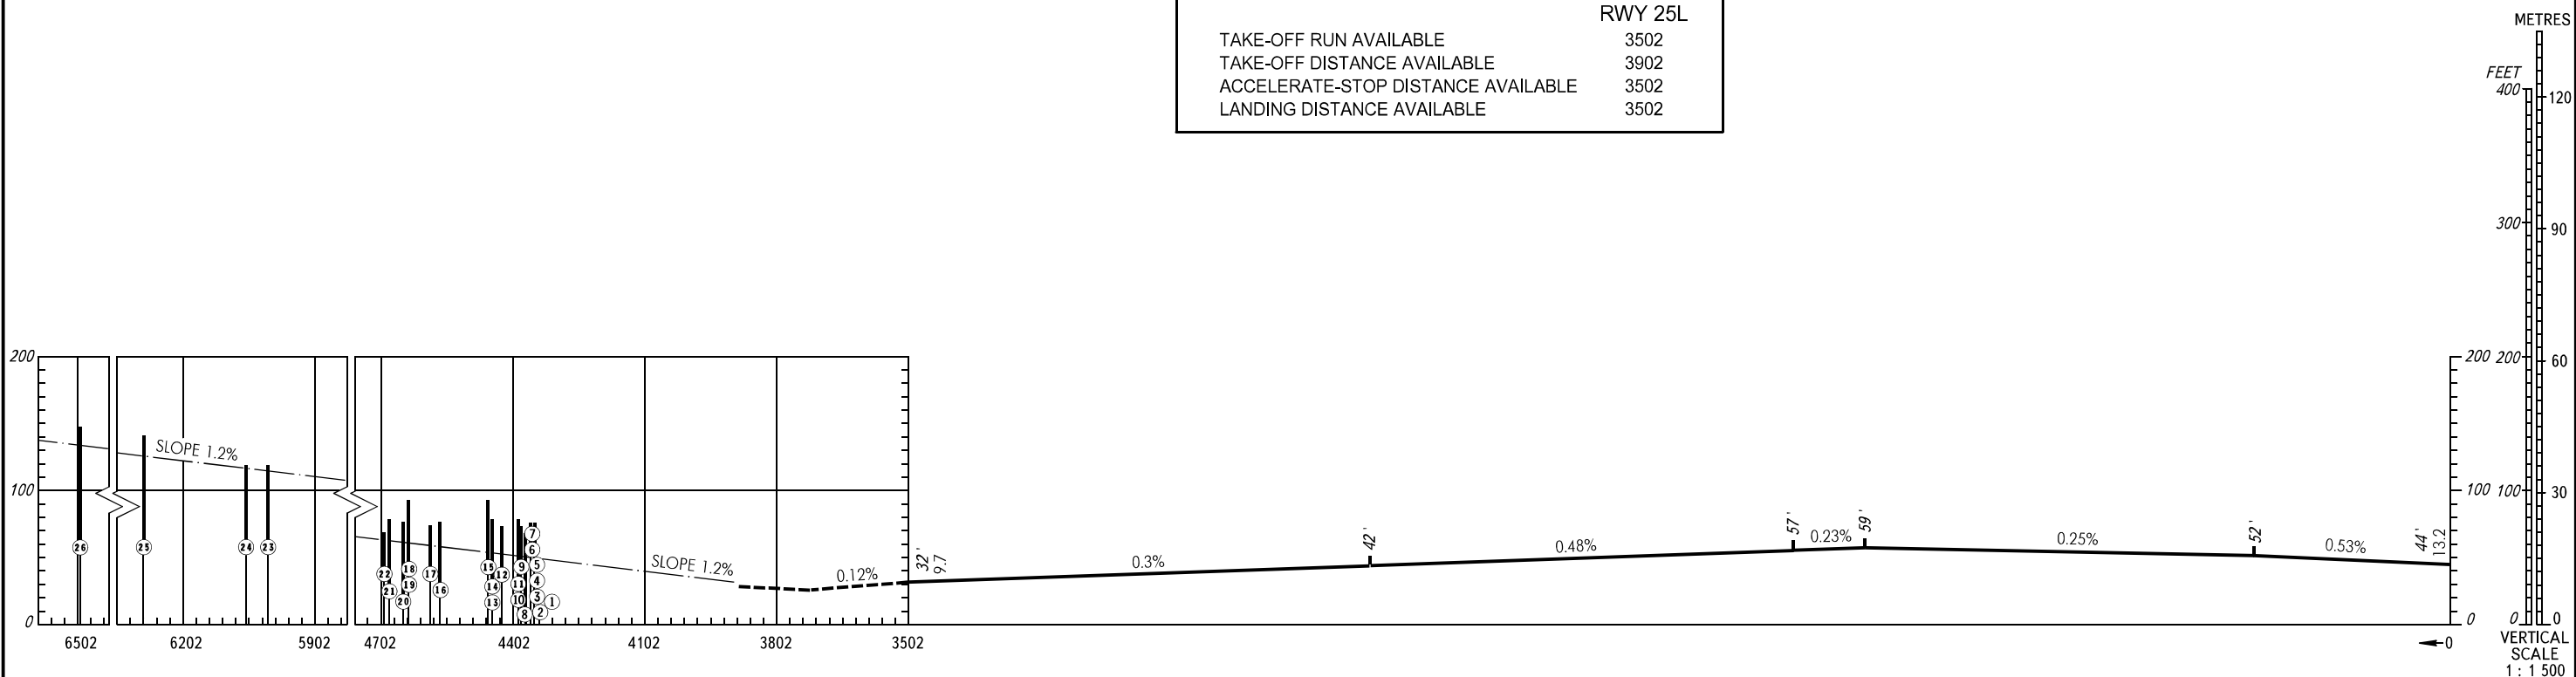

AERODROME OBSTACLE
CHART - ICAO

TYPE **A** (OPERATING LIMITATIONS)

DIMENSIONS IN METRES, ELEVATIONS IN FEET AND METRES

VLADIVOSTOK, RUSSIA
KNEVICH
RWY 25L

MAGNETIC VARIATION **11°W** (2020)

DECLARED DISTANCES	
TAKE-OFF RUN AVAILABLE	RWY 25L 3502
TAKE-OFF DISTANCE AVAILABLE	3902
ACCELERATE-STOP DISTANCE AVAILABLE	3502
LANDING DISTANCE AVAILABLE	3502

LEGEND

IDENTIFICATION NUMBER	①
ANTENNA, MAST	●
TREES	🌳
TERRAIN	•
BUILDING, CONTAINER	■