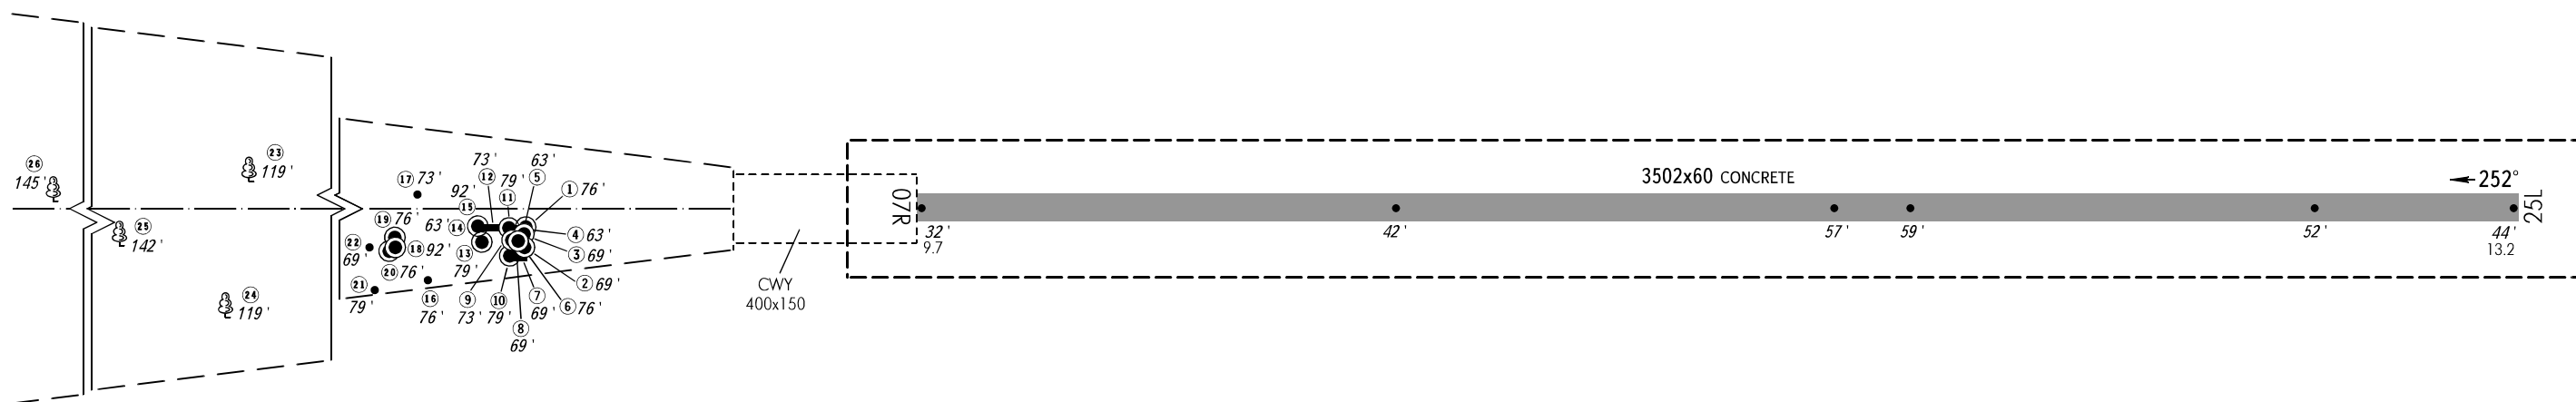

AERODROME OBSTACLE
CHART - ICAO

TYPE **A** (OPERATING LIMITATIONS)

DIMENSIONS IN METRES, ELEVATIONS IN FEET AND METRES

VLADIVOSTOK, RUSSIA
KNEVICH
RWY 25L

MAGNETIC VARIATION **11°W** (2020)

DECLARED DISTANCES	
TAKE-OFF RUN AVAILABLE	RWY 25L 3502
TAKE-OFF DISTANCE AVAILABLE	3902
ACCELERATE-STOP DISTANCE AVAILABLE	3502
LANDING DISTANCE AVAILABLE	3502

LEGEND

IDENTIFICATION NUMBER	①
ANTENNA, MAST	●
TREES	🌳
TERRAIN	•
BUILDING, CONTAINER	■