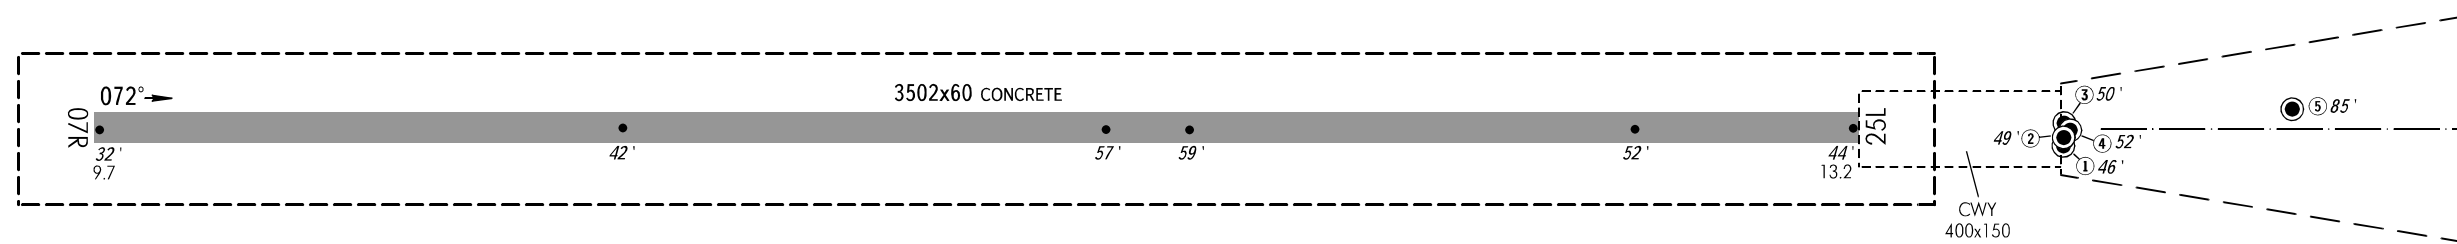

AERODROME OBSTACLE  
CHART - ICAO

TYPE **A** (OPERATING LIMITATIONS)

DIMENSIONS IN METRES, ELEVATIONS IN *FEET* AND METRES

VLADIVOSTOK, RUSSIA  
KNEVICH  
RWY 07R

MAGNETIC VARIATION **11°W** (2020)

DECLARED DISTANCES	
RWY 07R	
3502	TAKE-OFF RUN AVAILABLE
3902	TAKE-OFF DISTANCE AVAILABLE
3502	ACCELERATE-STOP DISTANCE AVAILABLE
3502	LANDING DISTANCE AVAILABLE

LEGEND

LEGEND	
IDENTIFICATION NUMBER	①
ANTENNA, MAST	●

CHANGE: New chart