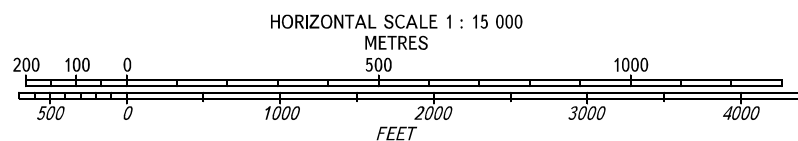

AERODROME OBSTACLE  
CHART - ICAO

TYPE **A** (OPERATING LIMITATIONS)

DIMENSIONS IN METRES, ELEVATIONS IN *FEET* AND METRES

VLADIVOSTOK, RUSSIA  
KNEVICH  
RWY 07R

MAGNETIC VARIATION **11°W** (2020)

DECLARED DISTANCES	
RWY 07R	
3502	TAKE-OFF RUN AVAILABLE
3902	TAKE-OFF DISTANCE AVAILABLE
3502	ACCELERATE-STOP DISTANCE AVAILABLE
3502	LANDING DISTANCE AVAILABLE

LEGEND

LEGEND	
IDENTIFICATION NUMBER	①
ANTENNA, MAST	●

CHANGE: New chart