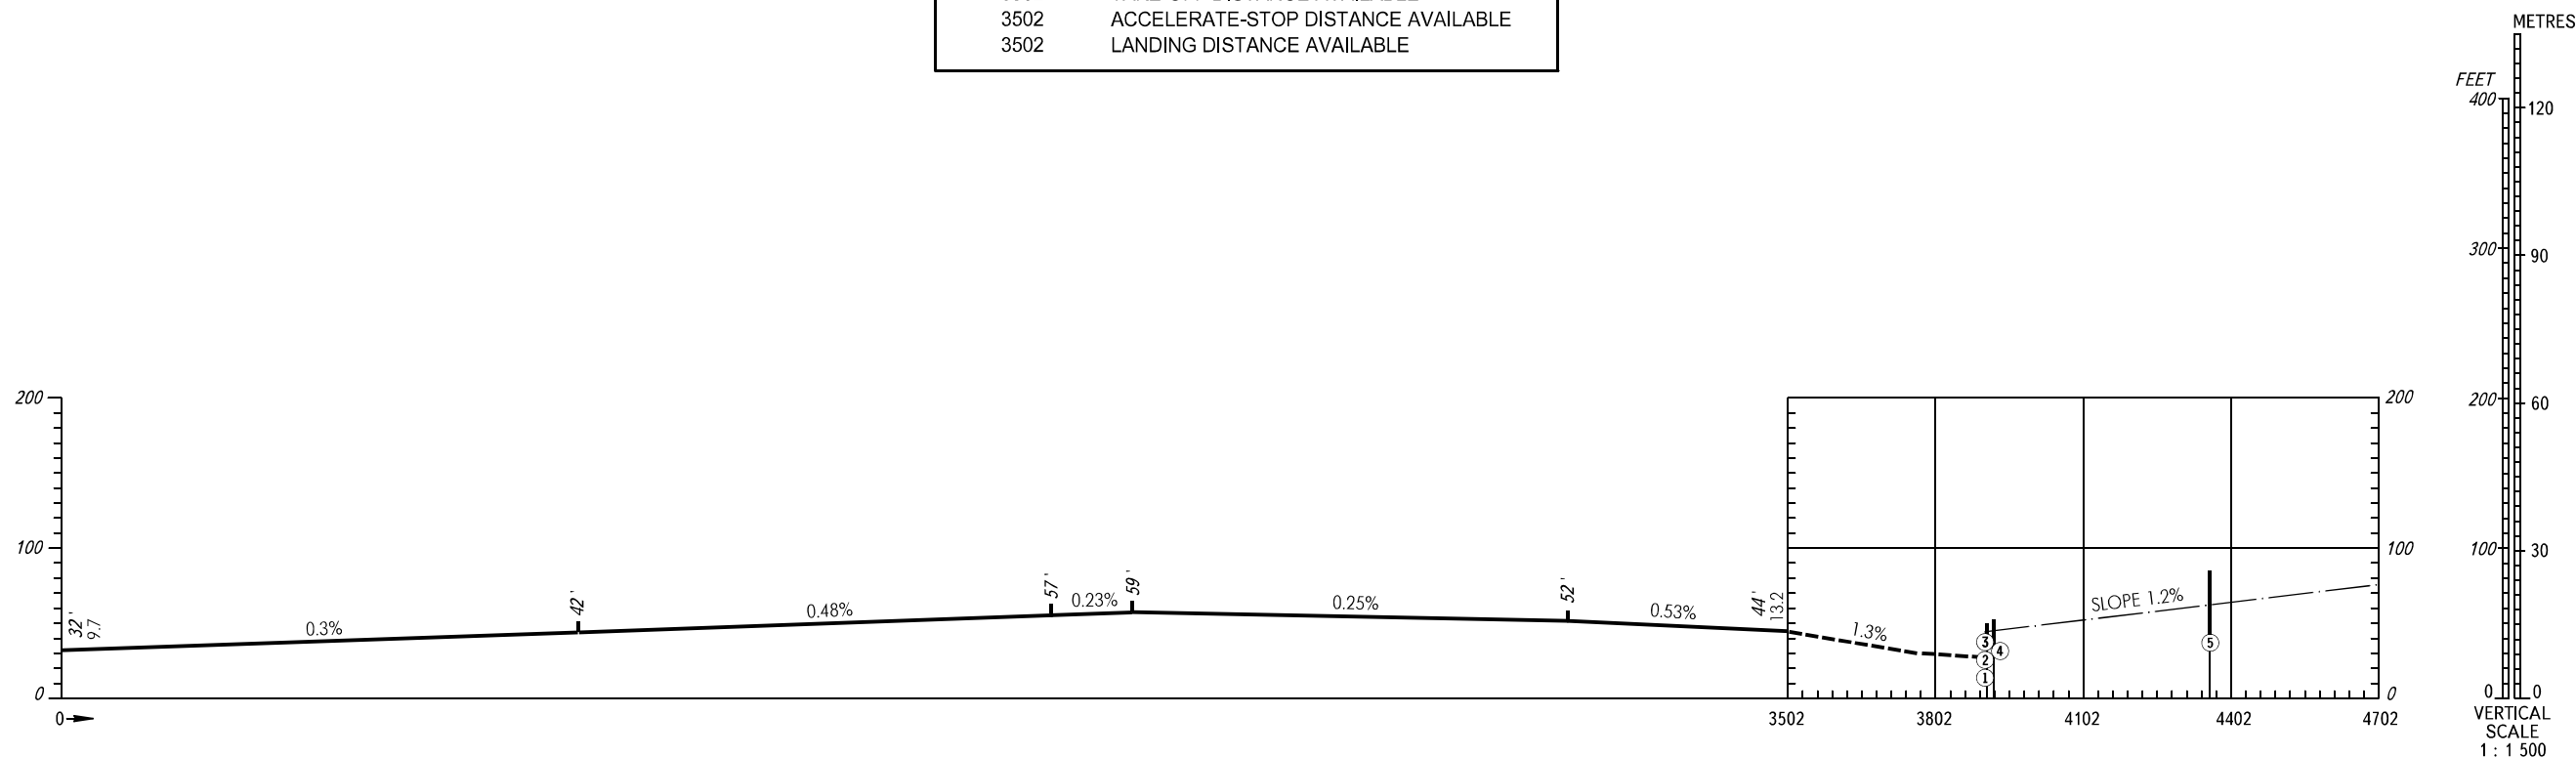

AERODROME OBSTACLE  
CHART - ICAO

TYPE **A** (OPERATING LIMITATIONS)

DIMENSIONS IN METRES, ELEVATIONS IN *FEET* AND METRES

VLADIVOSTOK, RUSSIA  
KNEVICH  
RWY 07R

MAGNETIC VARIATION **11°W** (2020)

DECLARED DISTANCES	
RWY 07R	
3502	TAKE-OFF RUN AVAILABLE
3902	TAKE-OFF DISTANCE AVAILABLE
3502	ACCELERATE-STOP DISTANCE AVAILABLE
3502	LANDING DISTANCE AVAILABLE

LEGEND

LEGEND	
IDENTIFICATION NUMBER	①
ANTENNA, MAST	●

CHANGE: New chart