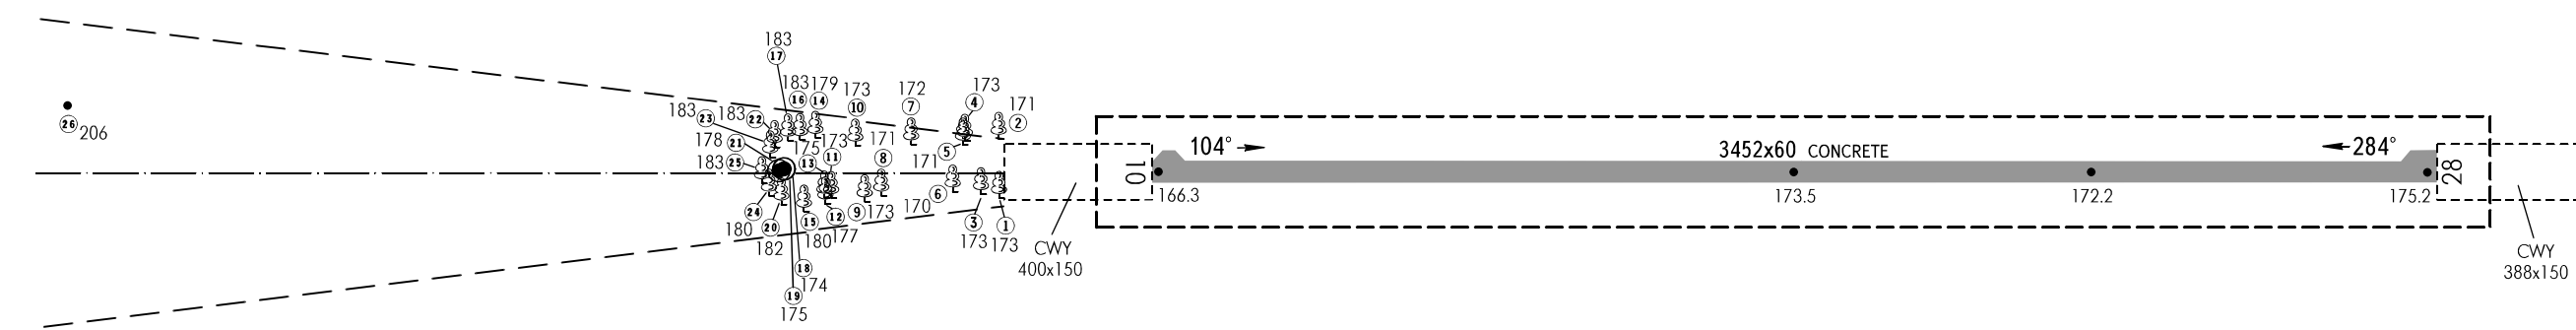

AERODROME OBSTACLE
CHART - ICAO

TYPE A (OPERATING LIMITATIONS)

DIMENSIONS AND ELEVATIONS IN METRES

MAGADAN, RUSSIA
SOKOL
RWY 28

MAGNETIC VARIATION 11°W 2020

DECLARED DISTANCES	
	RWY 28
TAKE-OFF RUN AVAILABLE	3452
TAKE-OFF DISTANCE AVAILABLE	3852
ACCELERATE STOP DISTANCE AVAILABLE	3452
LANDING DISTANCE AVAILABLE	3452

LEGEND	
IDENTIFICATION NUMBER	①
MAST, ANTENNA	●
TREE, TREES	🌳
RELIEF	•