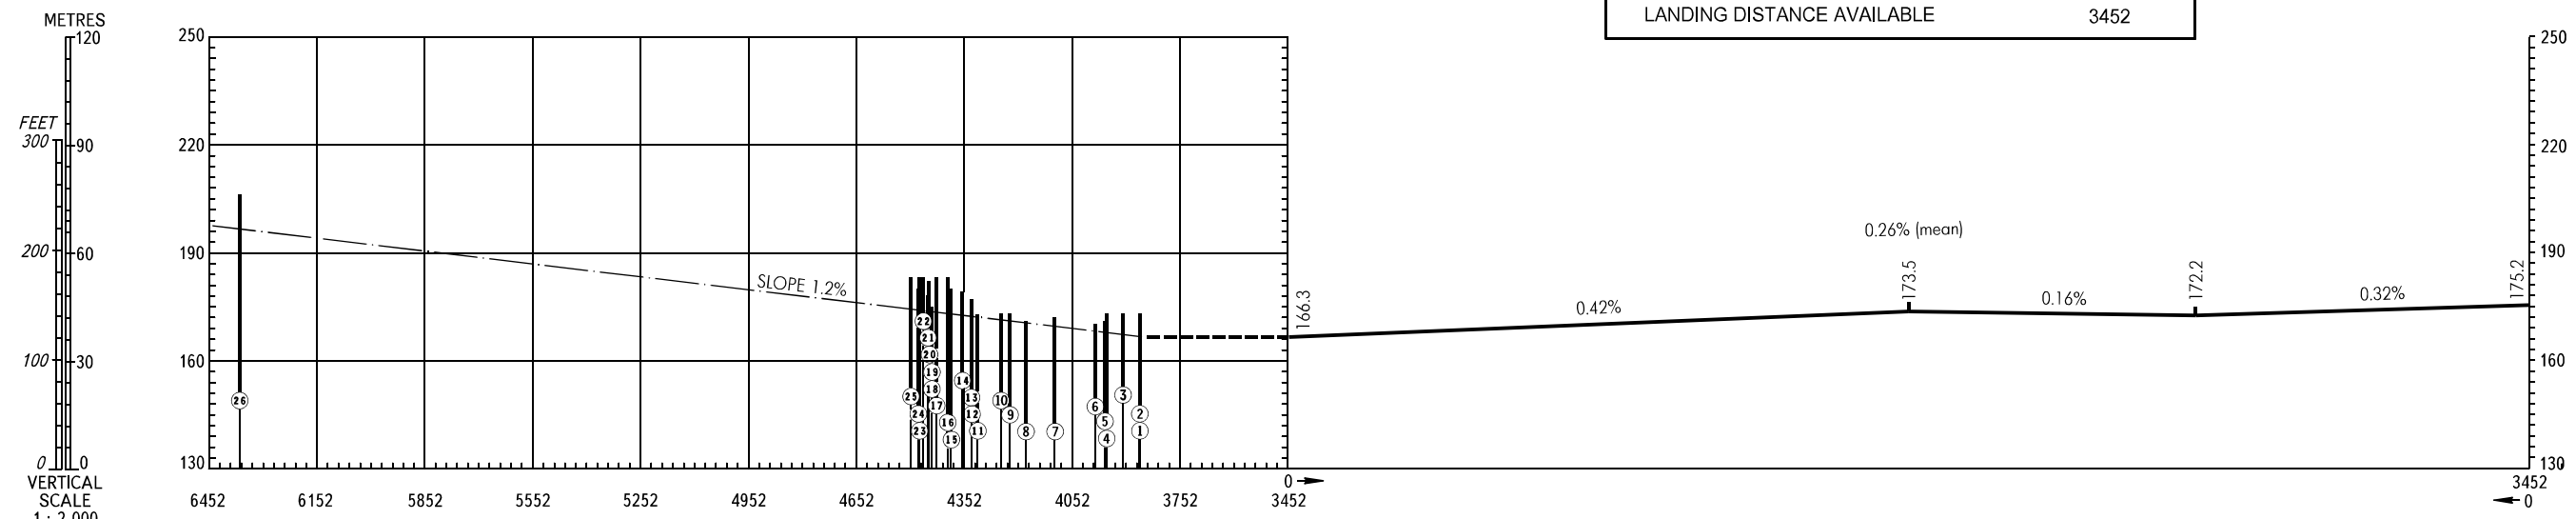

AERODROME OBSTACLE
CHART - ICAO

TYPE A (OPERATING LIMITATIONS)

DIMENSIONS AND ELEVATIONS IN METRES

MAGADAN, RUSSIA
SOKOL
RWY 28

MAGNETIC VARIATION 11°W 2020

DECLARED DISTANCES	
	RWY 28
TAKE-OFF RUN AVAILABLE	3452
TAKE-OFF DISTANCE AVAILABLE	3852
ACCELERATE STOP DISTANCE AVAILABLE	3452
LANDING DISTANCE AVAILABLE	3452

LEGEND	
IDENTIFICATION NUMBER	①
MAST, ANTENNA	●
TREE, TREES	🌳
RELIEF	•