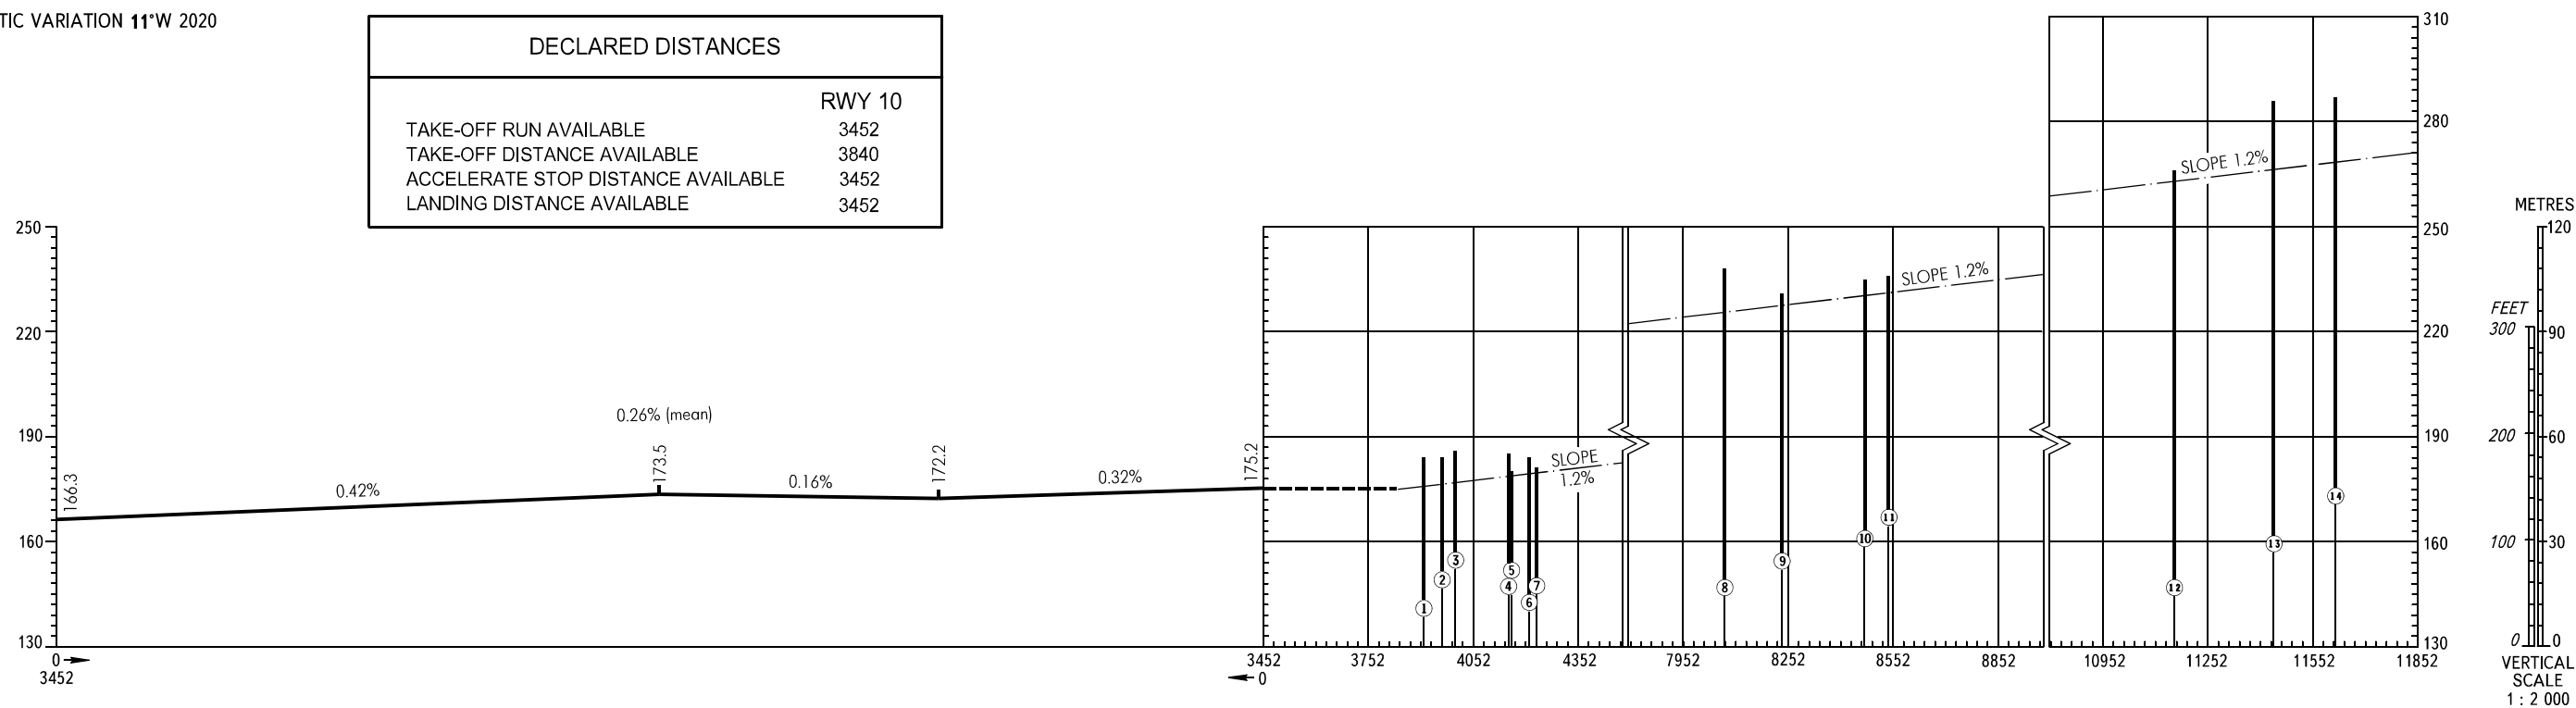

AERODROME OBSTACLE
CHART - ICAO

TYPE **A** (OPERATING LIMITATIONS)

DIMENSIONS AND ELEVATIONS IN METRES

MAGADAN, RUSSIA
SOKOL
RWY 10

MAGNETIC VARIATION 11°W 2020

DECLARED DISTANCES	
TAKE-OFF RUN AVAILABLE	RWY 10 3452
TAKE-OFF DISTANCE AVAILABLE	3840
ACCELERATE STOP DISTANCE AVAILABLE	3452
LANDING DISTANCE AVAILABLE	3452

LEGEND	
IDENTIFICATION NUMBER	①
POWER TRANSMISSION PYLON	●
TREE, TREES	🌳
CRANE	∧