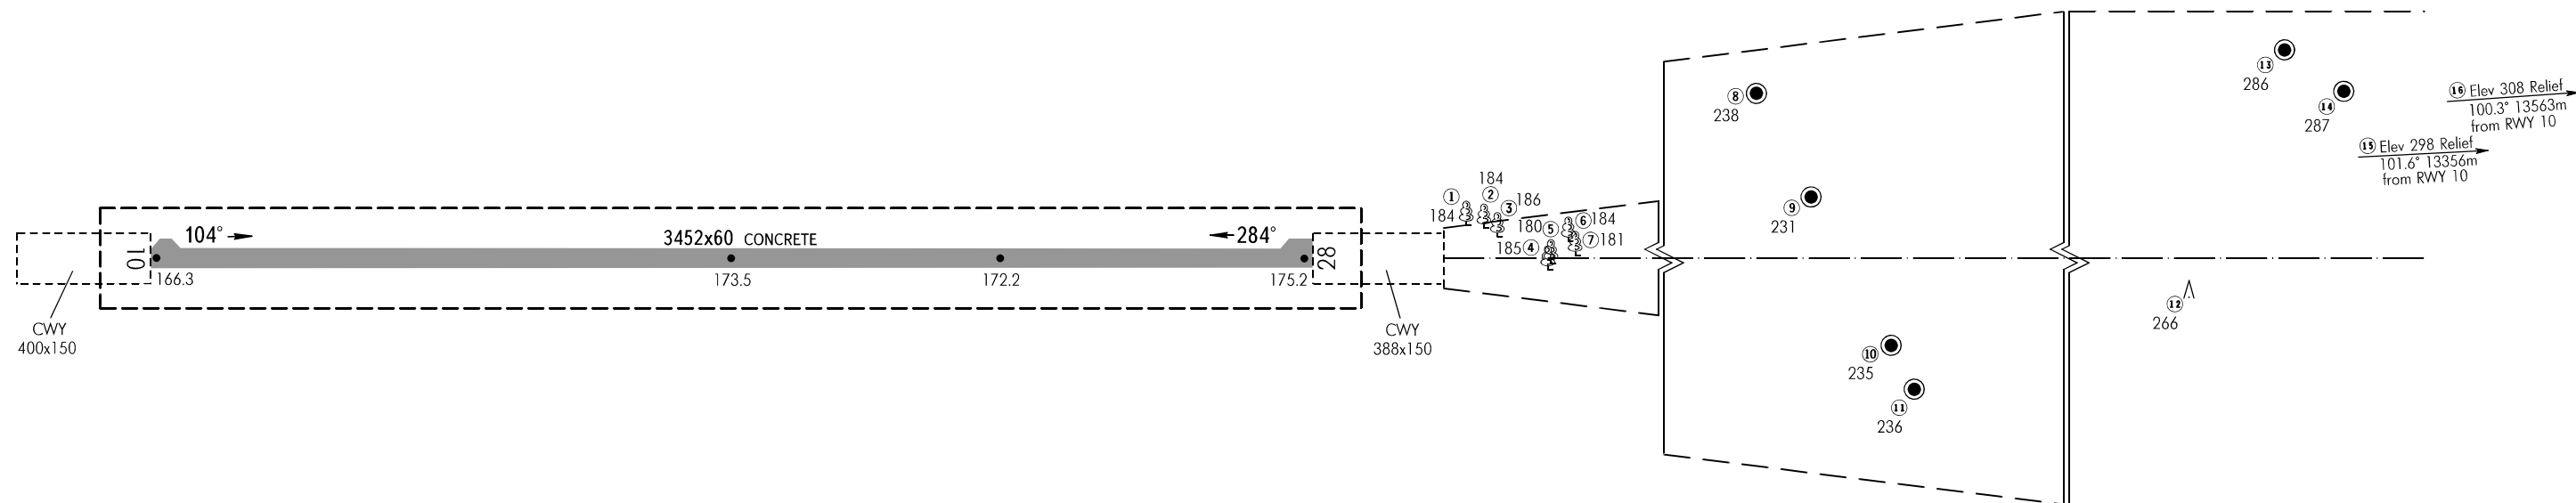

AERODROME OBSTACLE
CHART - ICAO

TYPE **A** (OPERATING LIMITATIONS)

DIMENSIONS AND ELEVATIONS IN METRES

MAGADAN, RUSSIA
SOKOL
RWY 10

MAGNETIC VARIATION 11°W 2020

DECLARED DISTANCES	
TAKE-OFF RUN AVAILABLE	RWY 10 3452
TAKE-OFF DISTANCE AVAILABLE	3840
ACCELERATE STOP DISTANCE AVAILABLE	3452
LANDING DISTANCE AVAILABLE	3452

LEGEND	
IDENTIFICATION NUMBER	①
POWER TRANSMISSION PYLON	●
TREE, TREES	🌳
CRANE	∧