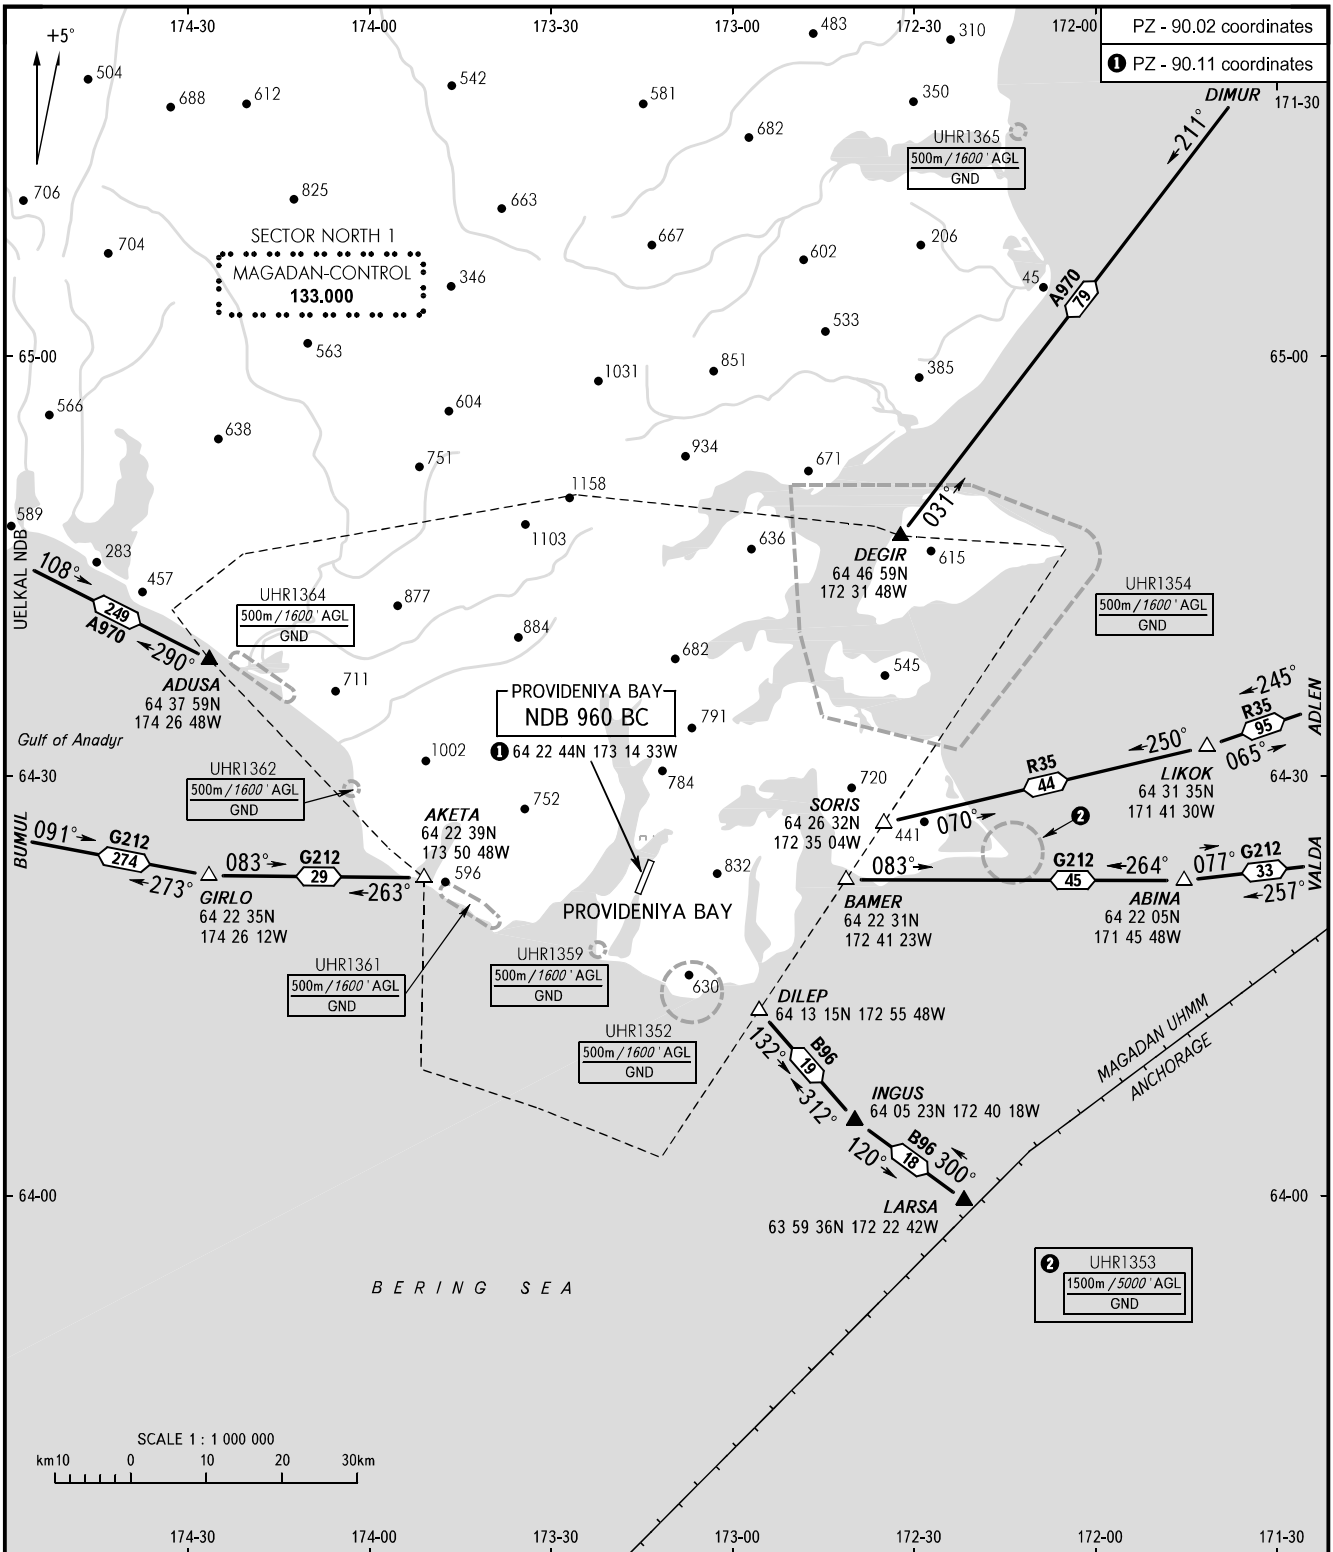

AREA CHART - ICAO

ARRIVAL, DEPARTURE
AND TRANSIT ROUTES

PROVIDENIYA BAY, RUSSIA

PROVIDENIYA

CHANGE: New chart

BEARINGS AND TRACKS ARE MAGNETIC
ALTITUDES, HEIGHTS AND ELEVATIONS IN METRES
DISTANCES IN KILOMETRES