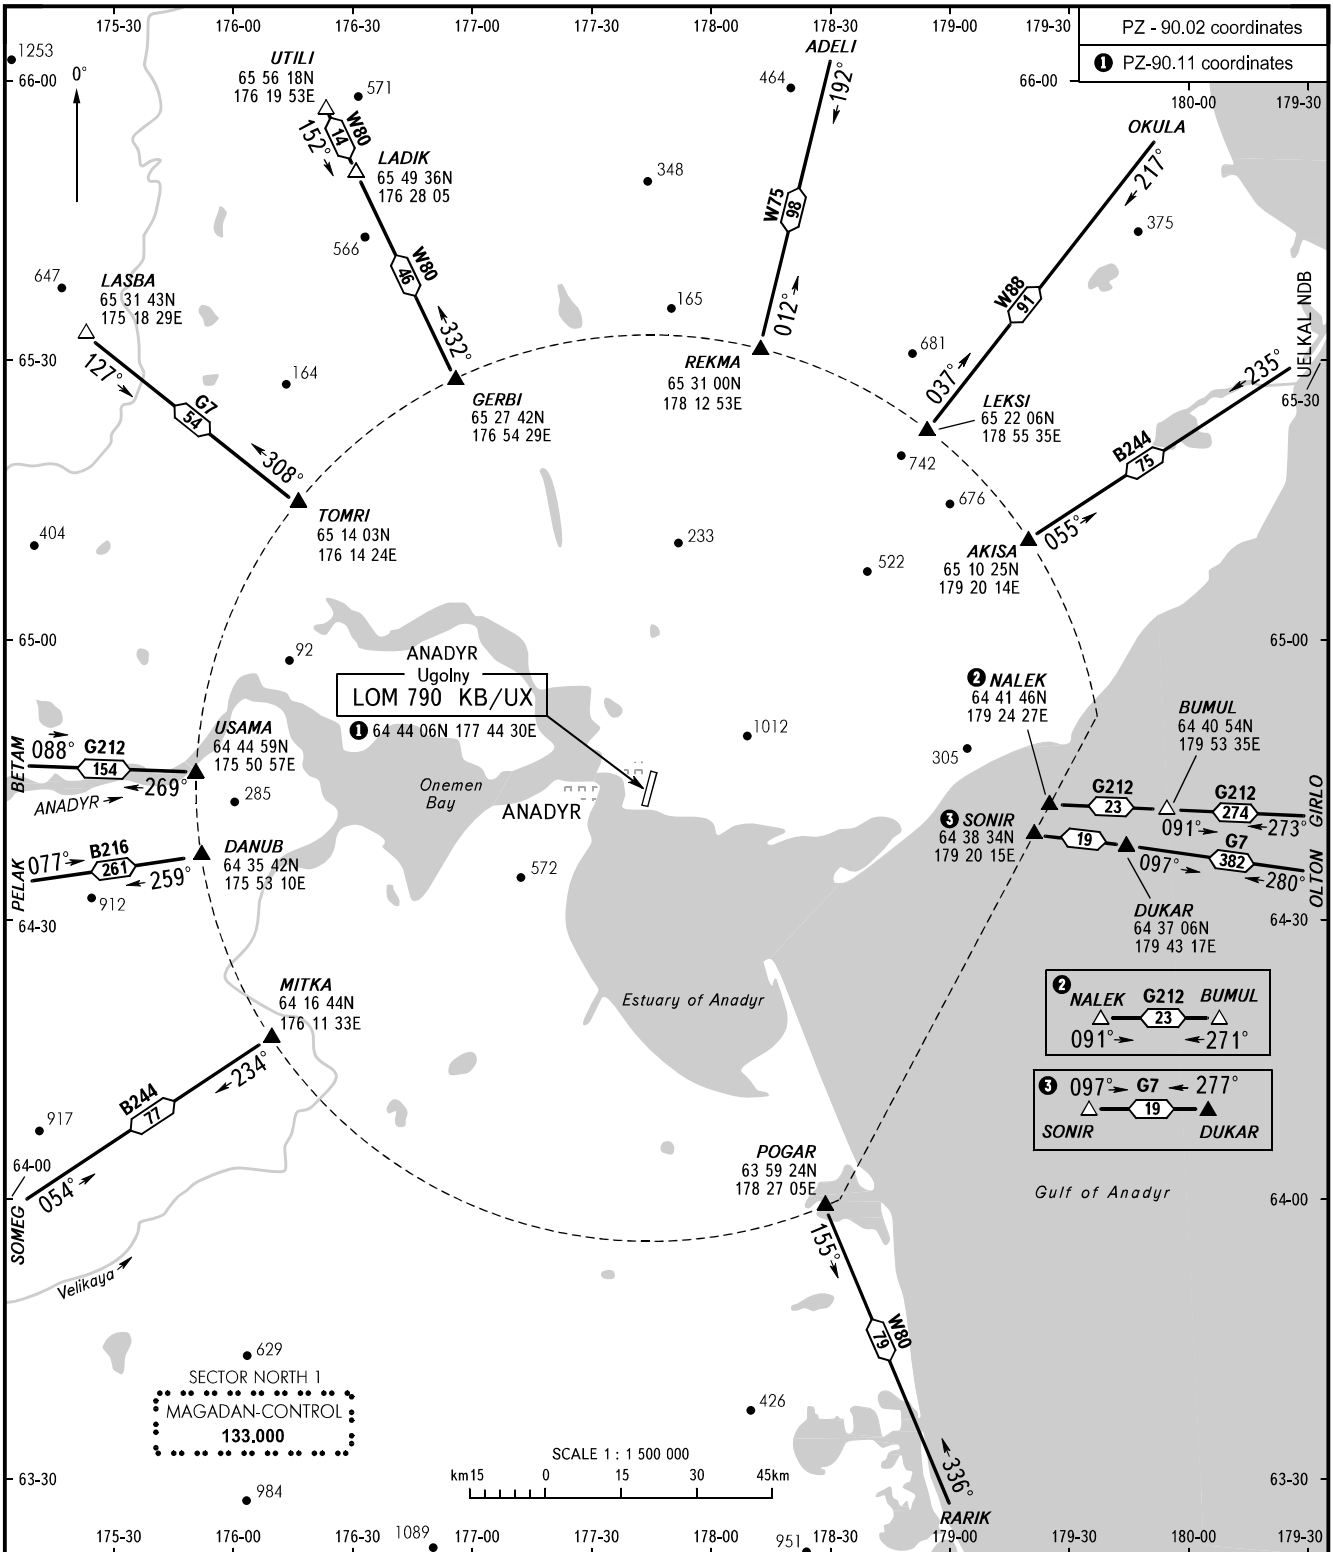

AREA CHART - ICAO

ARRIVAL, DEPARTURE  
AND TRANSIT ROUTES

ANADYR, RUSSIA

UGOLNY

ANADYR APPROACH 120.500

BEARINGS AND TRACKS ARE MAGNETIC  
 ALTITUDES, HEIGHTS AND ELEVATIONS IN METRES  
 DISTANCES IN KILOMETRES