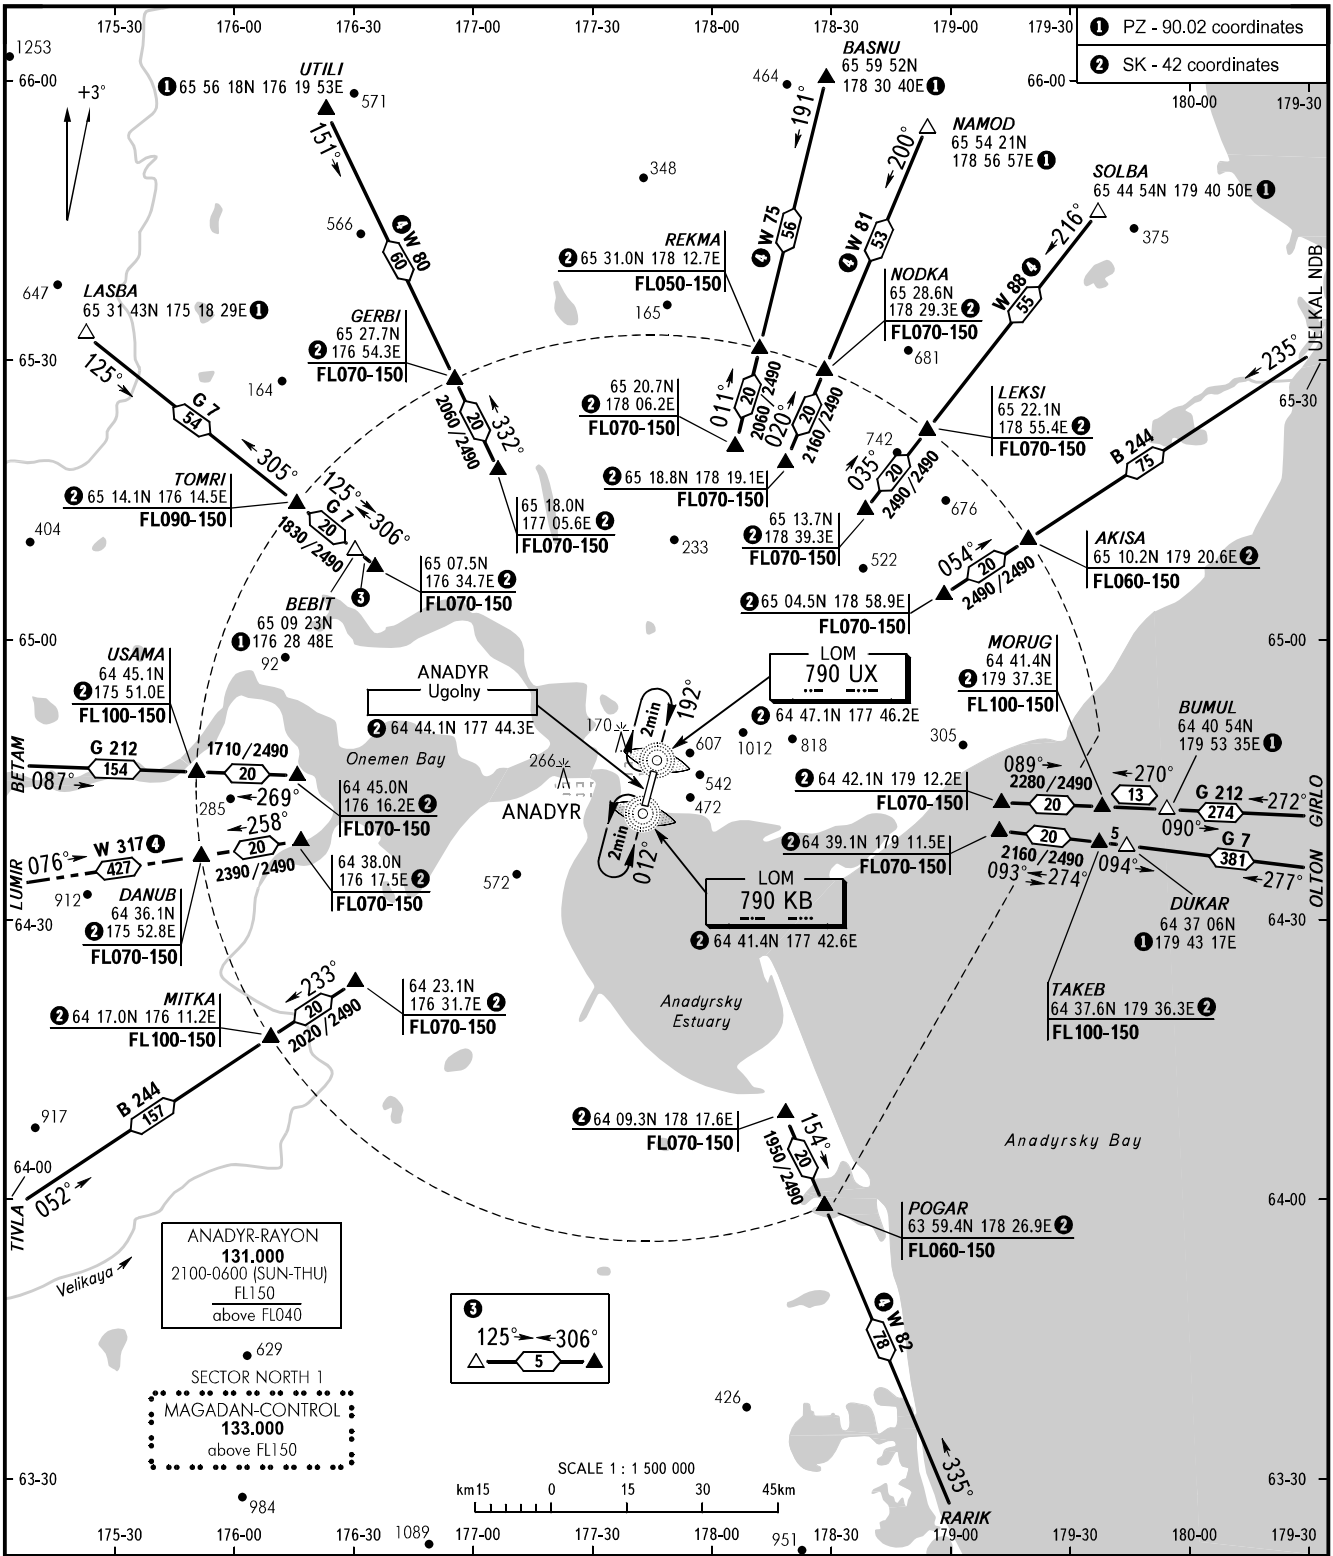

AREA CHART - ICAO

ARRIVAL, DEPARTURE  
AND TRANSIT ROUTES

ANADYR, RUSSIA

TMA UGOLNY

APPROACH 124.000

④ Only for Russian users of airspace.

BEARINGS AND TRACKS ARE MAGNETIC  
 ALTITUDES, HEIGHTS AND ELEVATIONS ARE IN METRES  
 DISTANCES ARE IN KILOMETRES