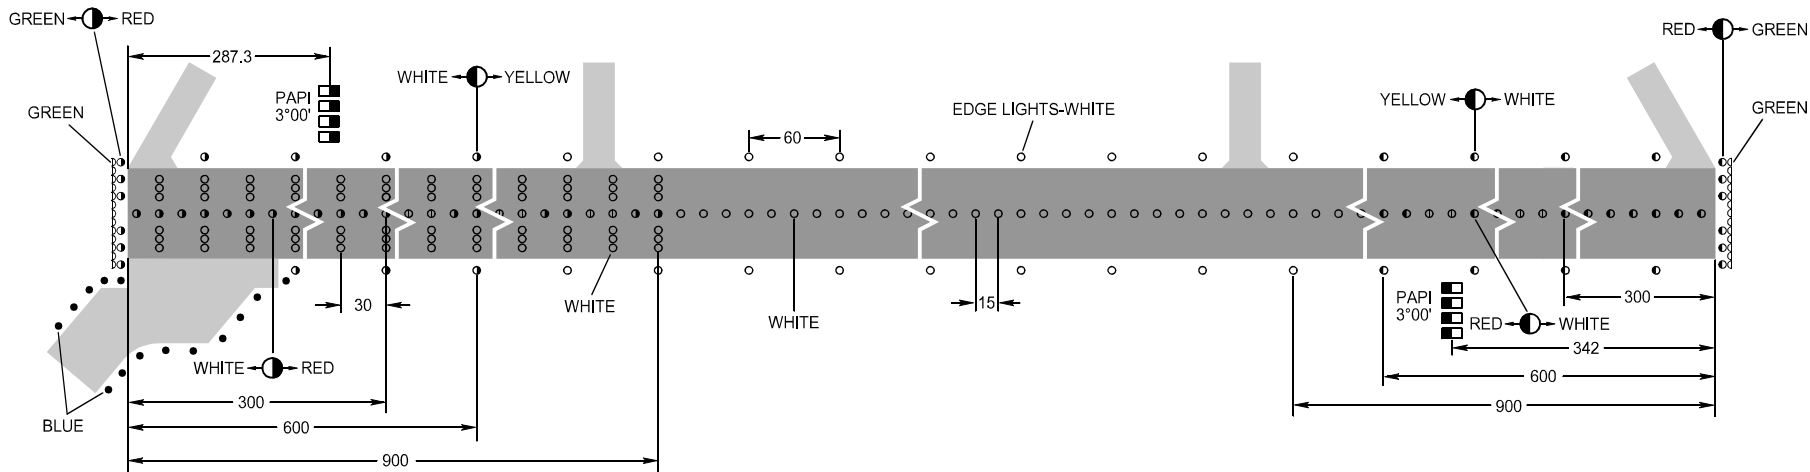

MARKING AIDS RWY 01 / 19 AND EXIT TWY

LIGHTING AIDS RWY 01 / 19 AND EXIT TWY

AERODROME LIGHTING

Runway: Edge-white last 600m yellow.

Threshold: Green.

ELEVATIONS AND
DIMENSIONS IN METRES
BEARINGS ARE MAGNETIC