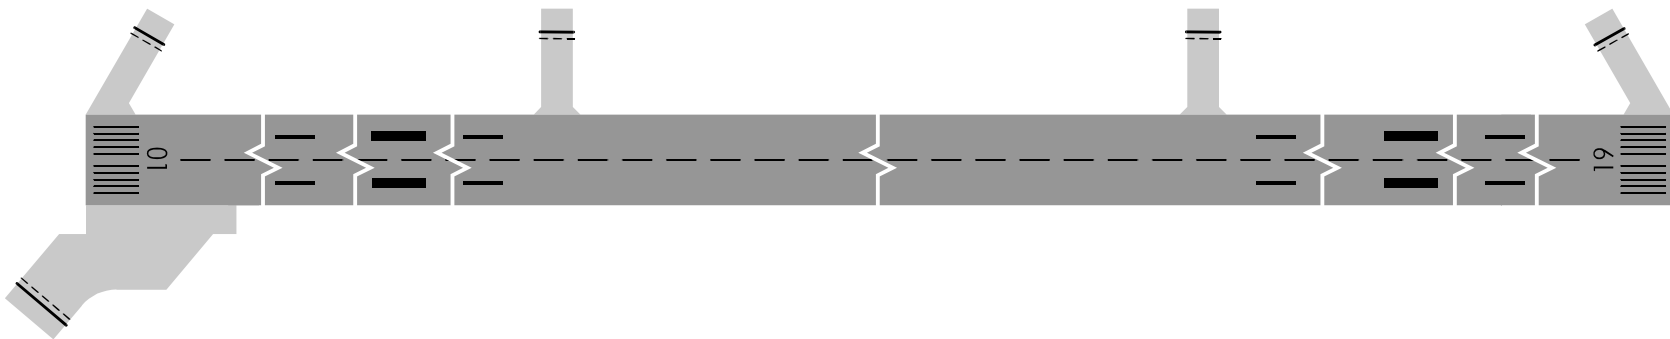

MARKING AIDS RWY 01 / 19 AND EXIT TWY

LIGHTING AIDS RWY 01 / 19 AND EXIT TWY

AERODROME LIGHTING

Runway: Edge-white last 600m yellow.

Threshold: Green.

ELEVATIONS AND
DIMENSIONS IN METRES
BEARINGS ARE MAGNETIC