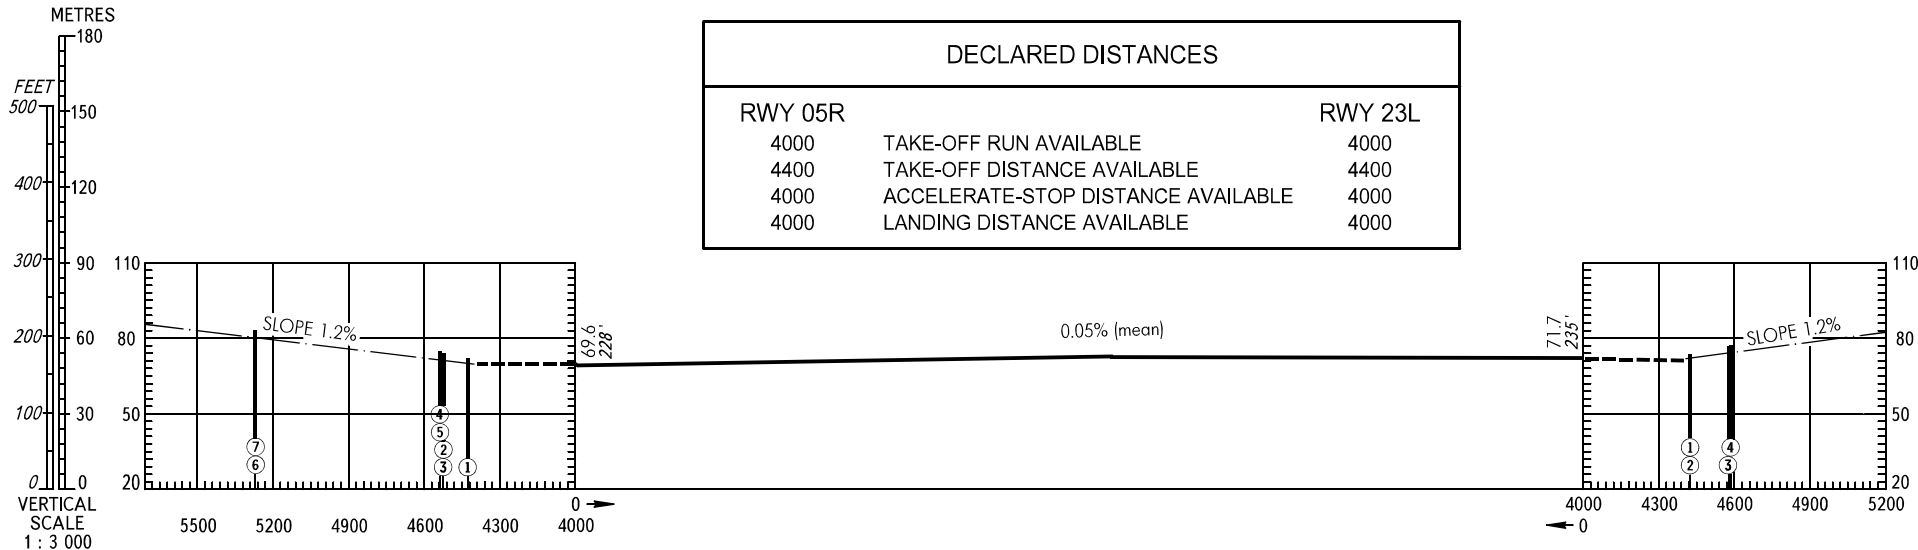

# AERODROME OBSTACLE CHART - ICAO

TYPE **A** (OPERATING LIMITATIONS)

DIMENSIONS AND ELEVATIONS IN METRES

**KHABAROVSK, RUSSIA**  
NOVY  
RWY 05R/23L

MAGNETIC VARIATION **12° W**

DECLARED DISTANCES		
RWY 05R		RWY 23L
4000	TAKE-OFF RUN AVAILABLE	4000
4400	TAKE-OFF DISTANCE AVAILABLE	4400
4000	ACCELERATE-STOP DISTANCE AVAILABLE	4000
4000	LANDING DISTANCE AVAILABLE	4000