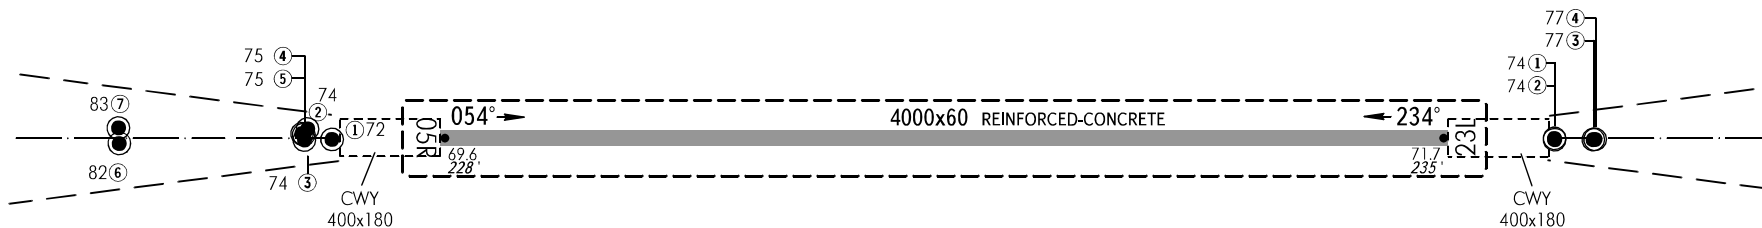

# AERODROME OBSTACLE CHART - ICAO

TYPE **A** (OPERATING LIMITATIONS)

DIMENSIONS AND ELEVATIONS IN METRES

**KHABAROVSK, RUSSIA**  
NOVY  
RWY 05R/23L

MAGNETIC VARIATION **12° W**

DECLARED DISTANCES		
RWY 05R		RWY 23L
4000	TAKE-OFF RUN AVAILABLE	4000
4400	TAKE-OFF DISTANCE AVAILABLE	4400
4000	ACCELERATE-STOP DISTANCE AVAILABLE	4000
4000	LANDING DISTANCE AVAILABLE	4000