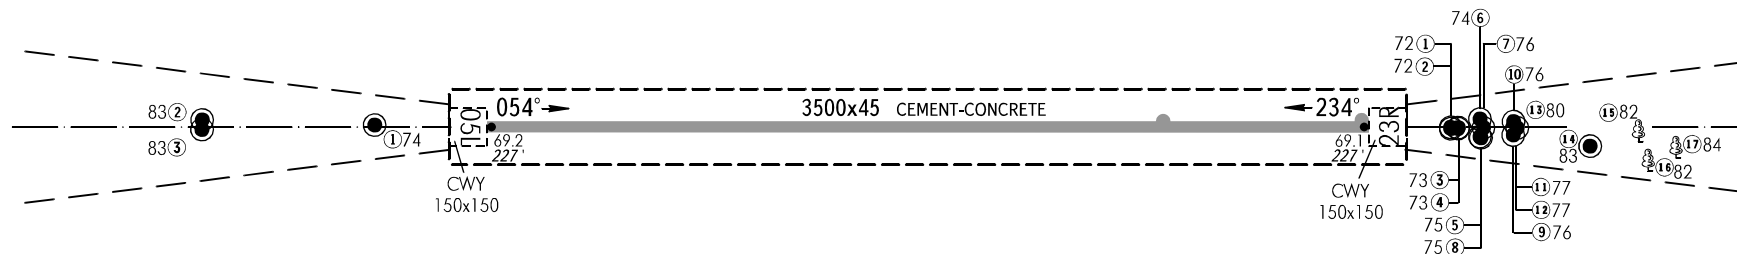

AERODROME OBSTACLE CHART - ICAO

TYPE **A** (OPERATING LIMITATIONS)

DIMENSIONS AND ELEVATIONS IN METRES

KHABAROVSK, RUSSIA
NOVY
RWY 05L/23R

MAGNETIC VARIATION **12° W**

DECLARED DISTANCES

RWY 05L		RWY 23R	
3500	TAKE-OFF RUN AVAILABLE	3500	
3650	TAKE-OFF DISTANCE AVAILABLE	3650	
3500	ACCELERATE-STOP DISTANCE AVAILABLE	3500	
3500	LANDING DISTANCE AVAILABLE	3500	

LEGEND

IDENTIFICATION	①
POLE, TOWER, SPIRE, ANTENNA, ETC	●
FOREST, TREES	🌳