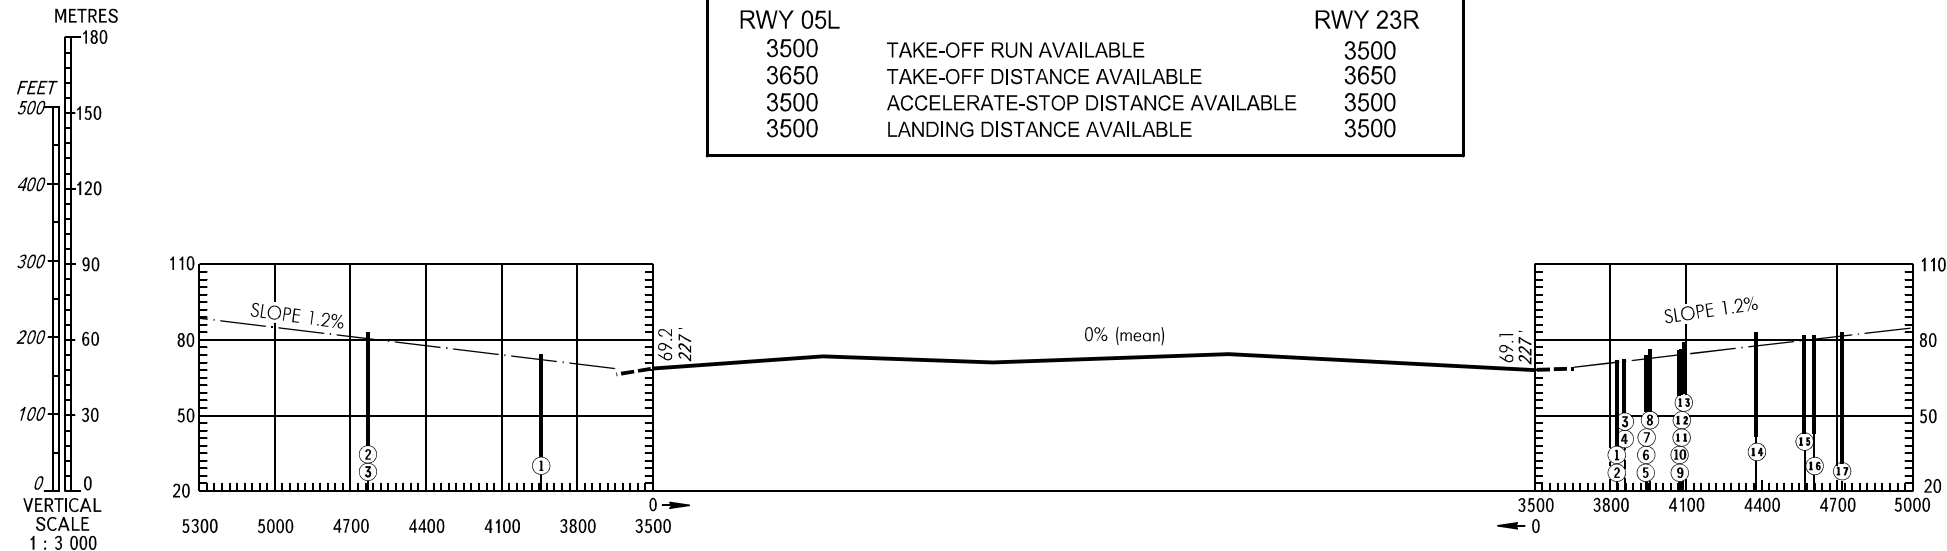

AERODROME OBSTACLE CHART - ICAO

TYPE **A** (OPERATING LIMITATIONS)

DIMENSIONS AND ELEVATIONS IN METRES

KHABAROVSK, RUSSIA
NOVY
RWY 05L/23R

MAGNETIC VARIATION **12° W**

DECLARED DISTANCES

RWY 05L		RWY 23R	
3500	TAKE-OFF RUN AVAILABLE	3500	
3650	TAKE-OFF DISTANCE AVAILABLE	3650	
3500	ACCELERATE-STOP DISTANCE AVAILABLE	3500	
3500	LANDING DISTANCE AVAILABLE	3500	