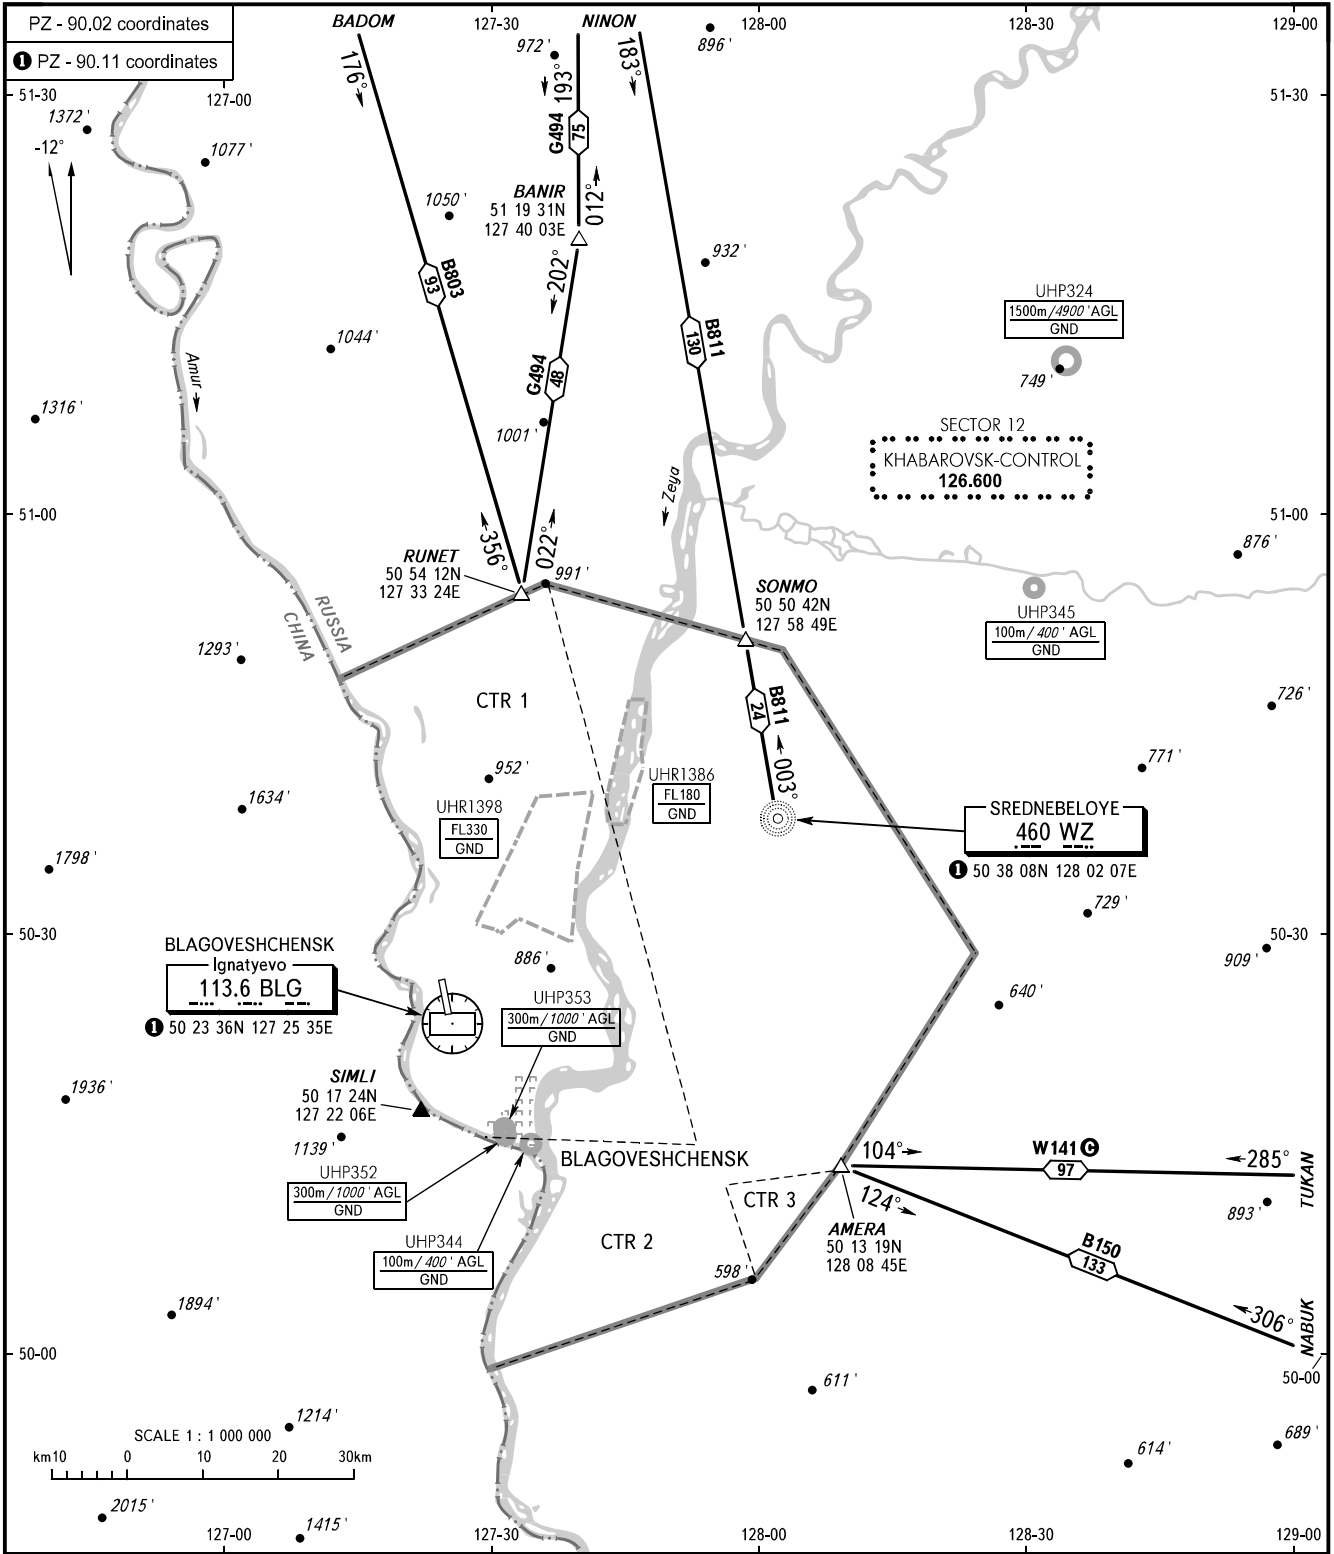

AREA CHART - ICAO

ARRIVAL, DEPARTURE
AND TRANSIT ROUTES

BLAGOVESHCHENSK, RUSSIA

IGNATYEVO

TOWER 127.200

BEARINGS AND TRACKS ARE MAGNETIC
ALTITUDES AND ELEVATIONS IN FEET
DISTANCES IN KILOMETRES

CHANGE: Heading