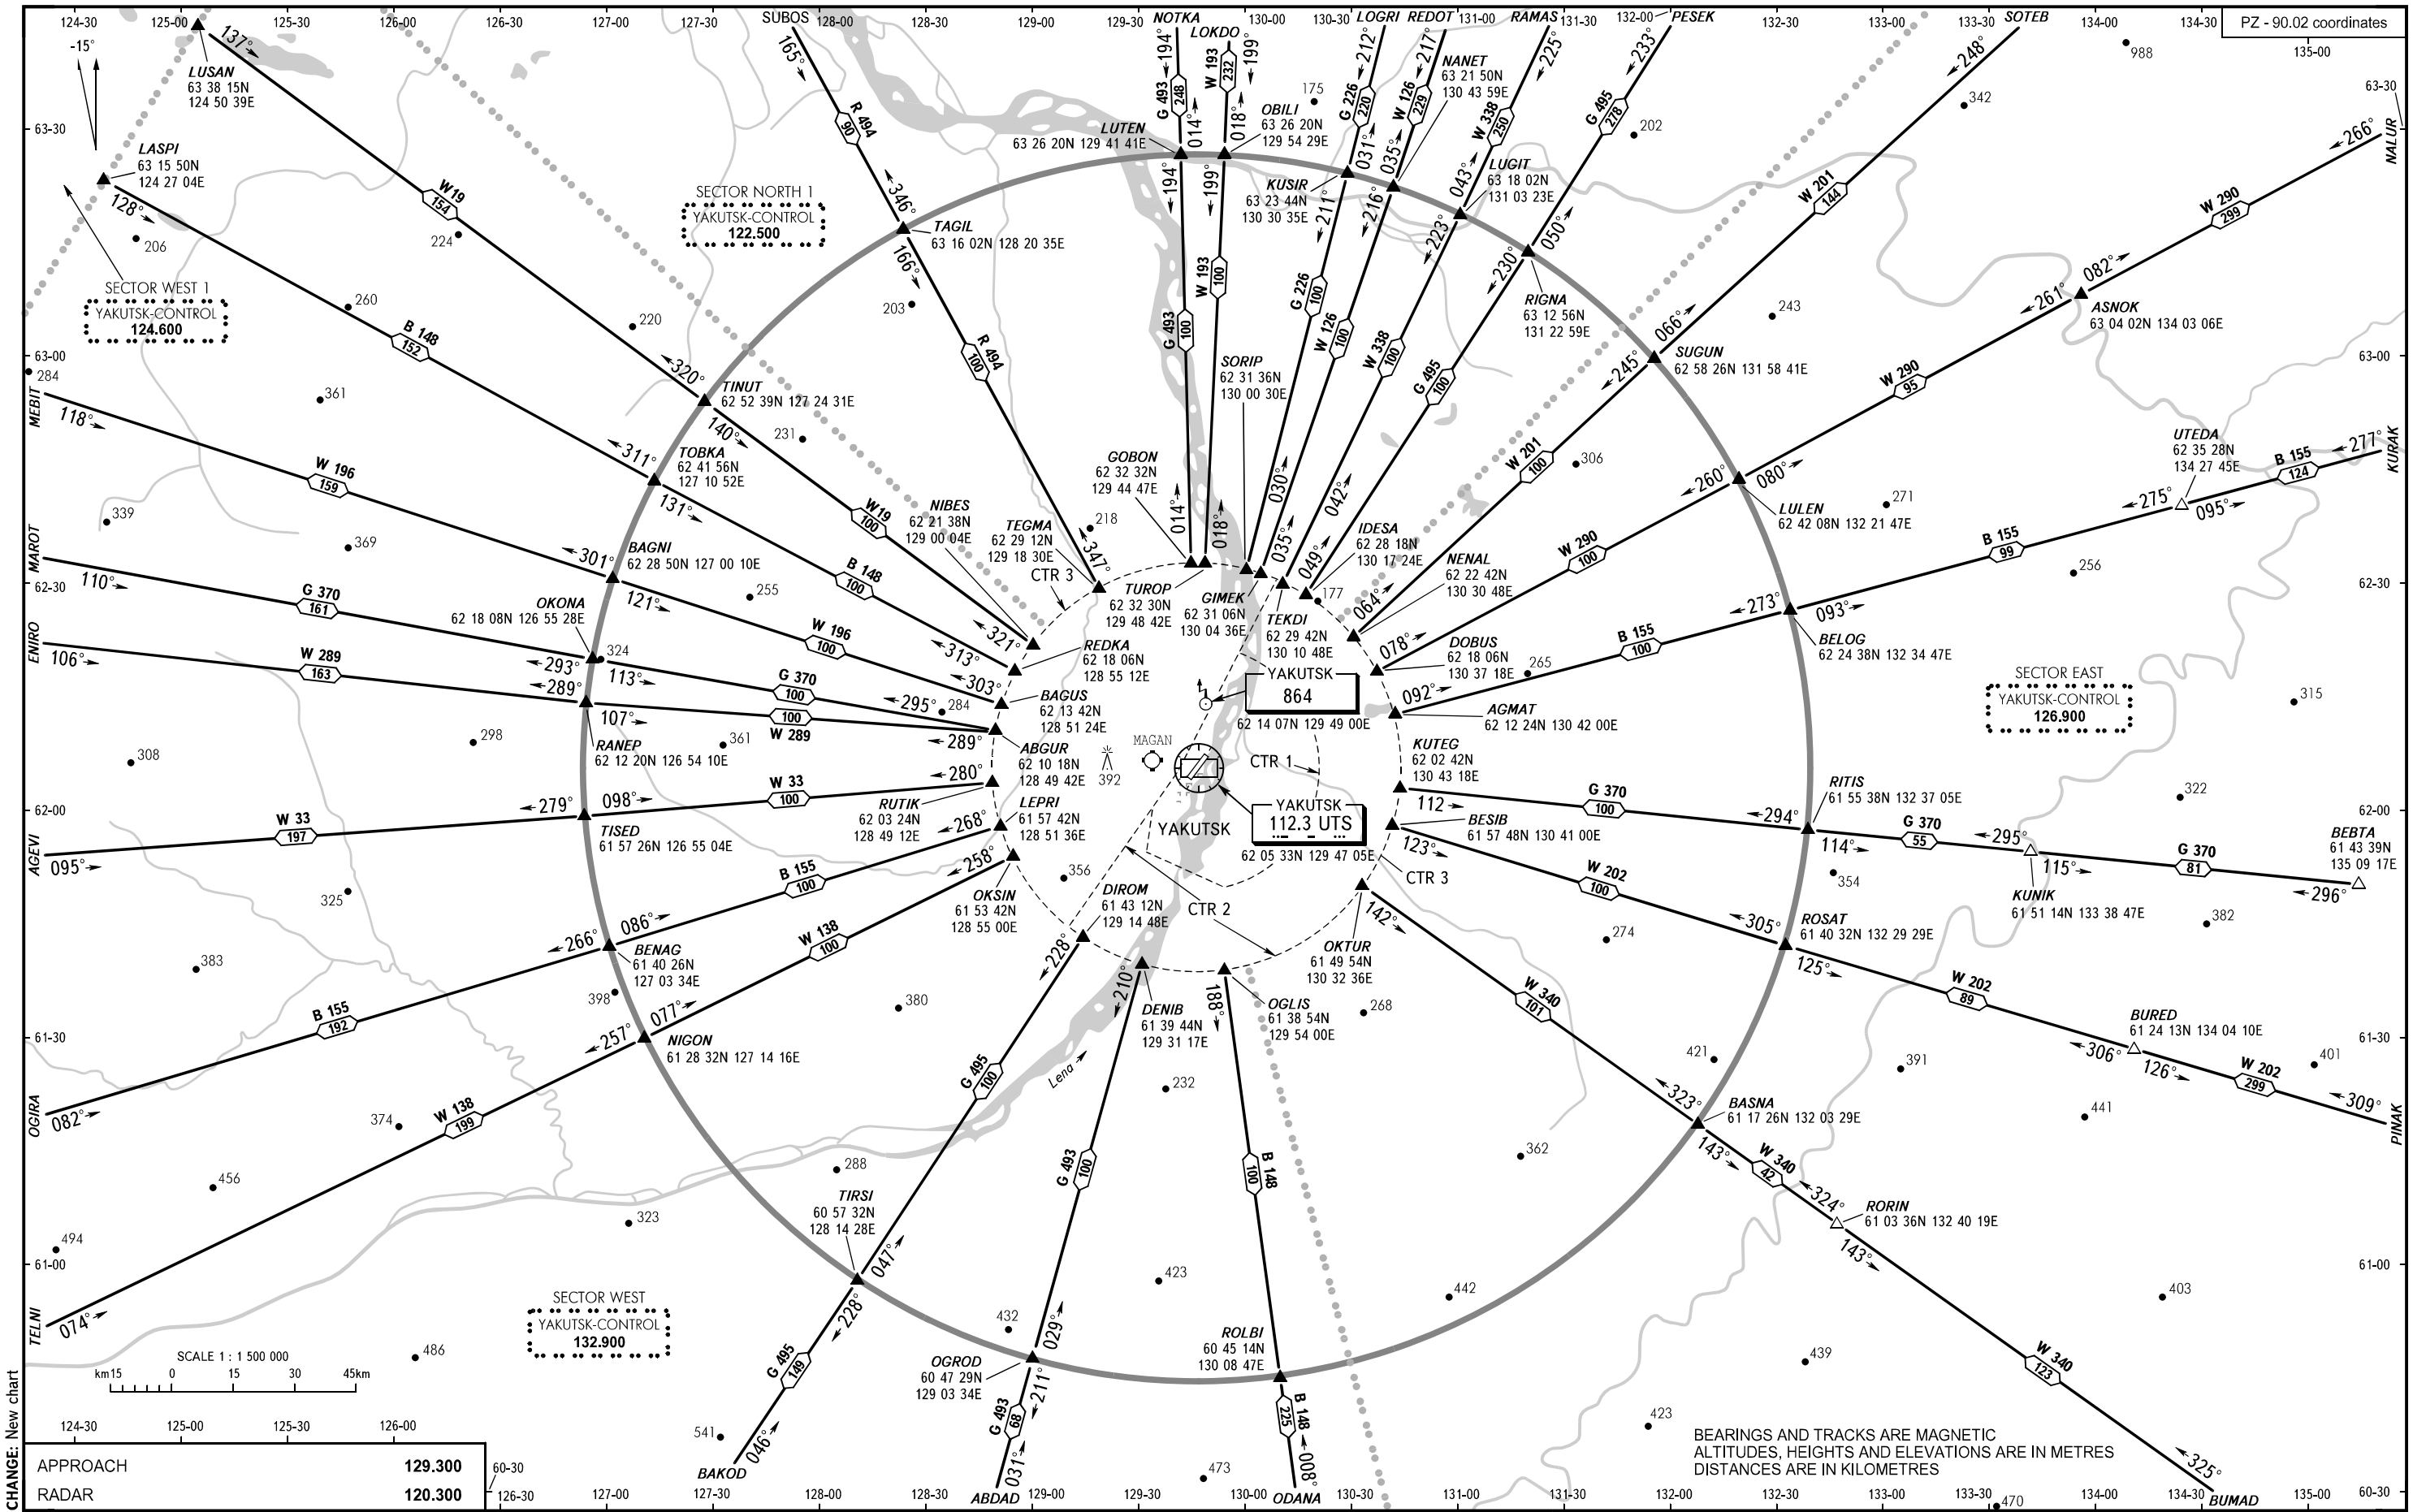

AREA CHART - ICAO

ARRIVAL, DEPARTURE
AND TRANSIT ROUTES

YAKUTSK, RUSSIA

YAKUTSK

CHANGE: New chart

| | |
|----------|---------|
| APPROACH | 129.300 |
| RADAR | 120.300 |

BEARINGS AND TRACKS ARE MAGNETIC
ALTITUDES, HEIGHTS AND ELEVATIONS ARE IN METRES
DISTANCES ARE IN KILOMETRES