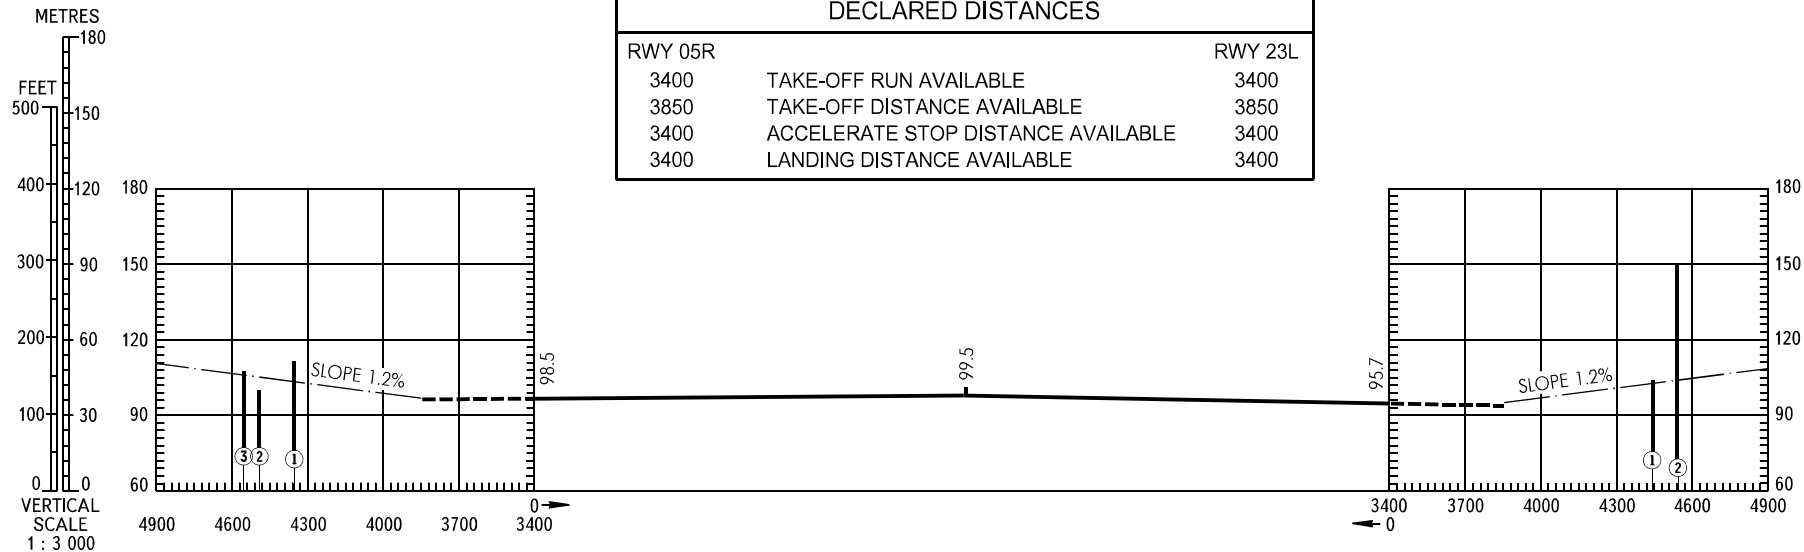

# AERODROME OBSTACLE CHART - ICAO

TYPE **A** (OPERATING LIMITATIONS)

DIMENSIONS AND ELEVATIONS IN METRES

**YAKUTSK, RUSSIA**  
YAKUTSK  
RWY 05R/23L

MAGNETIC VARIATION 15°W

DECLARED DISTANCES		
RWY 05R		RWY 23L
3400	TAKE-OFF RUN AVAILABLE	3400
3850	TAKE-OFF DISTANCE AVAILABLE	3850
3400	ACCELERATE STOP DISTANCE AVAILABLE	3400
3400	LANDING DISTANCE AVAILABLE	3400