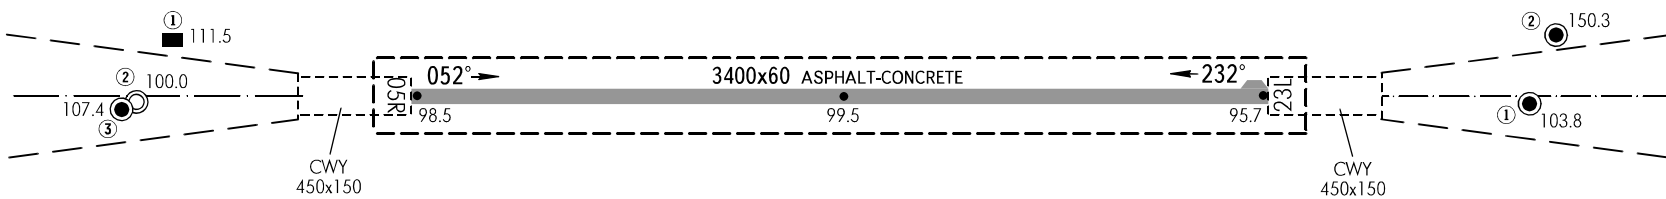

# AERODROME OBSTACLE CHART - ICAO

TYPE **A** (OPERATING LIMITATIONS)

DIMENSIONS AND ELEVATIONS IN METRES

**YAKUTSK, RUSSIA**  
YAKUTSK  
RWY 05R/23L

MAGNETIC VARIATION 15°W

DECLARED DISTANCES		
RWY 05R		RWY 23L
3400	TAKE-OFF RUN AVAILABLE	3400
3850	TAKE-OFF DISTANCE AVAILABLE	3850
3400	ACCELERATE STOP DISTANCE AVAILABLE	3400
3400	LANDING DISTANCE AVAILABLE	3400

LEGEND	
IDENTIFICATION NUMBER	①
ANTENNA, POLE ETC	●
BUILDING	■