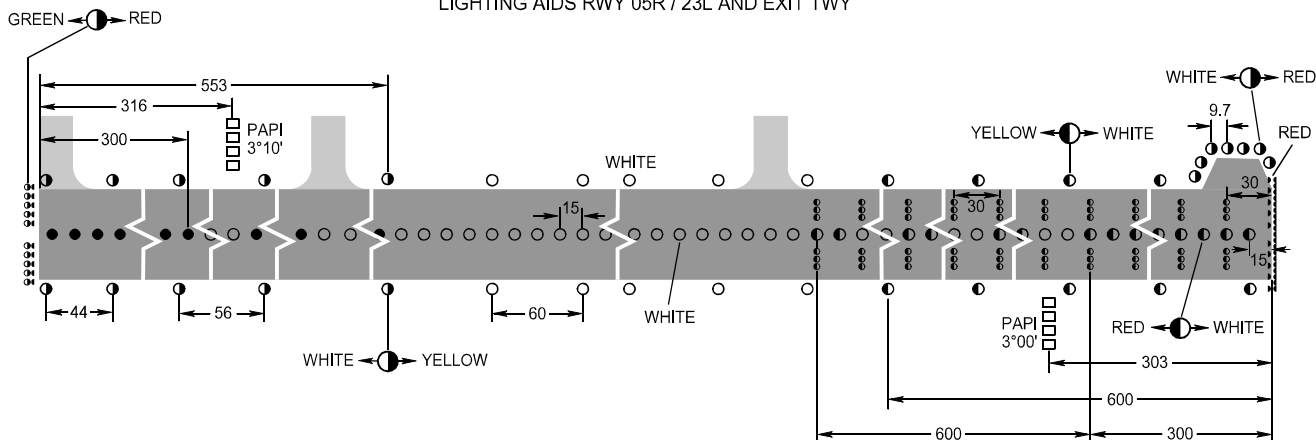

AERODROME
CHART - ICAO

START	120.000
TAXIING	121.700

YAKUTSK, RUSSIA

YAKUTSK

MARKING AIDS RWY 05R / 23L AND EXIT TWY

LIGHTING AIDS RWY 05R / 23L AND EXIT TWY

TAXIWAY LIGHTS

Not to scale