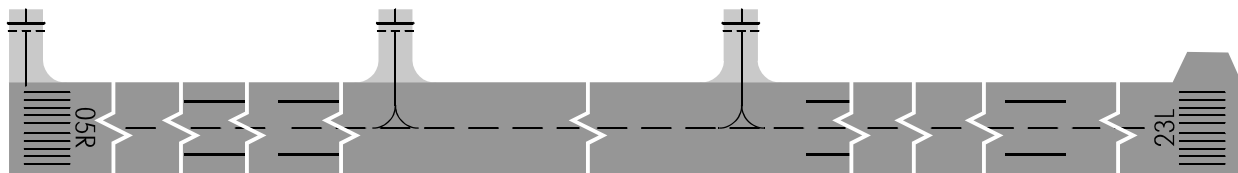

AERODROME
CHART - ICAO

START	120.000
TAXIING	121.700

YAKUTSK, RUSSIA

YAKUTSK

MARKING AIDS RWY 05R / 23L AND EXIT TWY

LIGHTING AIDS RWY 05R / 23L AND EXIT TWY

TAXIWAY LIGHTS

Not to scale