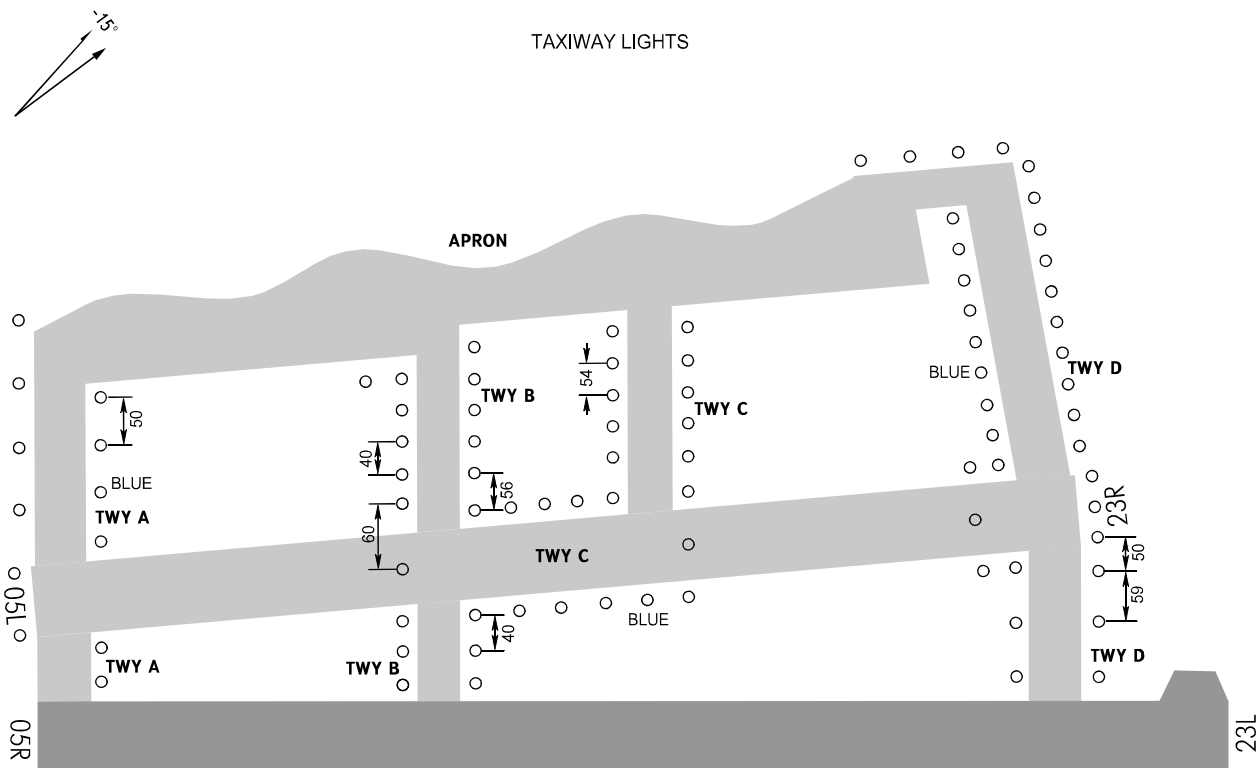

AERODROME
CHART - ICAO

START	120.000
TAXIING	121.700

YAKUTSK, RUSSIA

YAKUTSK

MARKING AIDS RWY 05R / 23L AND EXIT TWY

LIGHTING AIDS RWY 05R / 23L AND EXIT TWY

TAXIWAY LIGHTS

Not to scale