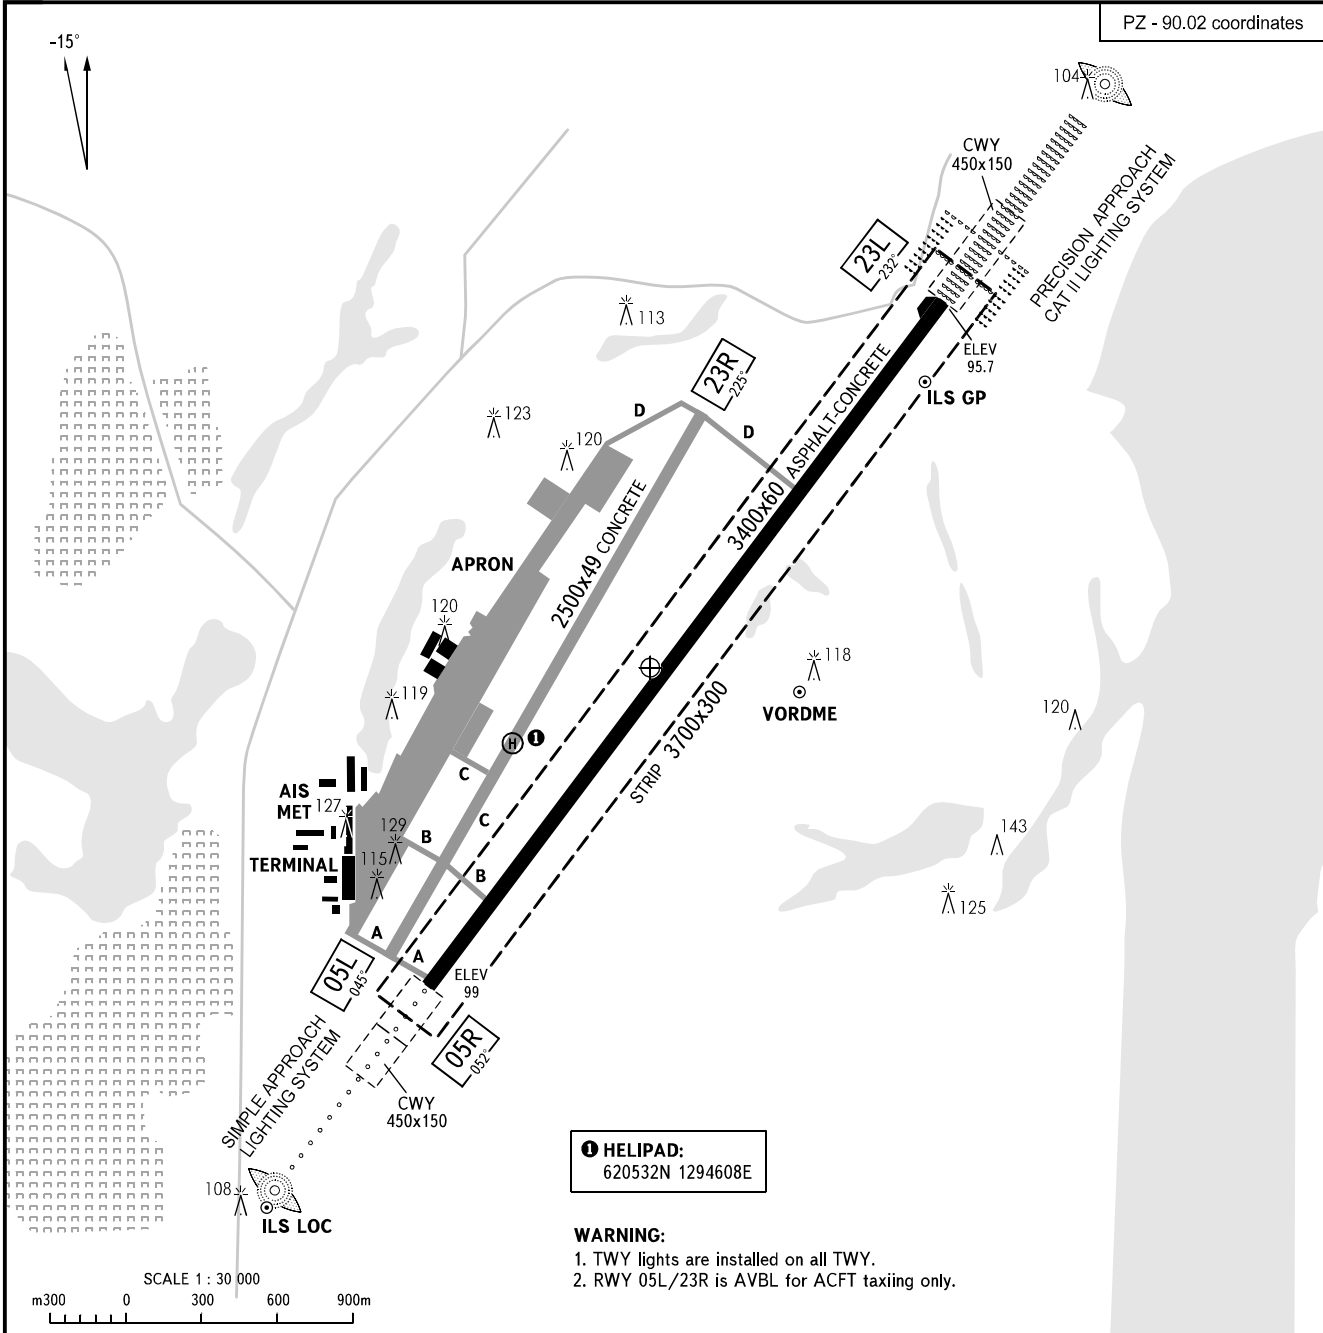

AERODROME  
CHART - ICAO

ARP  
62°05'36"N  
129°46'24"E

ELEV  
100m

START 120.000  
TAXIING 121.700

YAKUTSK, RUSSIA

YAKUTSK

PZ - 90.02 coordinates

**① HELIPAD:**  
620532N 1294608E

- WARNING:**
1. TWY lights are installed on all TWY.
  2. RWY 05L/23R is AVBL for ACFT taxiing only.

RWY	DIRECTION (TRUE)	THR	BEARING STRENGTH
05R	036°52'33"	62°04'54.6"N 129°45'23.6"E	PCN 45 /R/B/X/T
23L	216°54'37"	62°06'22.4"N 129°47'44.2"E	

ELEVATIONS AND DIMENSIONS IN METRES  
BEARINGS ARE MAGNETIC

CHANGE: APRON