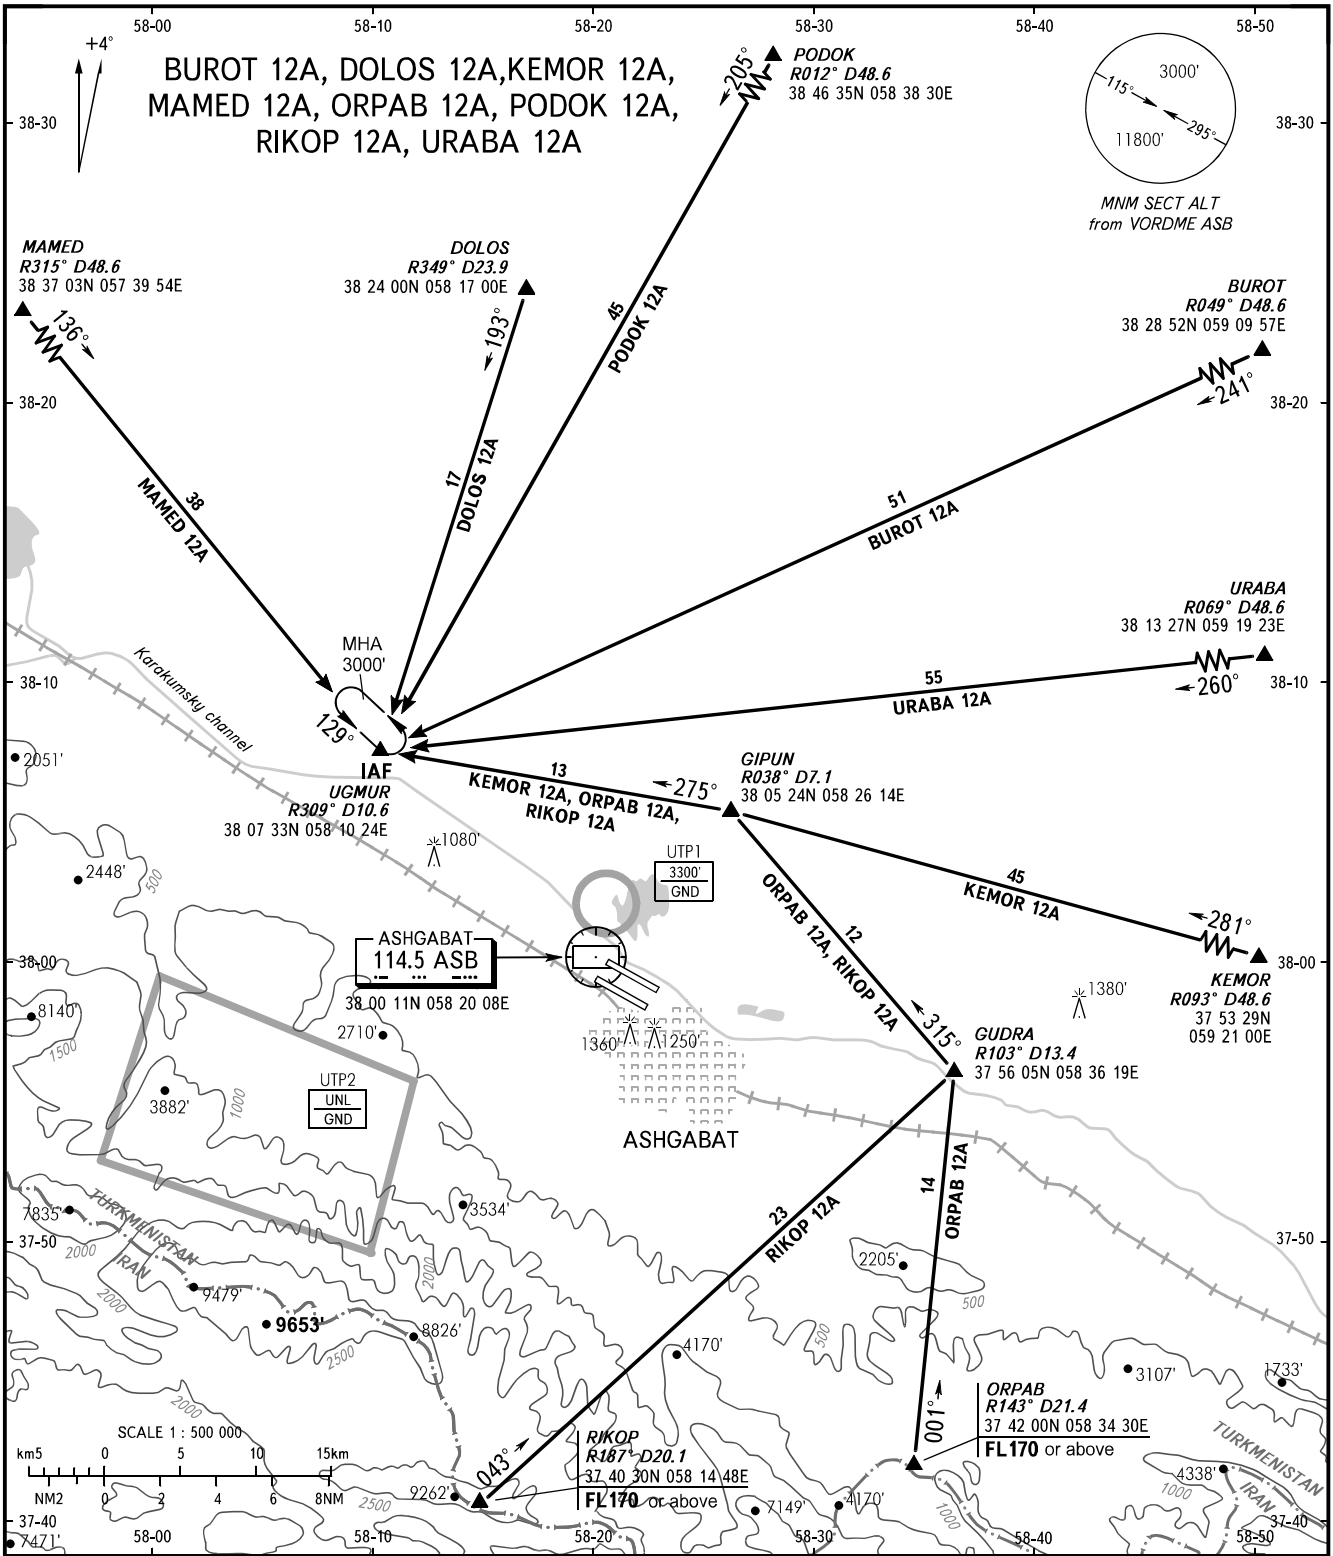

STANDARD ARRIVAL CHART
INSTRUMENT (STAR) - ICAO

TRANSITION
LEVEL: FL120

ASHGABAT, TURKMENISTAN

ASHGABAT
RWY 12L/12R

APPROACH	123.500
RADAR	118.700
TOWER	118.100

CHANGE: Route