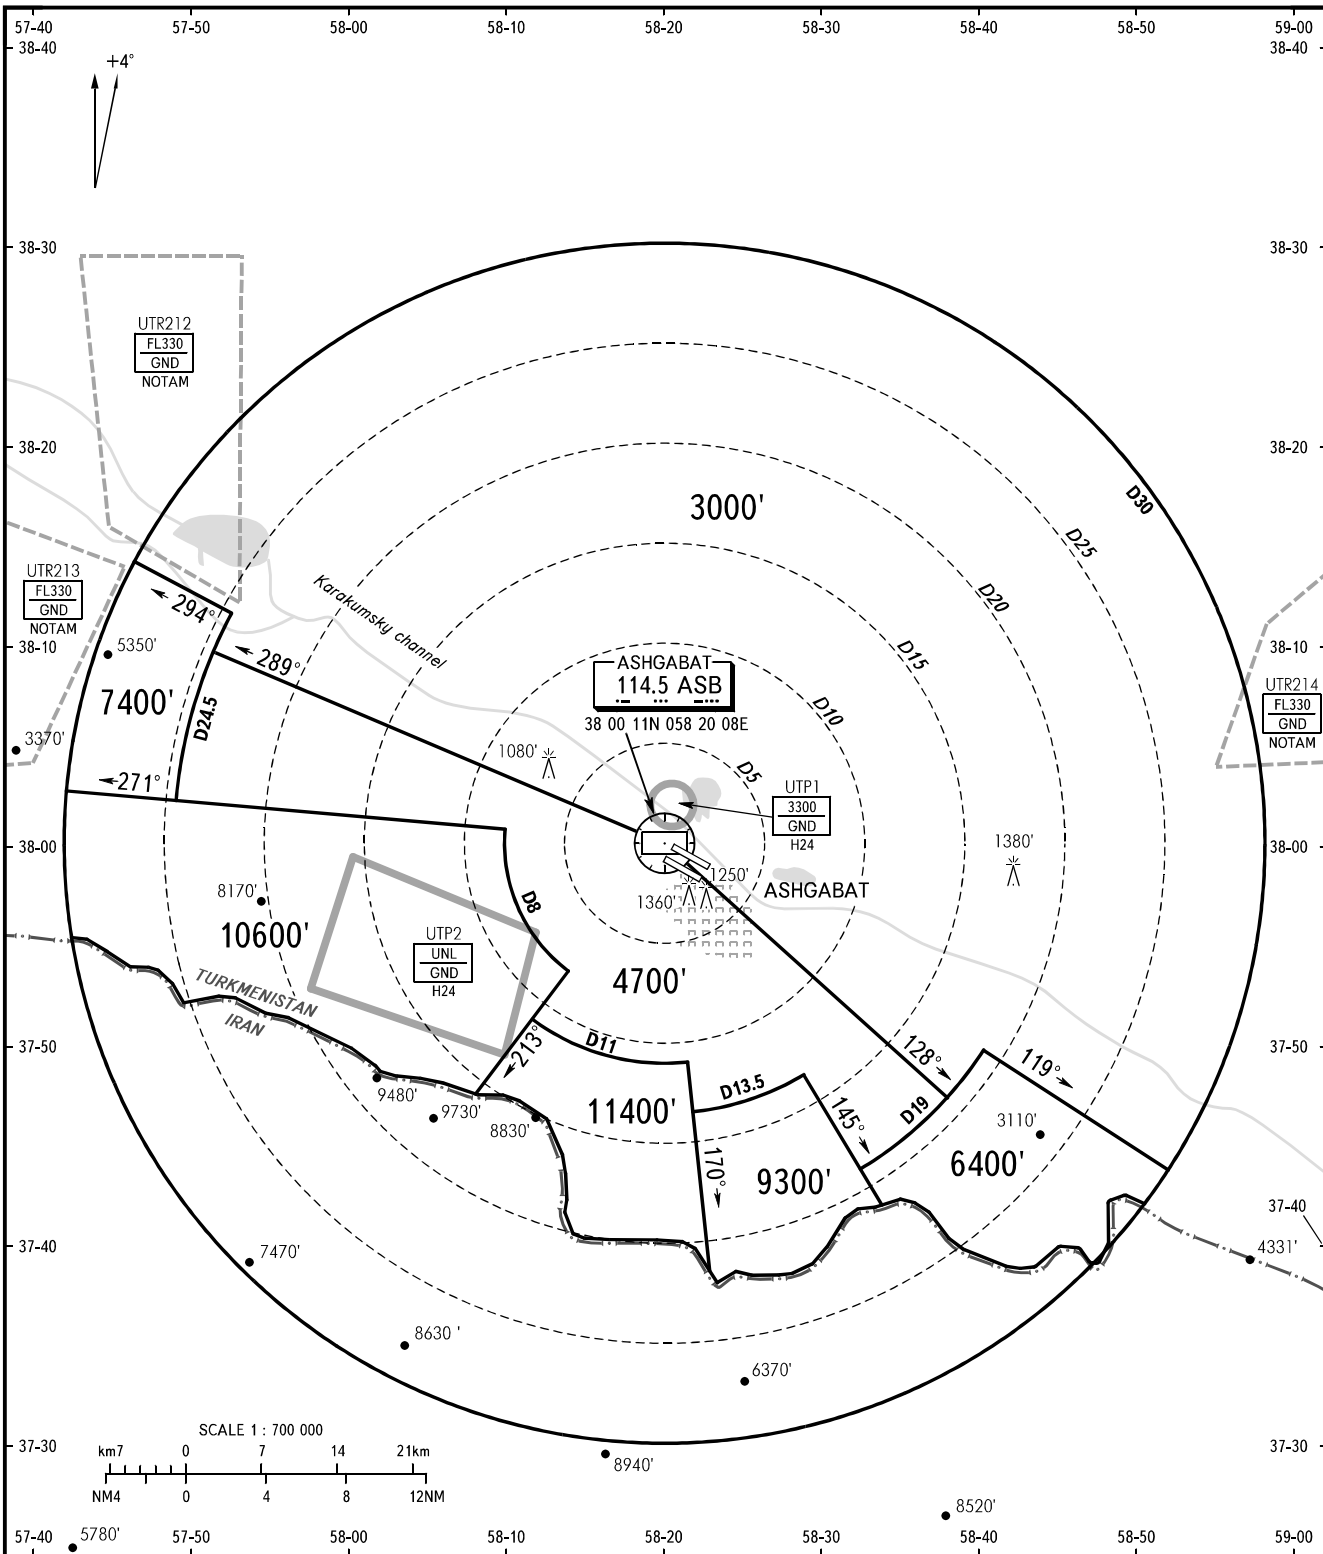

ATC SURVEILLANCE MINIMUM  
ALTITUDE CHART- ICAO

ASHGABAT, TURKMENISTAN

ASHGABAT

APPROACH **123.500**  
RADAR **118.700**  
TOWER **118.100**

**WARNING**  
AZM and DIST are given from VORDME ASB.

BEARINGS AND TRACKS ARE MAGNETIC  
ALTITUDES AND ELEVATIONS ARE IN FEET  
DISTANCES ARE IN NAUTICAL MILES

CHANGE: UTR214