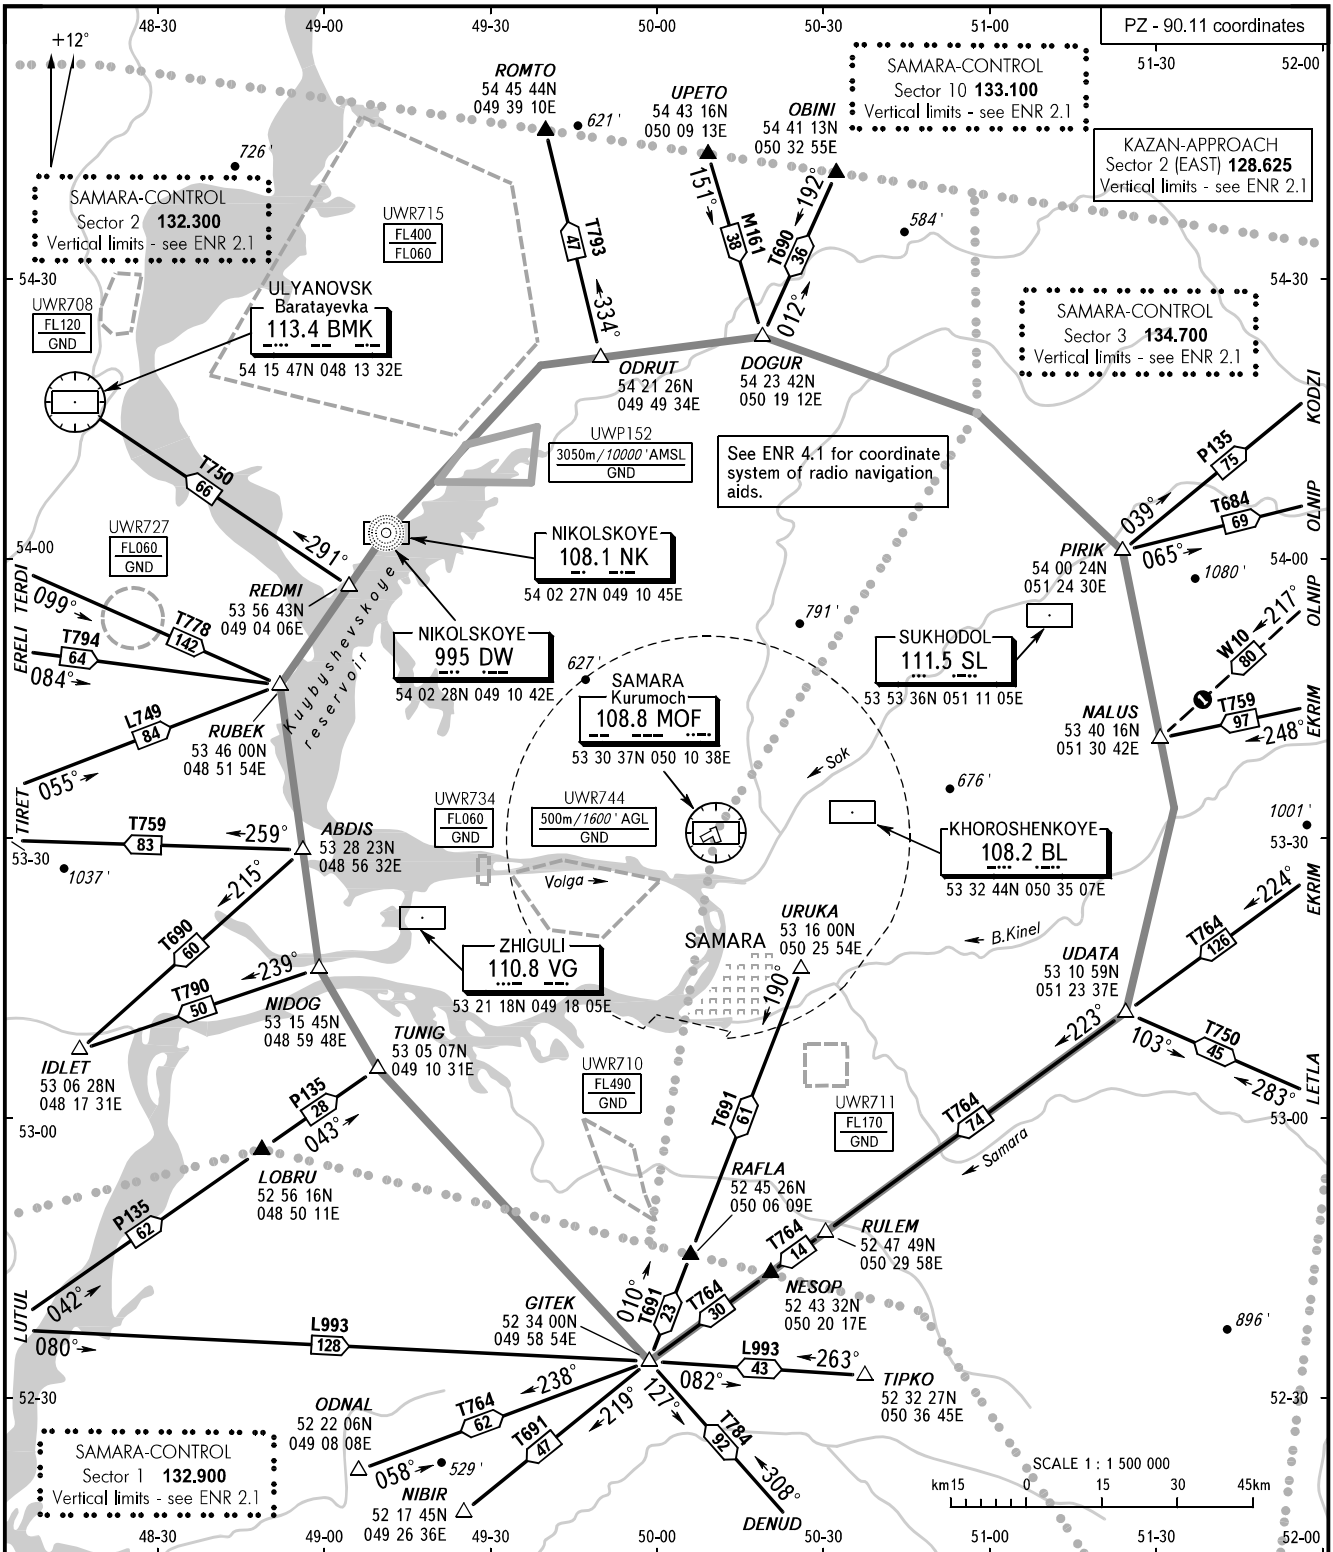

AREA CHART - ICAO

ARRIVAL, DEPARTURE  
AND TRANSIT ROUTES

SAMARA, RUSSIA

KURUMOCH

APPROACH RADAR 124.600  
RADAR 128.000

Only for Russian users.

BEARINGS AND TRACKS ARE MAGNETIC  
ALTITUDES AND ELEVATIONS IN FEET  
DISTANCES IN KILOMETRES

CHANGE: New chart