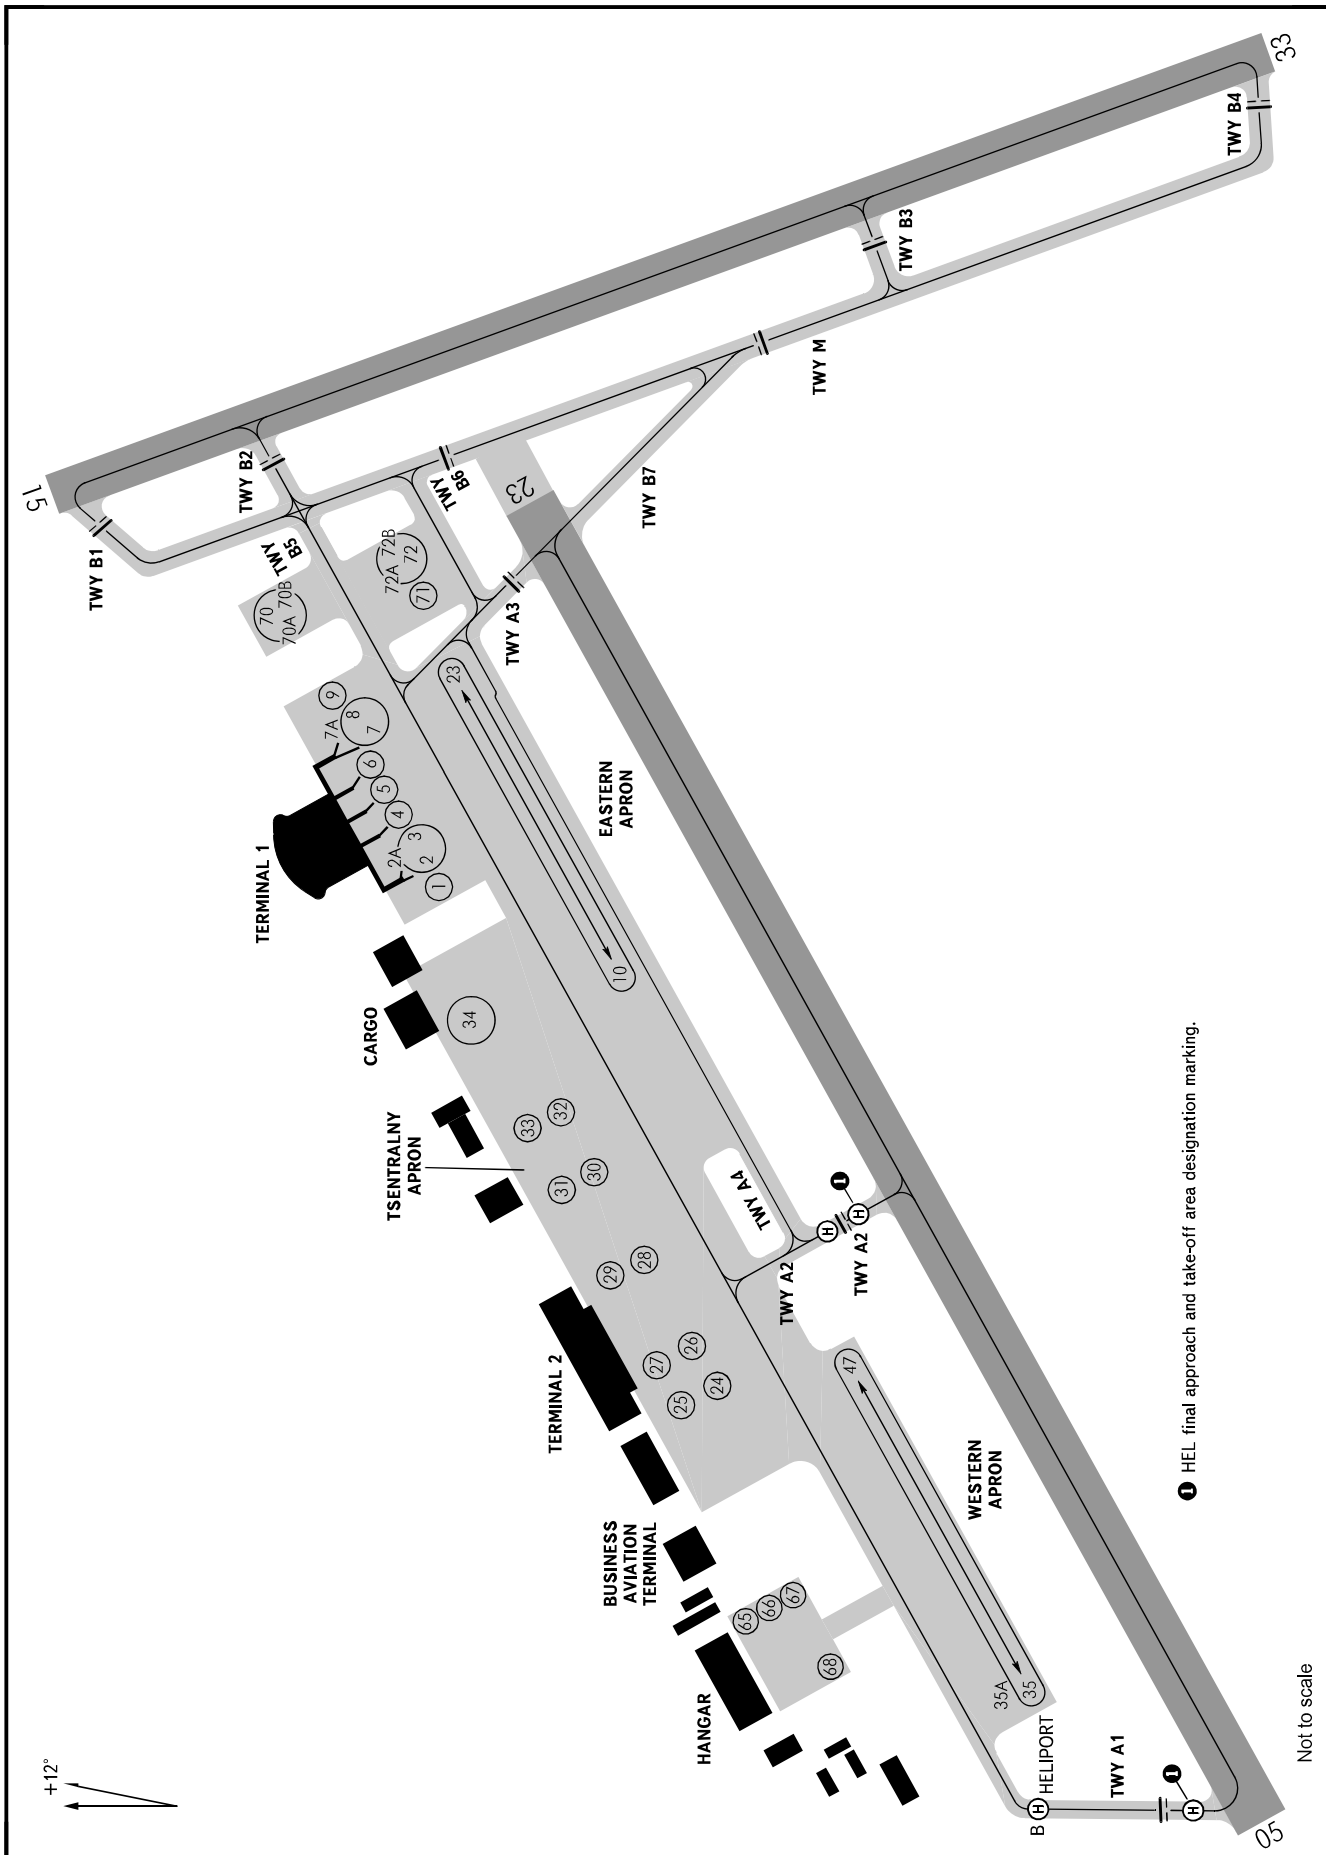

AERODROME GROUND
MOVEMENT CHART - ICAO

| | |
|--------|---------|
| TOWER | 118.200 |
| GROUND | 119.000 |
| APRON | 118.800 |

SAMARA, RUSSIA

KURUMOCH

CHANGE: WARNING withdrawn