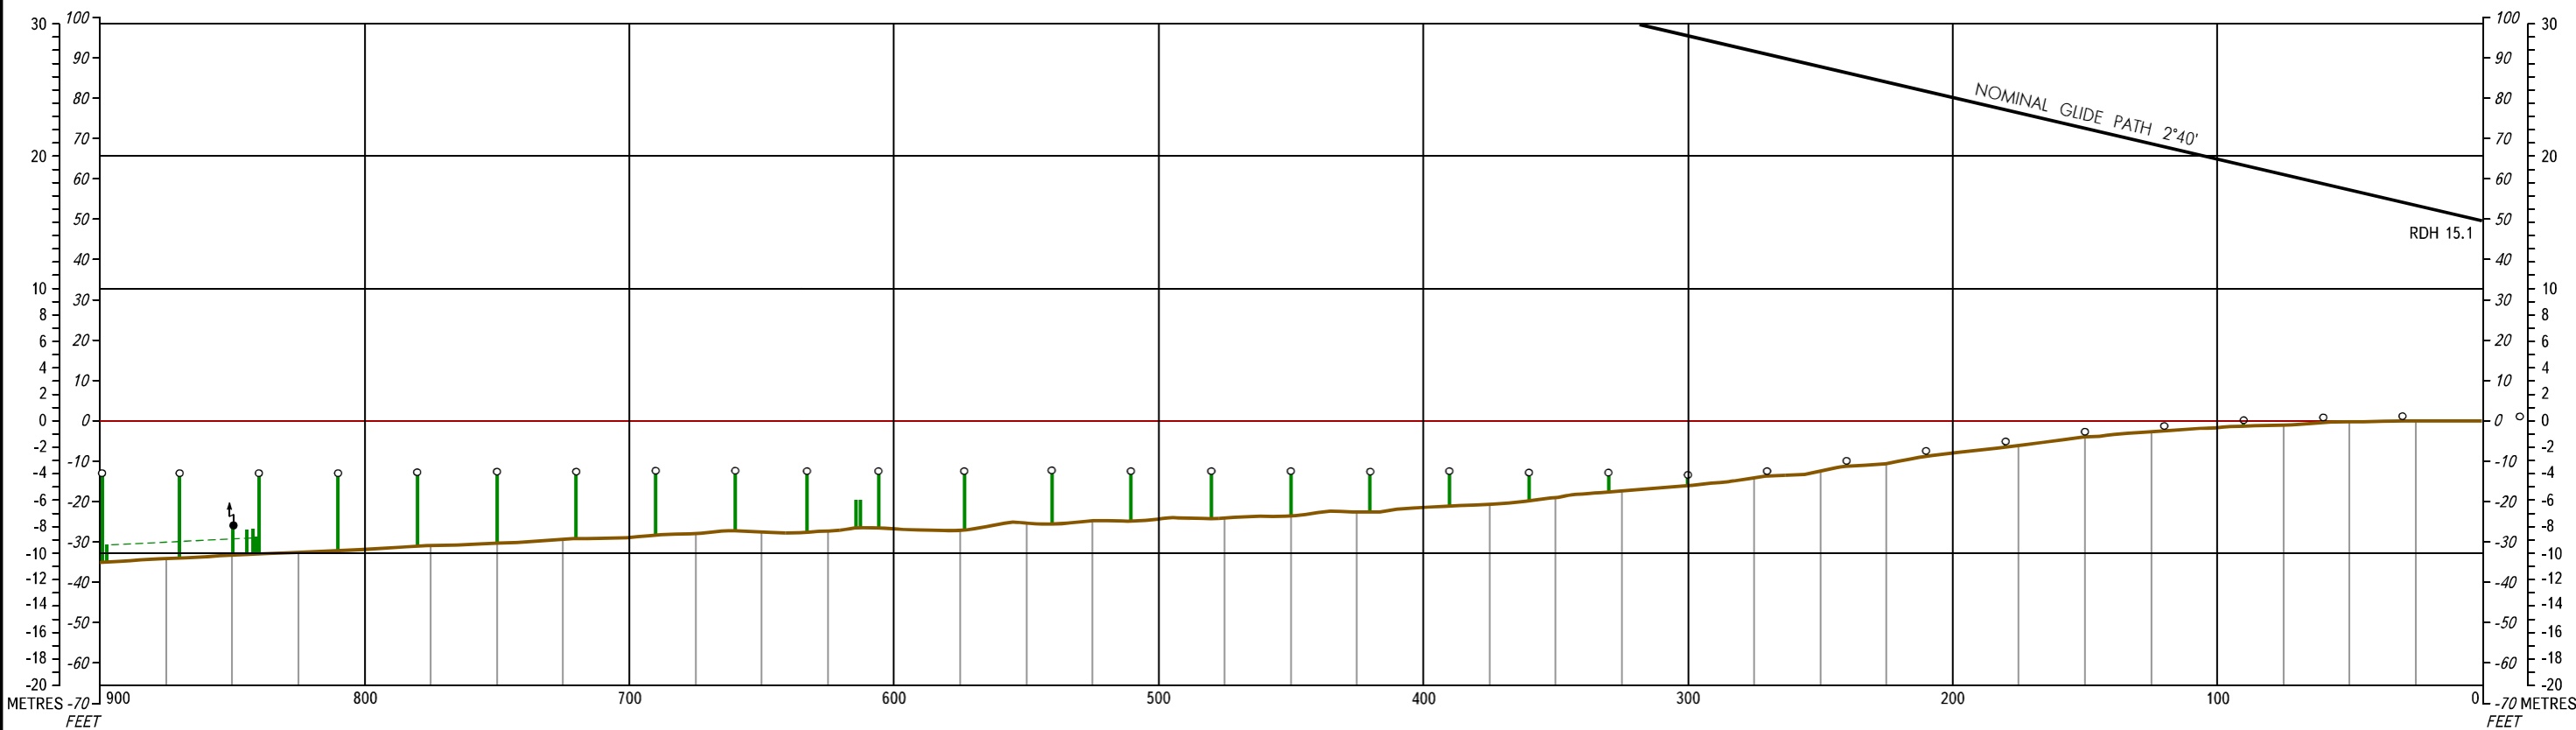

PRECISION APPROACH
TERRAIN CHART - ICAO

DIMENSIONS IN METRES, ELEVATIONS IN FEET

SAMARA, RUSSIA
KURUMOCH
RWY 15

LEGEND	
APPROACH LIGHTS	⋮
TERRAIN PROFILE	—
CONTOURS	~
POST	□ □ ●
ANTENNA	↑
FENCE	-x-x-

HORIZONTAL SCALE 1 : 2 500
VERTICAL SCALE 1 : 500