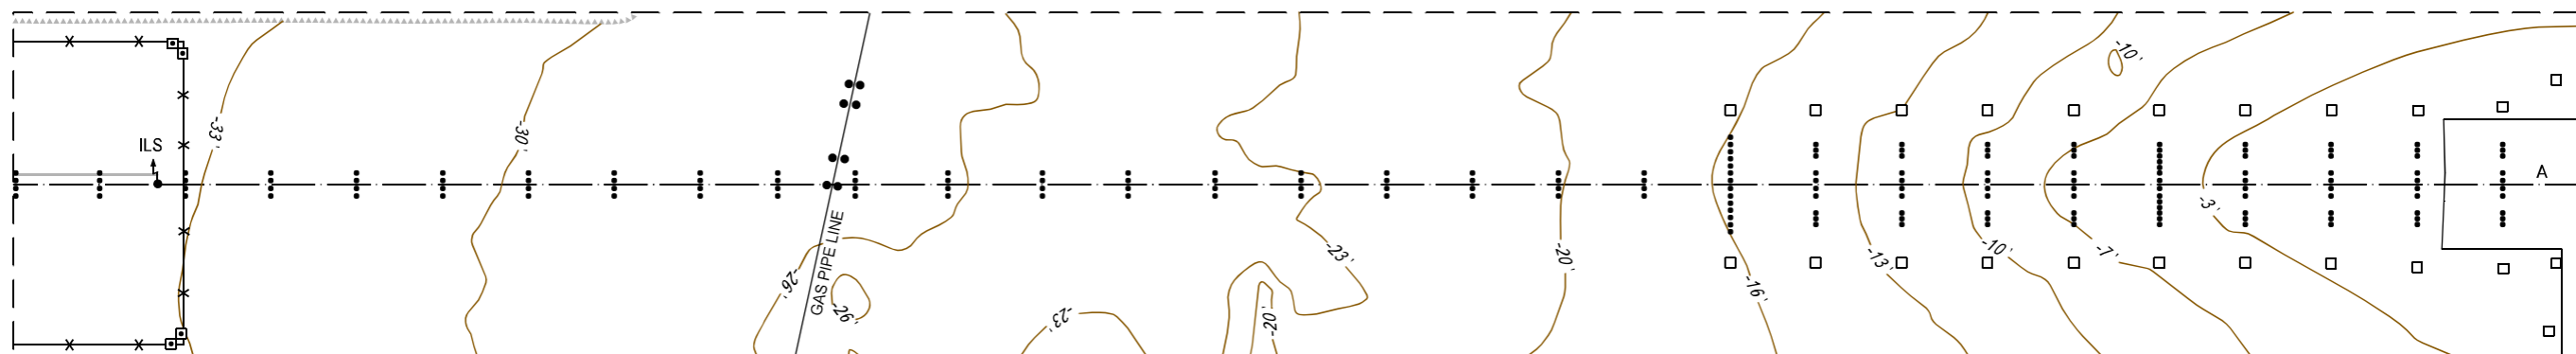

PRECISION APPROACH
TERRAIN CHART - ICAO

DIMENSIONS IN METRES, ELEVATIONS IN FEET

SAMARA, RUSSIA
KURUMOCH
RWY 15

LEGEND	
APPROACH LIGHTS	⋮
TERRAIN PROFILE	—
CONTOURS	~
POST	□ □ ●
ANTENNA	↑
FENCE	-x-x-

HORIZONTAL SCALE 1 : 2 500
VERTICAL SCALE 1 : 500