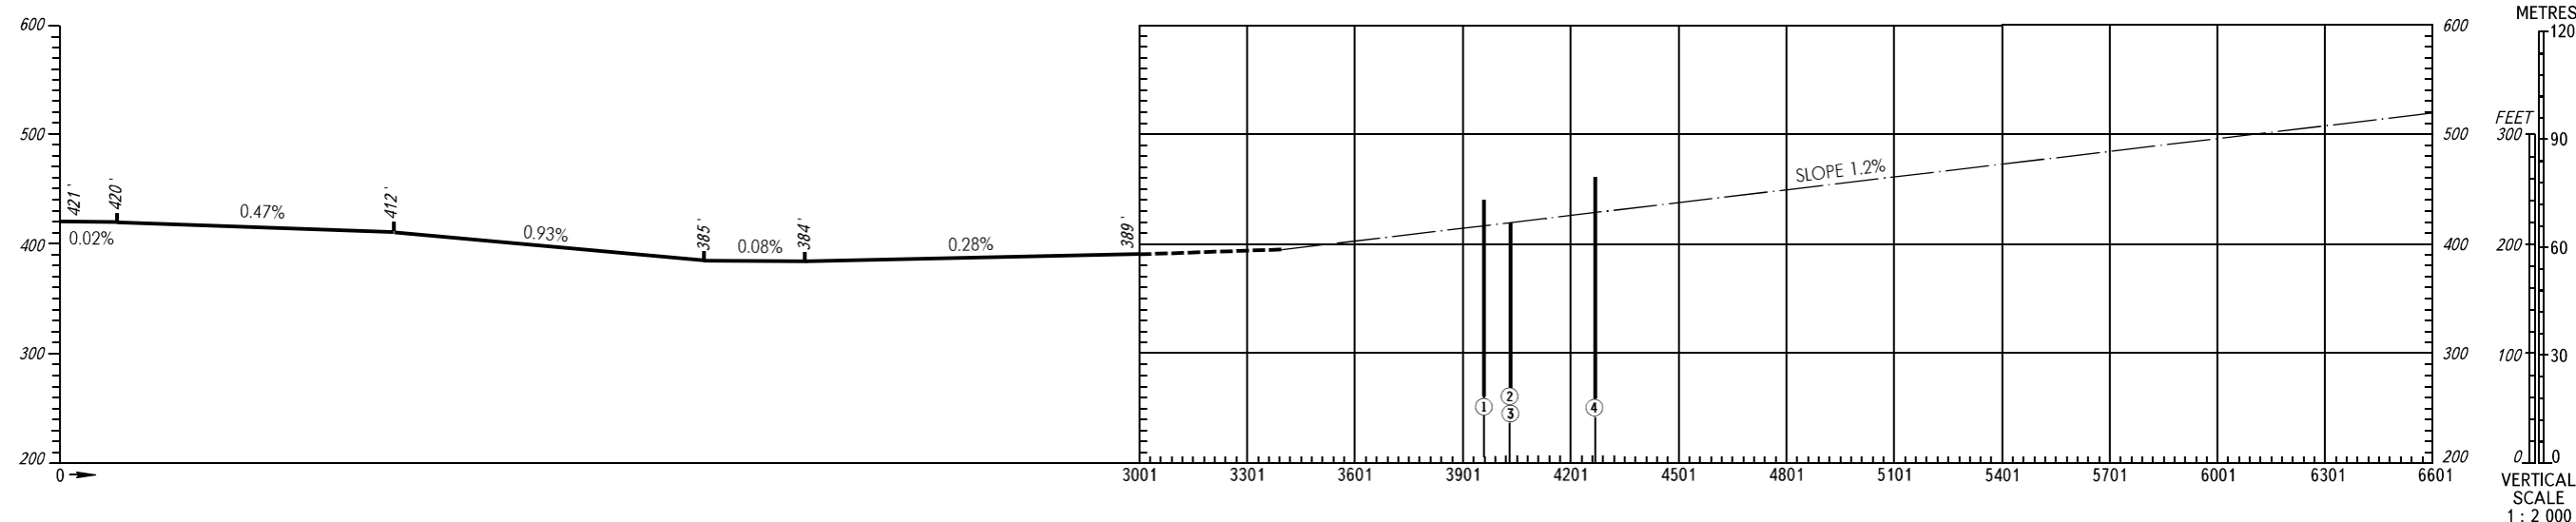

AERODROME OBSTACLE
CHART - ICAO

TYPE **A** (OPERATING LIMITATIONS)

DIMENSIONS IN METRES, ELEVATIONS IN FEET

SAMARA, RUSSIA
KURUMOCH
RWY 15

MAGNETIC VARIATION 12°E 2016

DECLARED DISTANCES	
RWY 15	
3001	TAKE-OFF RUN AVAILABLE
3401	TAKE-OFF DISTANCE AVAILABLE
3001	ACCELERATE-STOP DISTANCE AVAILABLE
3001	LANDING DISTANCE AVAILABLE