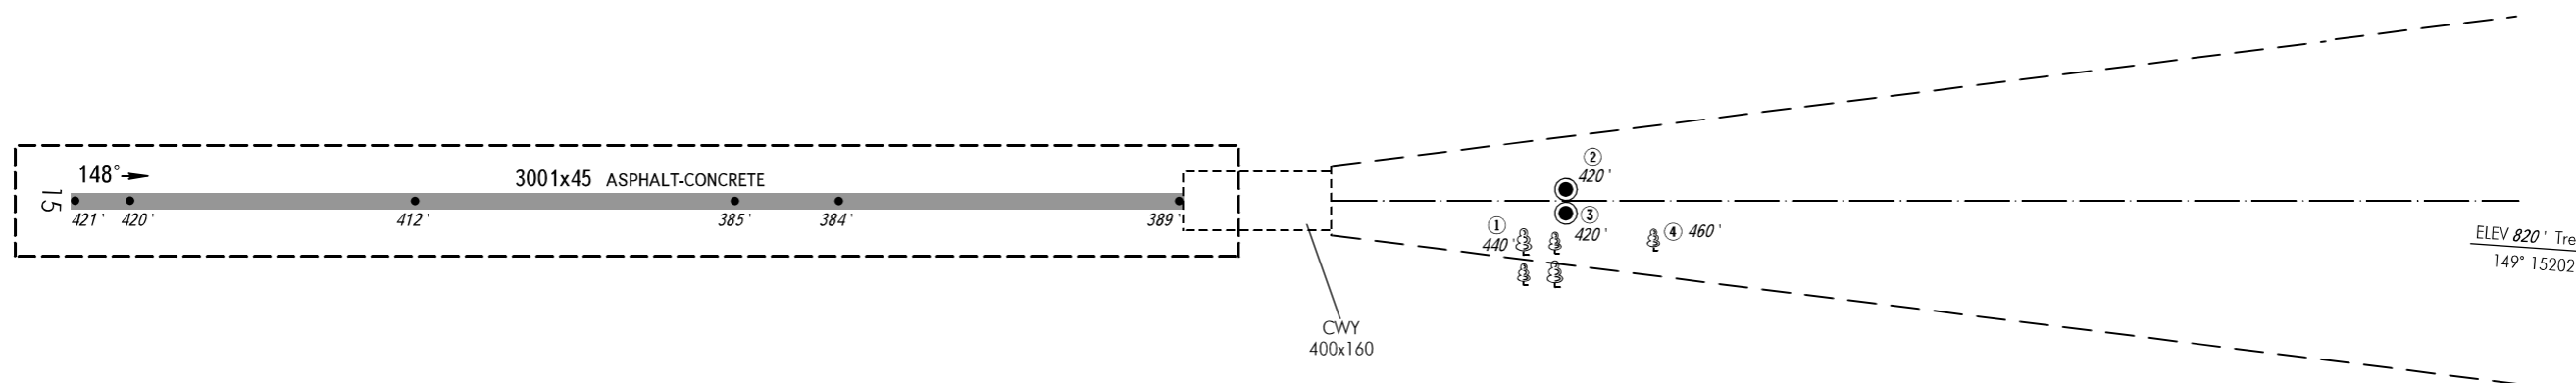

AERODROME OBSTACLE
CHART - ICAO

TYPE **A** (OPERATING LIMITATIONS)

DIMENSIONS IN METRES, ELEVATIONS IN FEET

SAMARA, RUSSIA
KURUMOCH
RWY 15

MAGNETIC VARIATION 12°E 2016

DECLARED DISTANCES	
RWY 15	
3001	TAKE-OFF RUN AVAILABLE
3401	TAKE-OFF DISTANCE AVAILABLE
3001	ACCELERATE-STOP DISTANCE AVAILABLE
3001	LANDING DISTANCE AVAILABLE