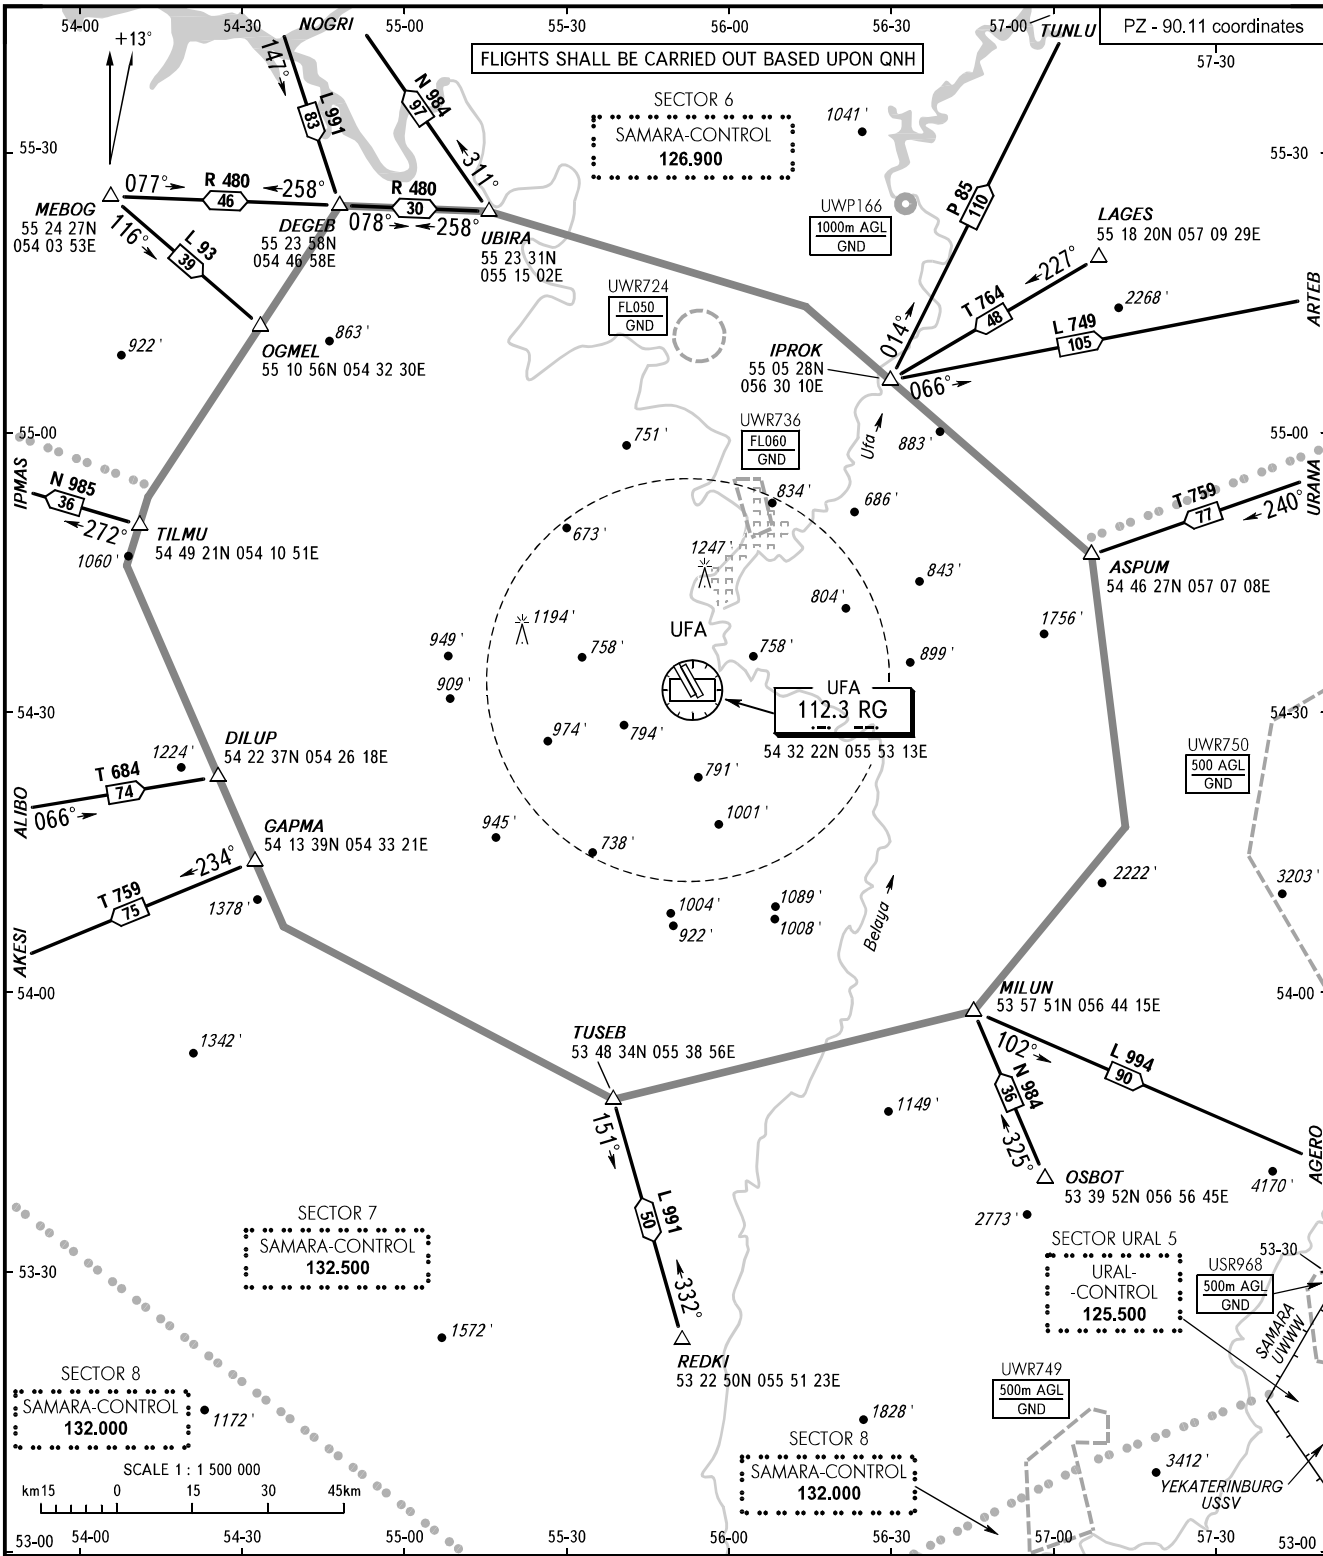

AREA CHART - ICAO

ARRIVAL, DEPARTURE
AND TRANSIT ROUTES

UFA, RUSSIA

UFA

APPROACH	126.000
RADAR	120.900

BEARINGS AND TRACKS ARE MAGNETIC
 ALTITUDES AND ELEVATIONS ARE IN FEET
 DISTANCES ARE IN KILOMETRES

CHANGE: New chart