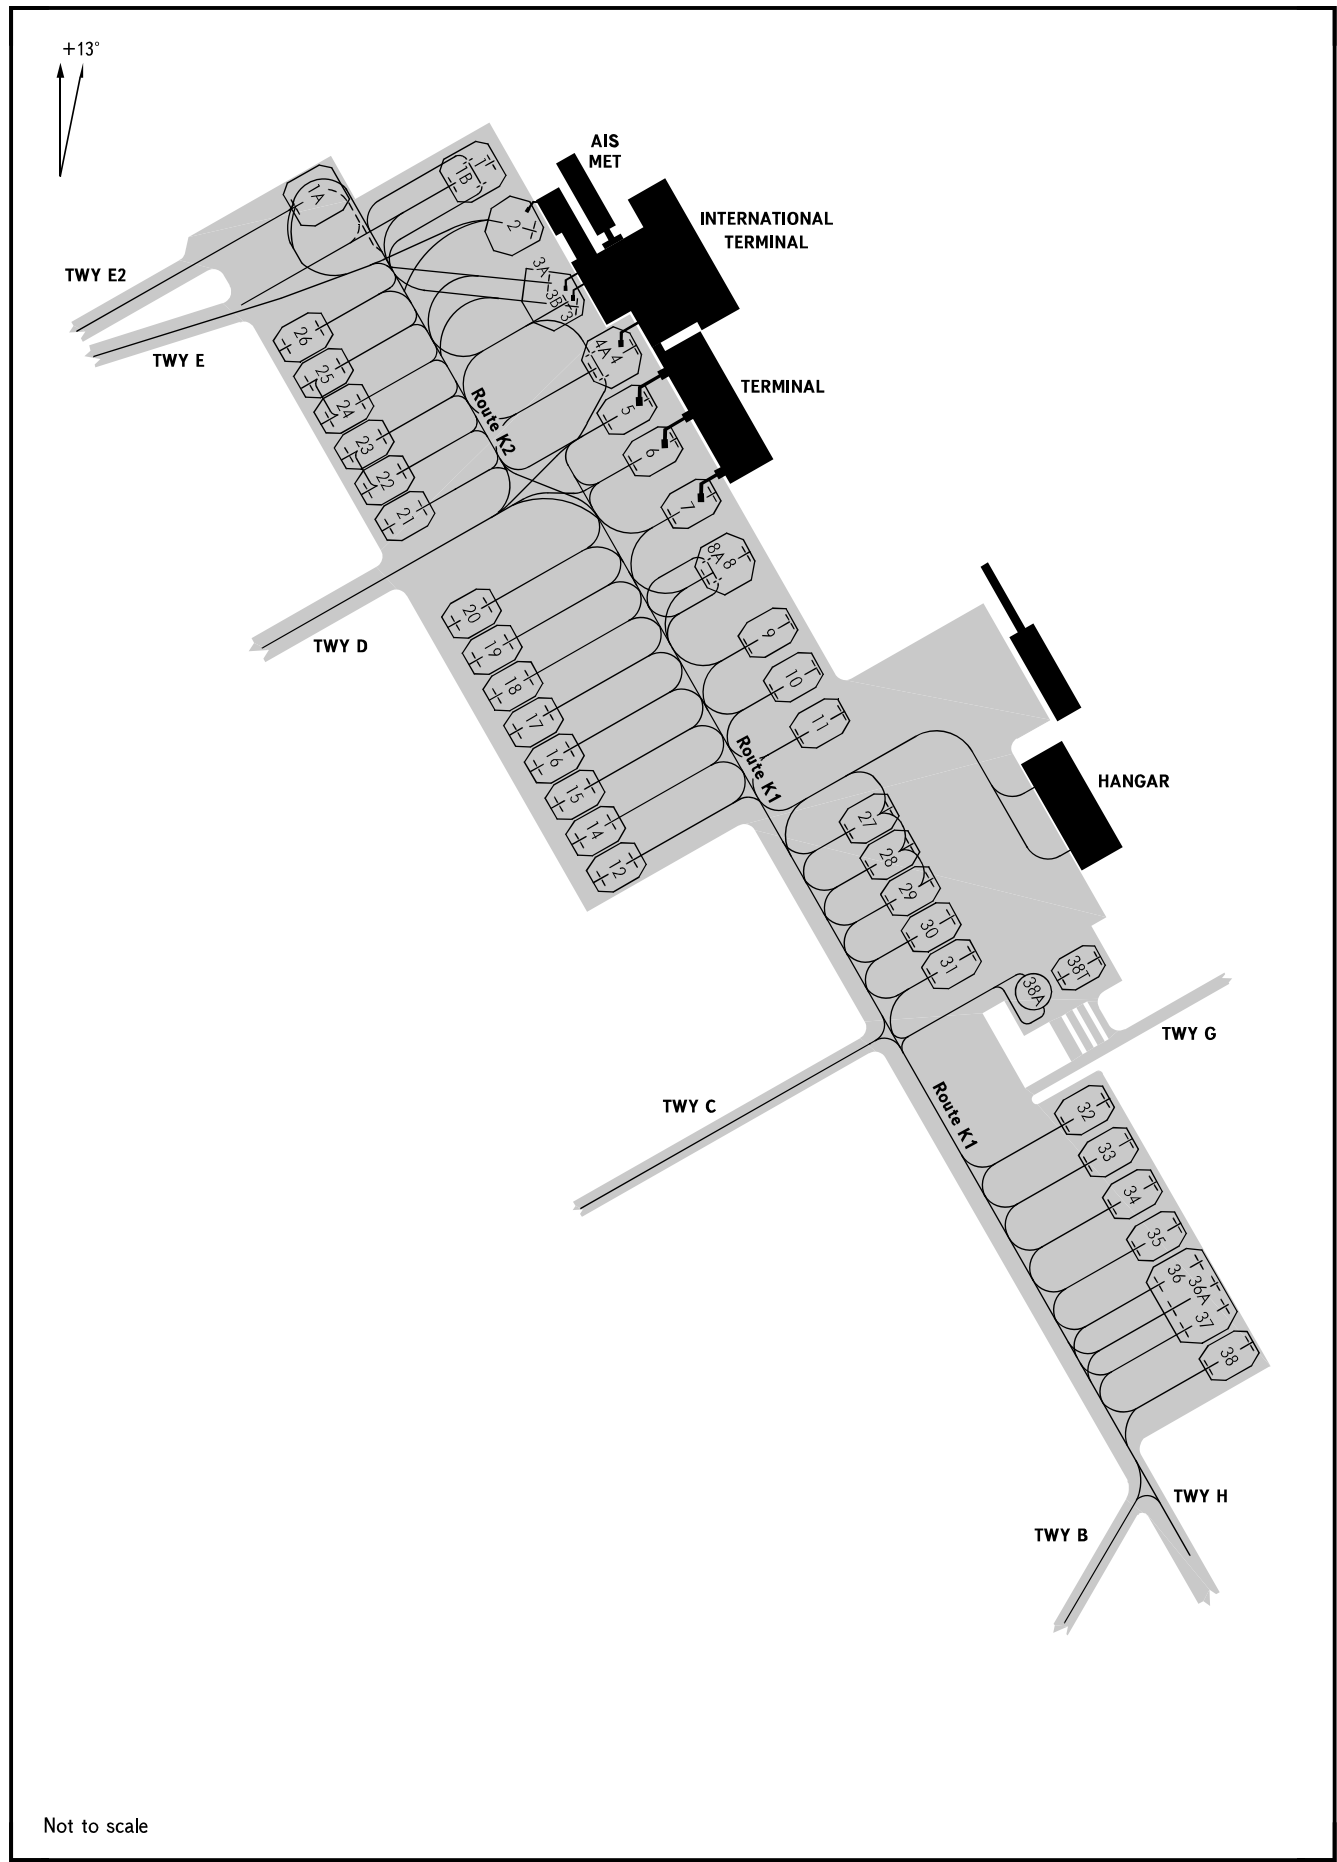

AIRCRAFT PARKING/DOCKING
CHART - ICAO

| | |
|--------|---------|
| START | 120.900 |
| GROUND | 119.000 |
| APRON | 118.800 |

UFA, RUSSIA

UFA

Not to scale

CHANGE: TWY B