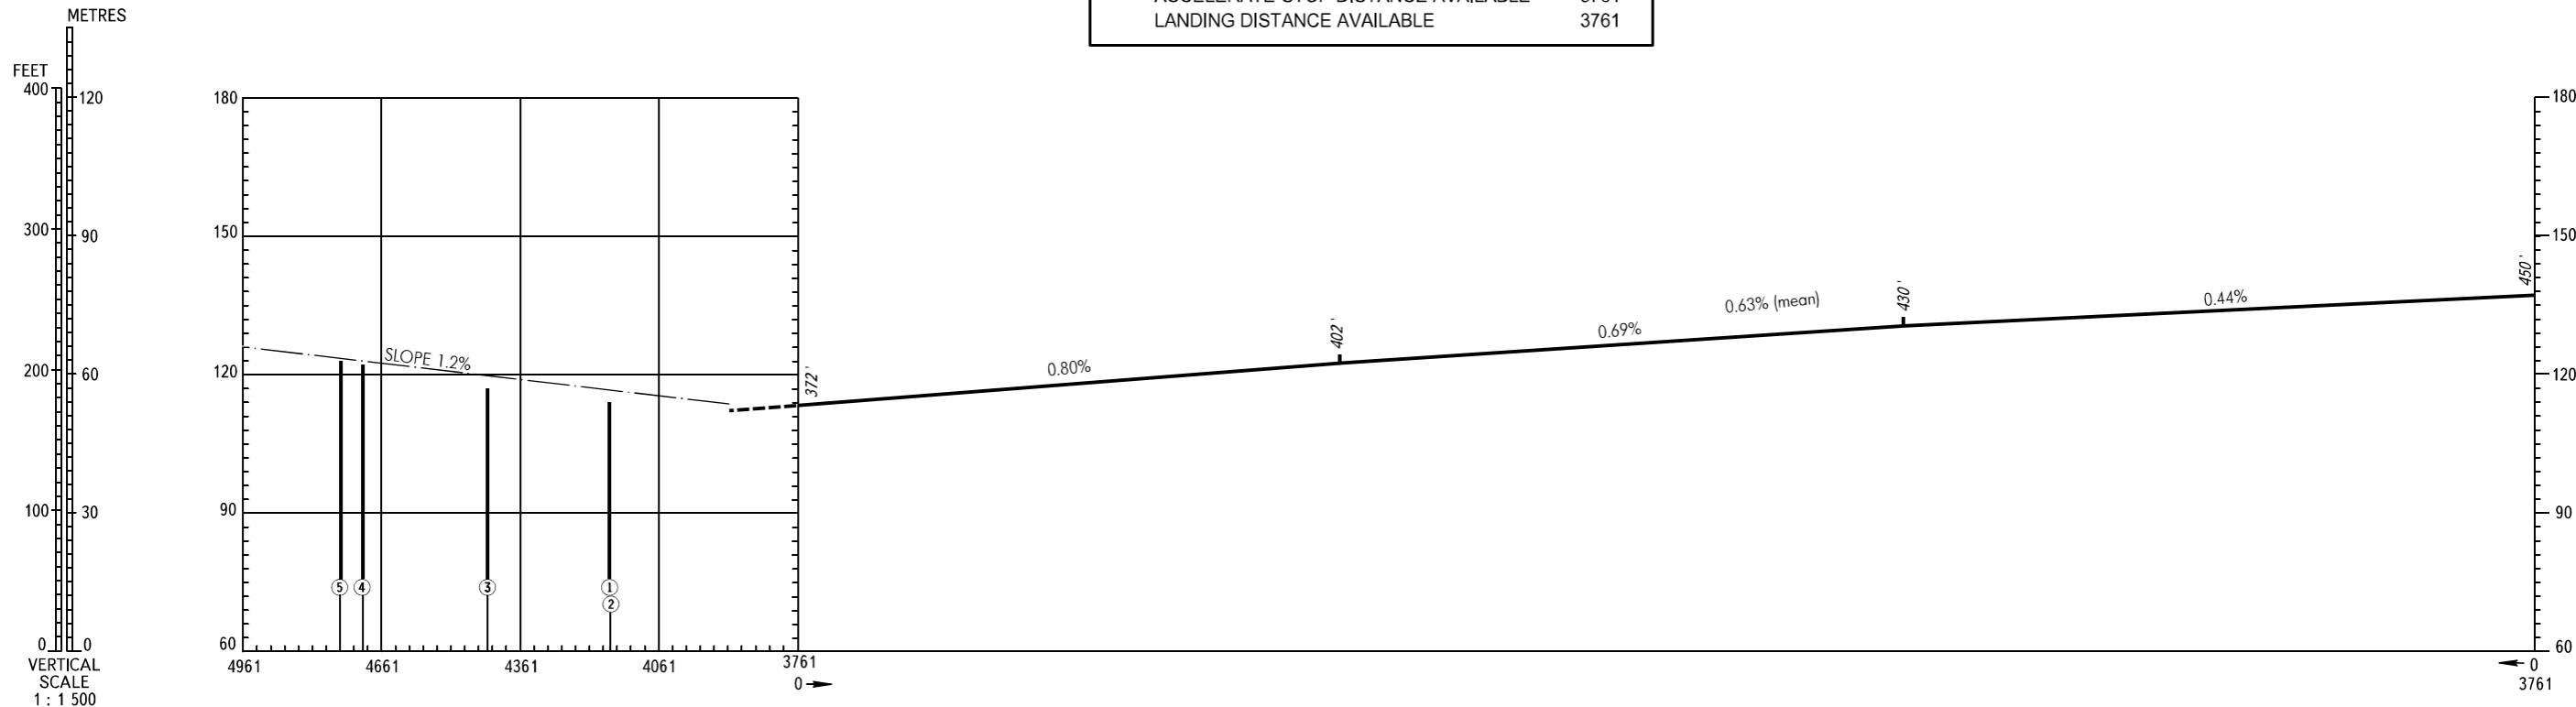

AERODROME OBSTACLE
CHART - ICAO

TYPE **A** (OPERATING LIMITATIONS)

DIMENSIONS AND ELEVATIONS IN METRES

UFA, RUSSIA
UFA
RWY 32L

MAGNETIC VARIATION 13°E

DECLARED DISTANCES	
	RWY 32L
TAKE-OFF RUN AVAILABLE	3761
TAKE-OFF DISTANCE AVAILABLE	3911
ACCELERATE-STOP DISTANCE AVAILABLE	3761
LANDING DISTANCE AVAILABLE	3761