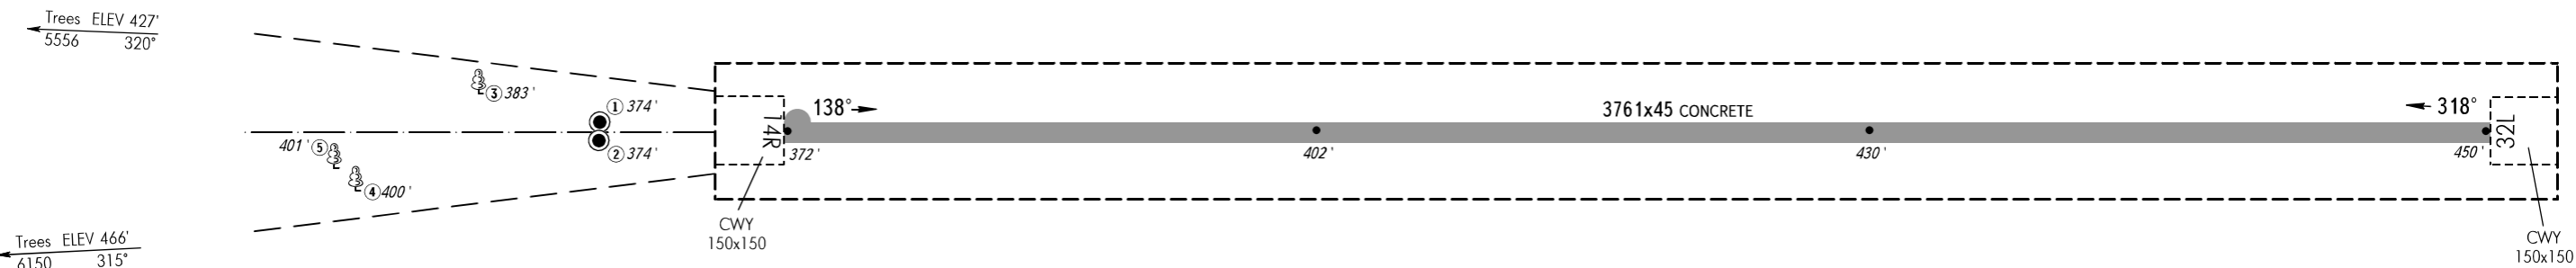

AERODROME OBSTACLE
CHART - ICAO

TYPE **A** (OPERATING LIMITATIONS)

DIMENSIONS AND ELEVATIONS IN METRES

UFA, RUSSIA
UFA
RWY 32L

MAGNETIC VARIATION 13°E

DECLARED DISTANCES	
	RWY 32L
TAKE-OFF RUN AVAILABLE	3761
TAKE-OFF DISTANCE AVAILABLE	3911
ACCELERATE-STOP DISTANCE AVAILABLE	3761
LANDING DISTANCE AVAILABLE	3761