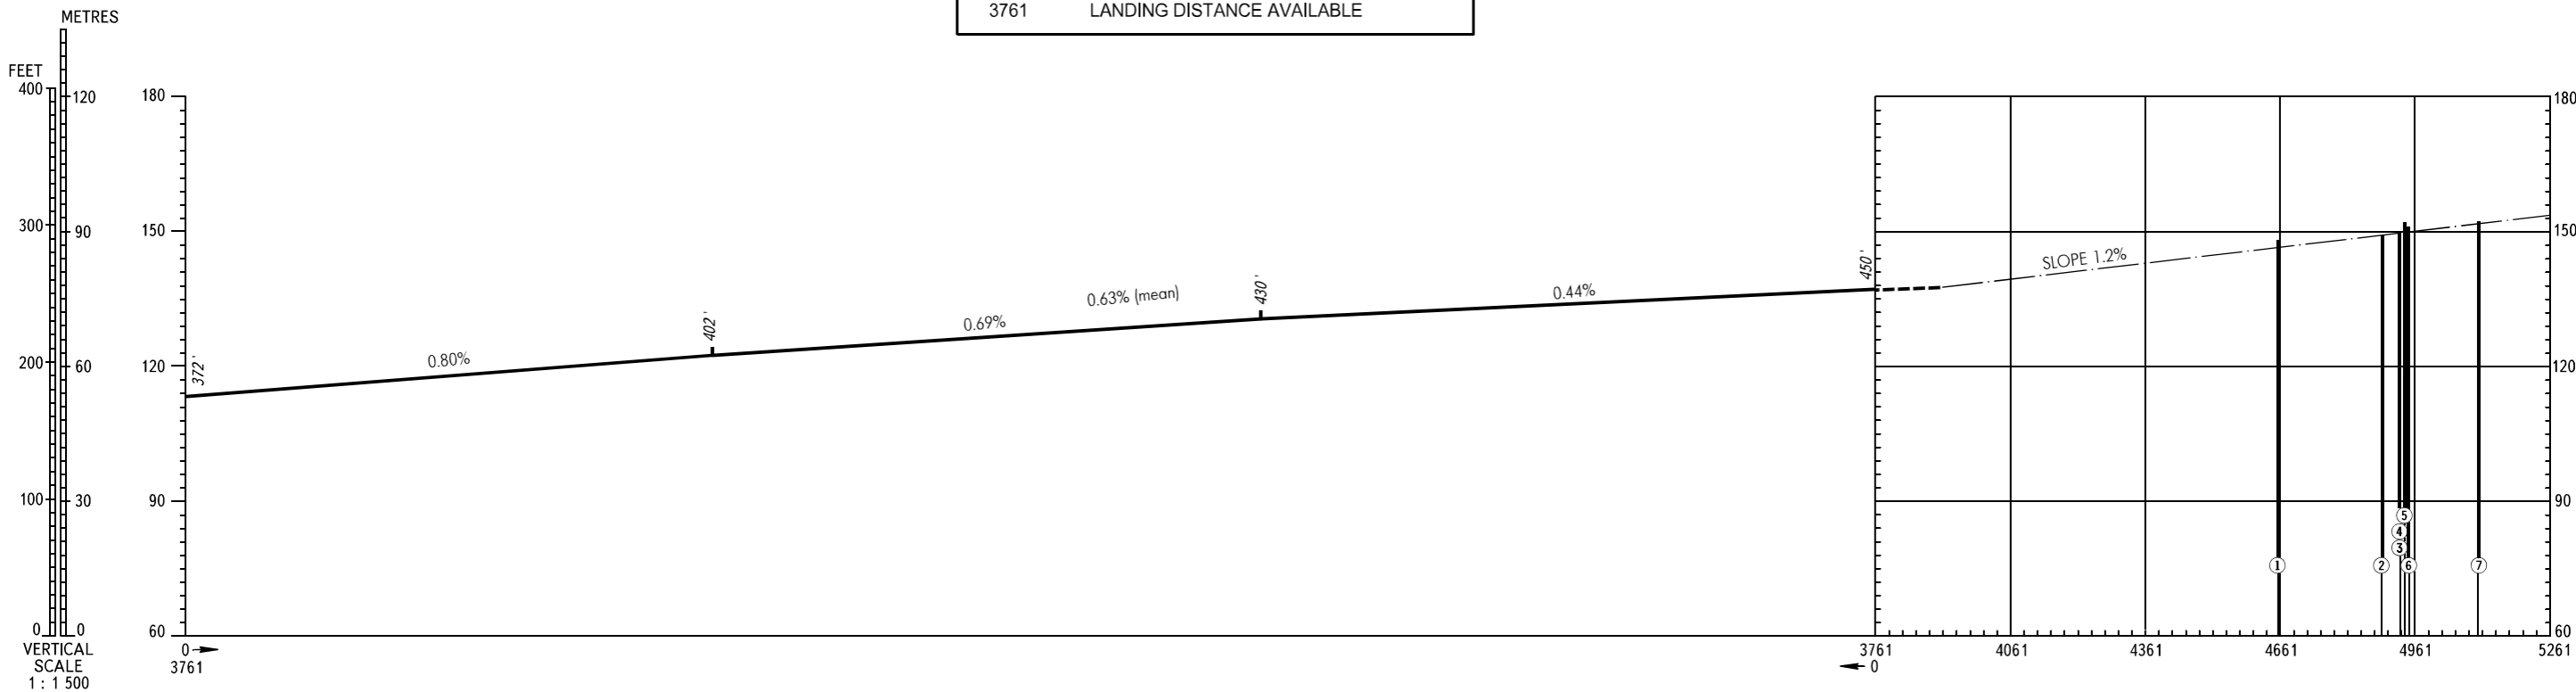

AERODROME OBSTACLE
CHART - ICAO

TYPE **A** (OPERATING LIMITATIONS)

DIMENSIONS AND ELEVATIONS IN METRES

UFA, RUSSIA
UFA
RWY 14R

MAGNETIC VARIATION 13°E

DECLARED DISTANCES	
RWY 14R	
3761	TAKE-OFF RUN AVAILABLE
3911	TAKE-OFF DISTANCE AVAILABLE
3761	ACCELERATE-STOP DISTANCE AVAILABLE
3761	LANDING DISTANCE AVAILABLE

LEGEND

IDENTIFICATION NUMBER	①
ANTENNA, POST, MAST	●
BUSHES	⊙