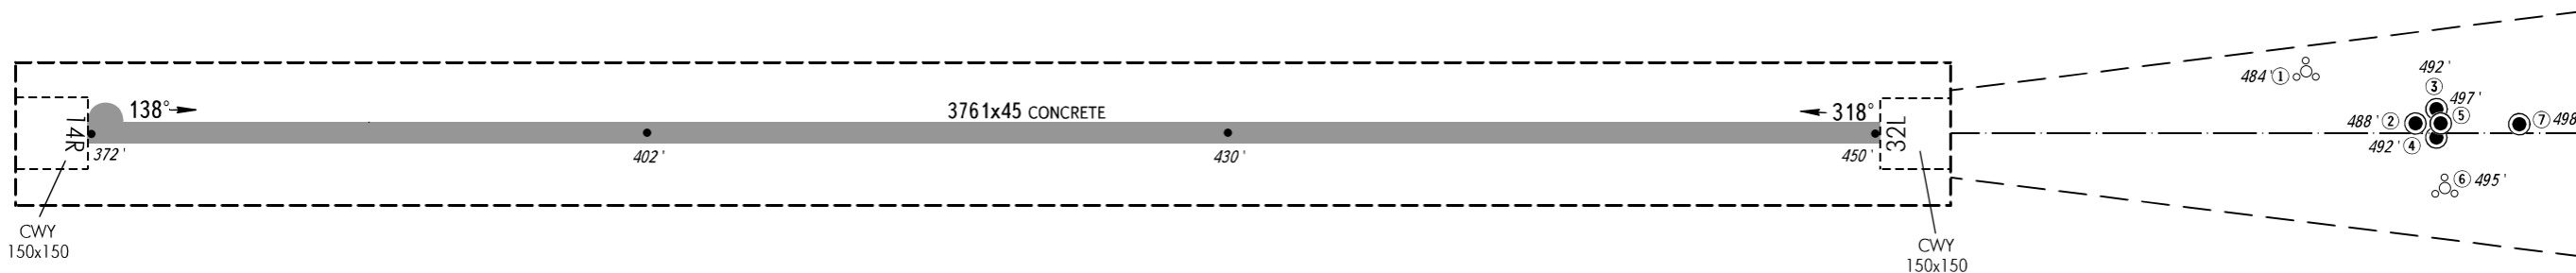

AERODROME OBSTACLE
CHART - ICAO

TYPE **A** (OPERATING LIMITATIONS)

DIMENSIONS AND ELEVATIONS IN METRES

UFA, RUSSIA
UFA
RWY 14R

MAGNETIC VARIATION 13°E

DECLARED DISTANCES	
RWY 14R	
3761	TAKE-OFF RUN AVAILABLE
3911	TAKE-OFF DISTANCE AVAILABLE
3761	ACCELERATE-STOP DISTANCE AVAILABLE
3761	LANDING DISTANCE AVAILABLE

LEGEND

IDENTIFICATION NUMBER	①
ANTENNA, POST, MAST	●
BUSHES	⊙