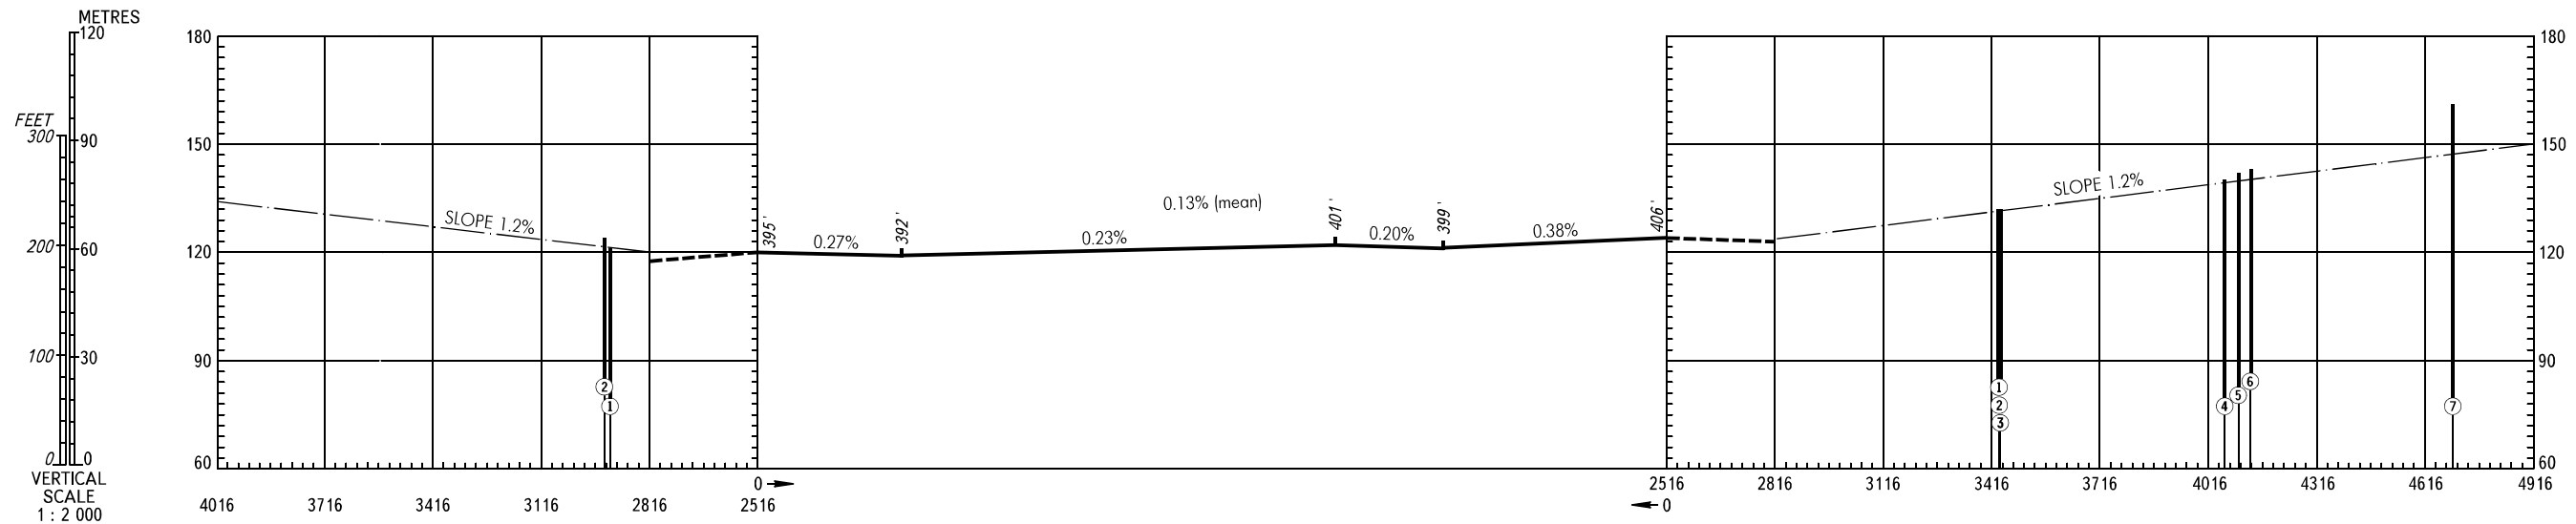

AERODROME OBSTACLE
CHART - ICAO

TYPE **A** (OPERATING LIMITATIONS)

DIMENSIONS IN METRES, ELEVATIONS IN FEET

UFA, RUSSIA
UFA
RWY 14L/32R

MAGNETIC VARIATION 13°E

DECLARED DISTANCES			
RWY 14L		RWY 32R	
2516	TAKE-OFF RUN AVAILABLE	2516	
2816	TAKE-OFF DISTANCE AVAILABLE	2816	
2516	ACCELERATE-STOP DISTANCE AVAILABLE	2516	
2516	LANDING DISTANCE AVAILABLE	2516	