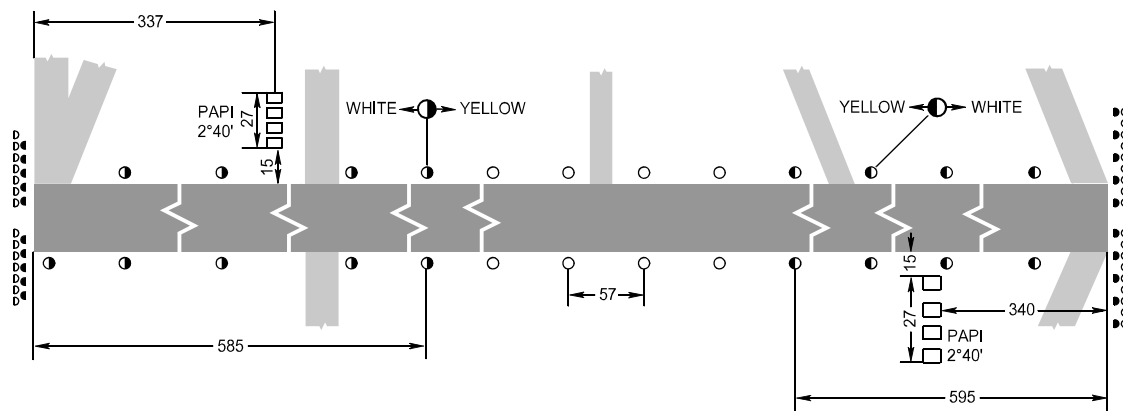

AERODROME
CHART - ICAO

ARP
54°33'28"N
055°52'26"E

ELEV
450'

START 120.900
GROUND 119.000

UFA, RUSSIA

UFA

PZ - 90.11 coordinates

CHANGE: RWY 14/32, 14L/32R; TWY B, C, E, E2

MARKING AIDS RWY 14R / 32L AND EXIT TWY

LIGHTING AIDS RWY 14R / 32L AND EXIT TWY

DIMENSIONS IN METRES

MARKING AIDS RWY 14L / 32R AND EXIT TWY

LIGHTING AIDS RWY 14L / 32R AND EXIT TWY

DIMENSIONS IN METRES

CHANGE: Taxiway EDGE lights