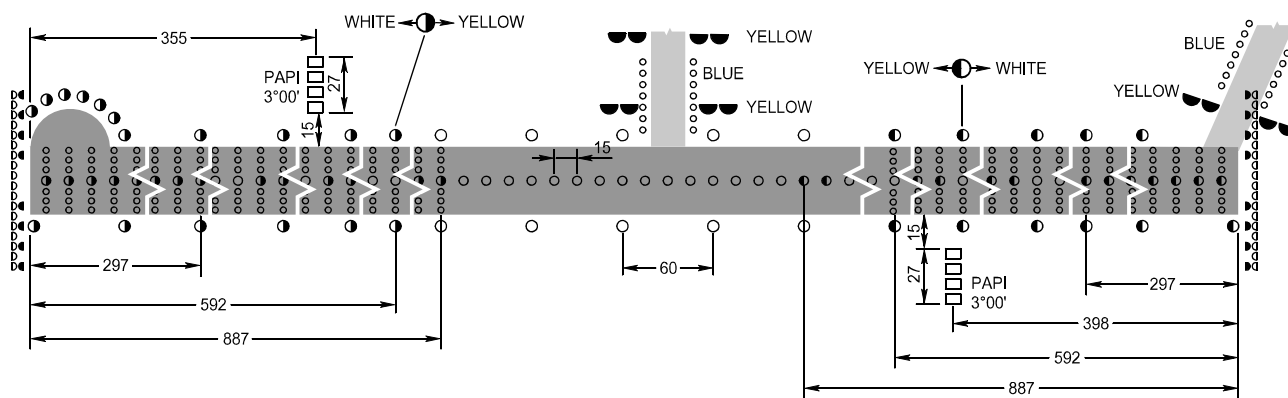

AERODROME
CHART - ICAO

ARP
54°33'28"N
055°52'26"E

ELEV
450'

START 120.900
GROUND 119.000

UFA, RUSSIA

UFA

PZ - 90.11 coordinates

CHANGE: RWY 14/32, 14L/32R; TWY B, C, E, E2

MARKING AIDS RWY 14R / 32L AND EXIT TWY

LIGHTING AIDS RWY 14R / 32L AND EXIT TWY

DIMENSIONS IN METRES

MARKING AIDS RWY 14L / 32R AND EXIT TWY

LIGHTING AIDS RWY 14L / 32R AND EXIT TWY

DIMENSIONS IN METRES

CHANGE: Taxiway EDGE lights