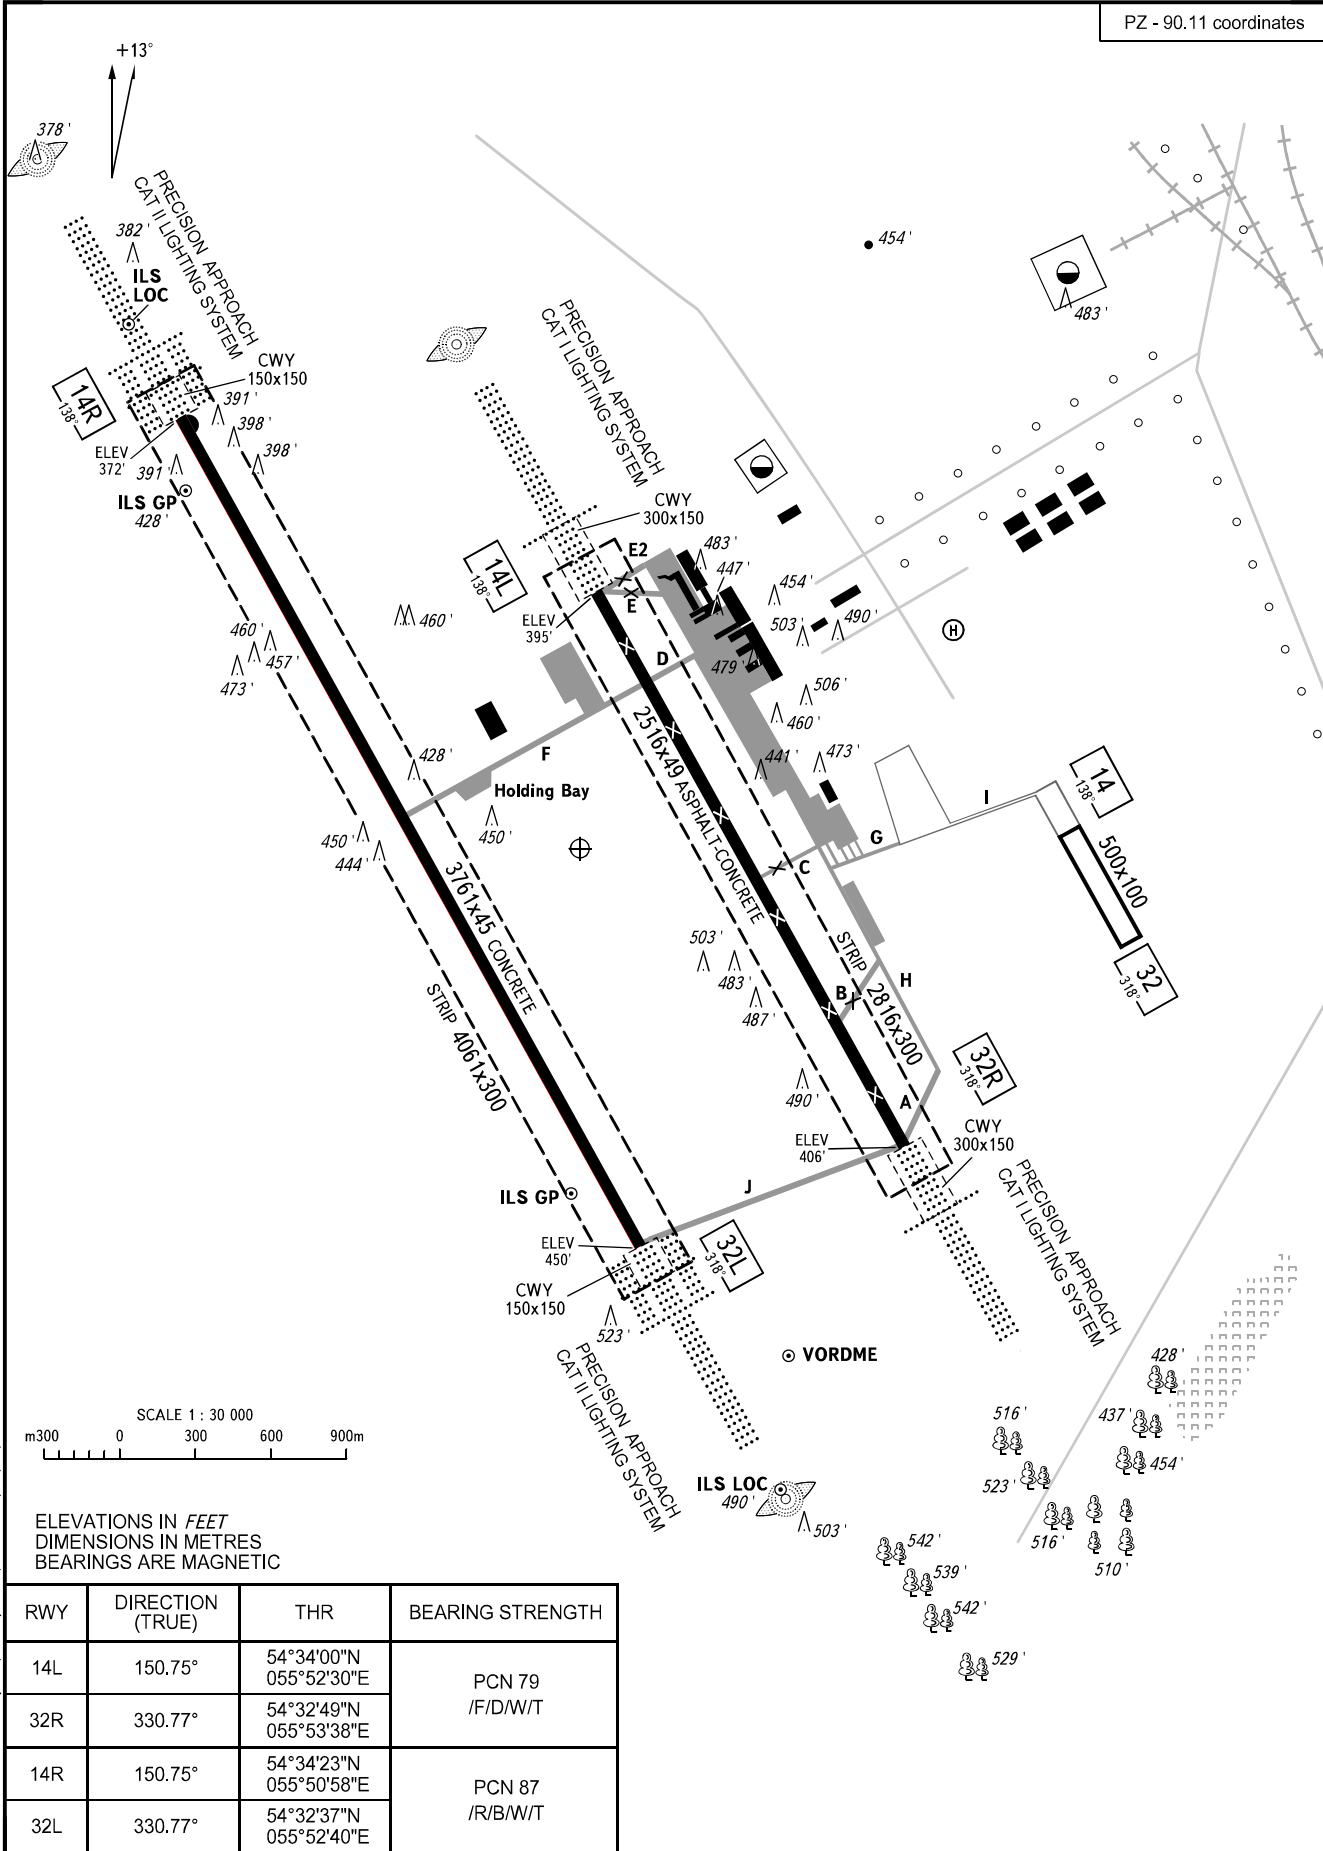

AERODROME
CHART - ICAO

ARP
54°33'28"N
055°52'26"E

ELEV
450'

START 120.900
GROUND 119.000

UFA, RUSSIA

UFA

PZ - 90.11 coordinates

CHANGE: RWY 14/32, 14L/32R; TWY B, C, E, E2

MARKING AIDS RWY 14R / 32L AND EXIT TWY

LIGHTING AIDS RWY 14R / 32L AND EXIT TWY

DIMENSIONS IN METRES

MARKING AIDS RWY 14L / 32R AND EXIT TWY

LIGHTING AIDS RWY 14L / 32R AND EXIT TWY

DIMENSIONS IN METRES

CHANGE: Taxiway EDGE lights